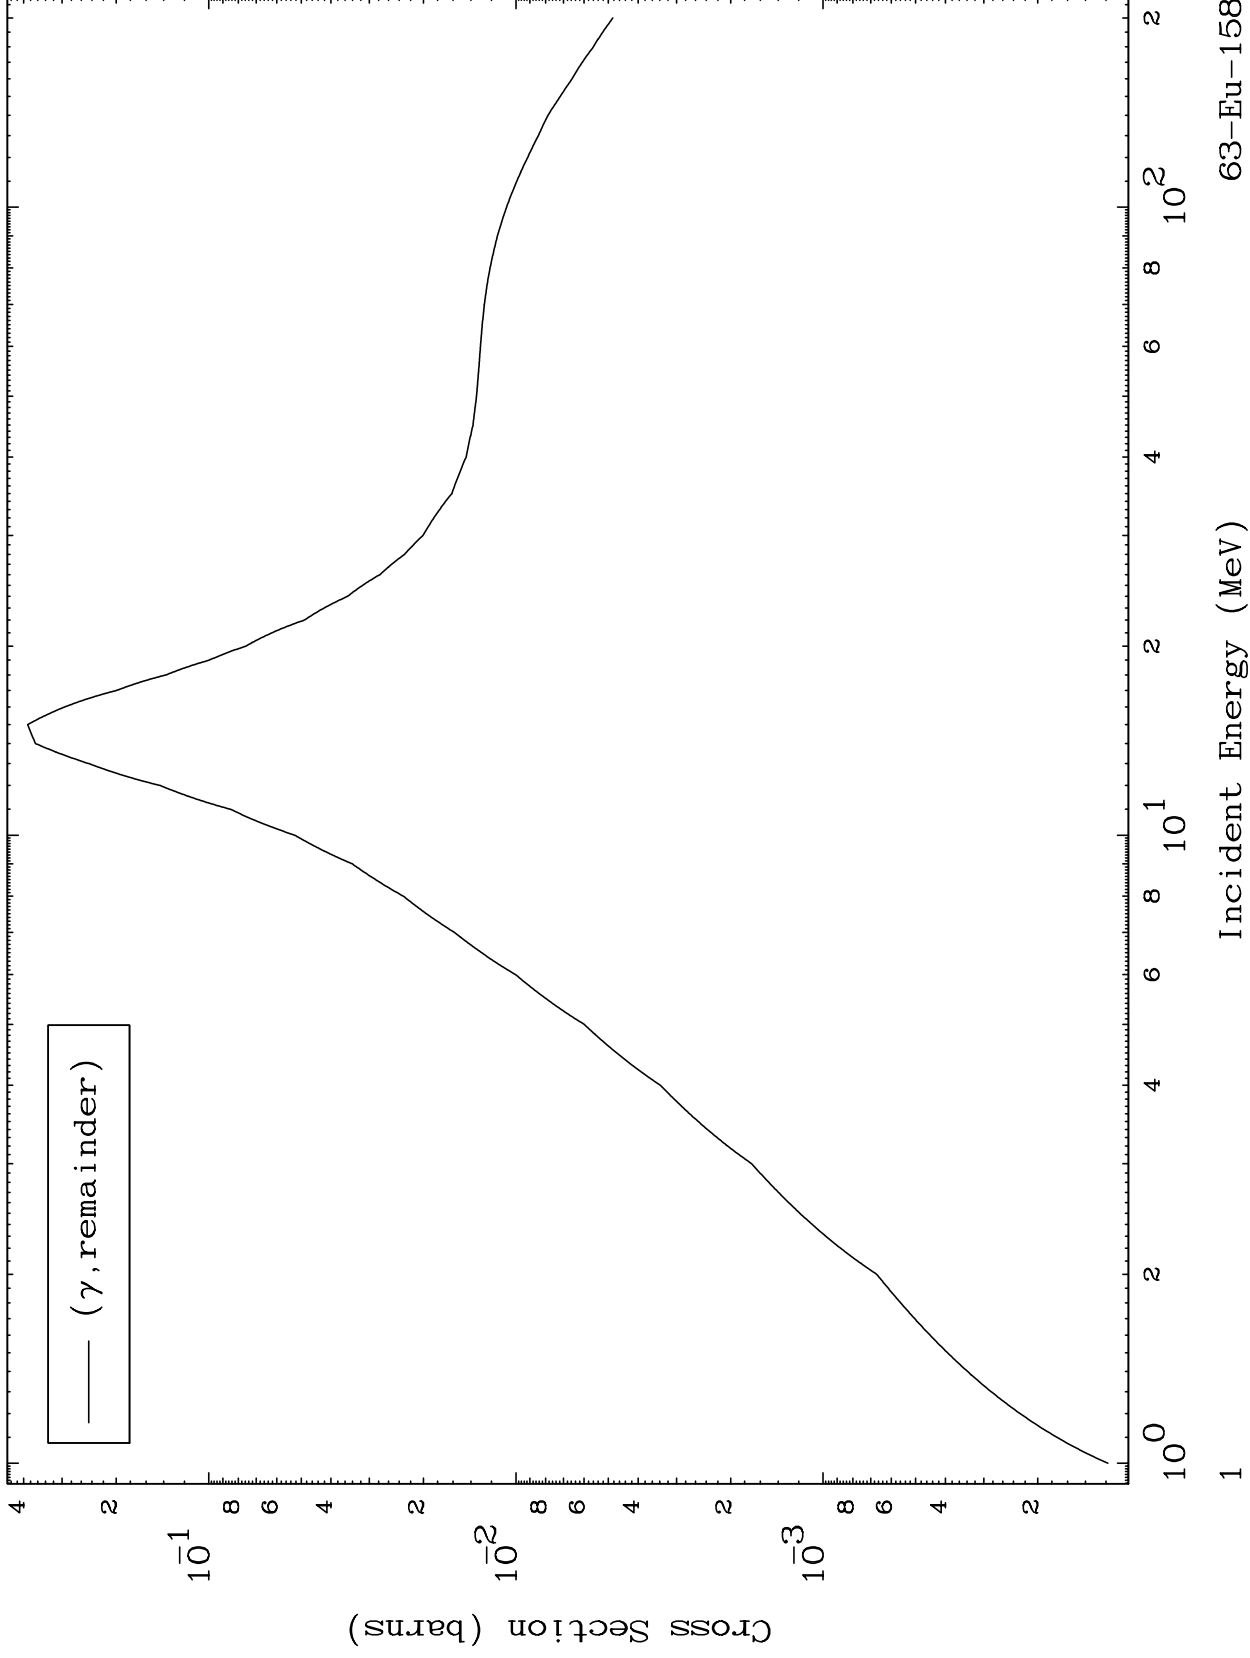

Press Mouse Button to Start

MAT 6346

Photon Major
0 Kelvin Cross Sections

63-Eu-158

63-Eu-158