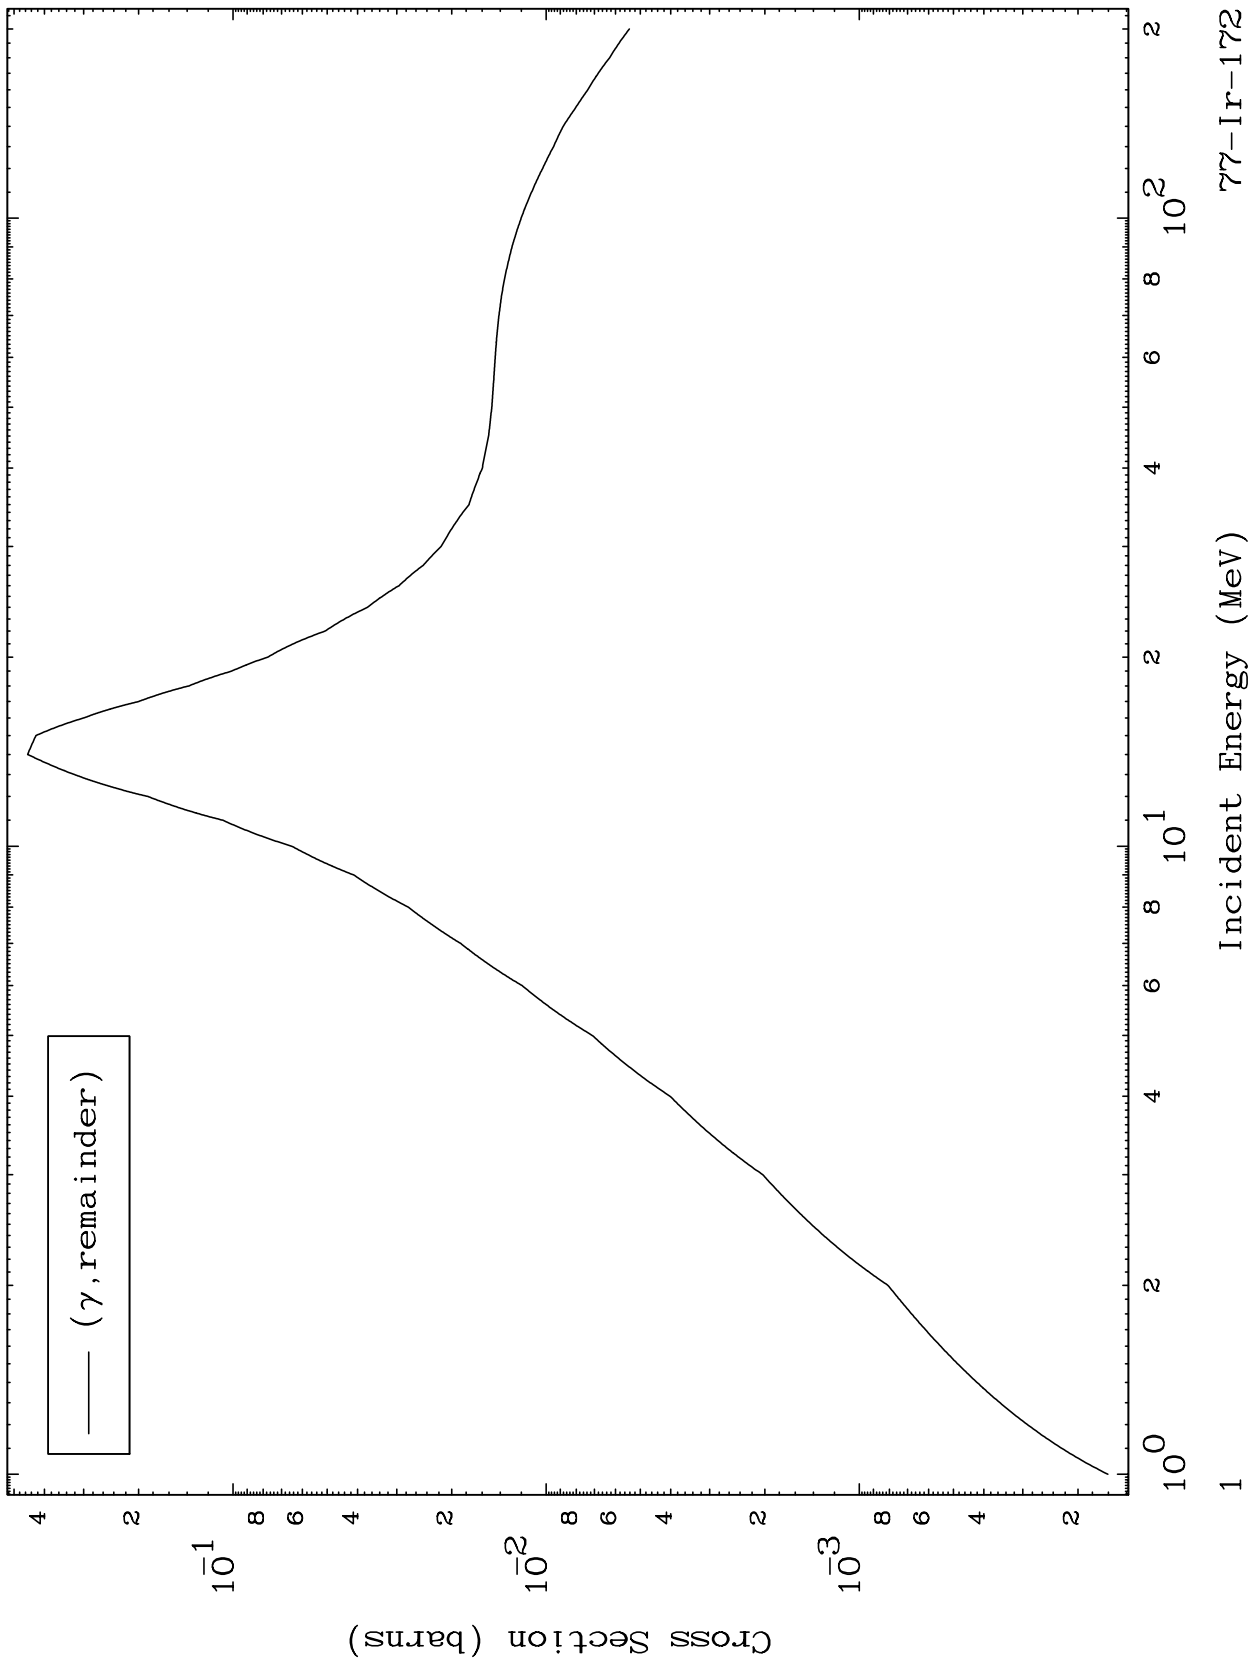

Press Mouse Button to Start

MAT 7668

Photon Major
0 Kelvin Cross Sections

77-Ir-172

77-Ir-172