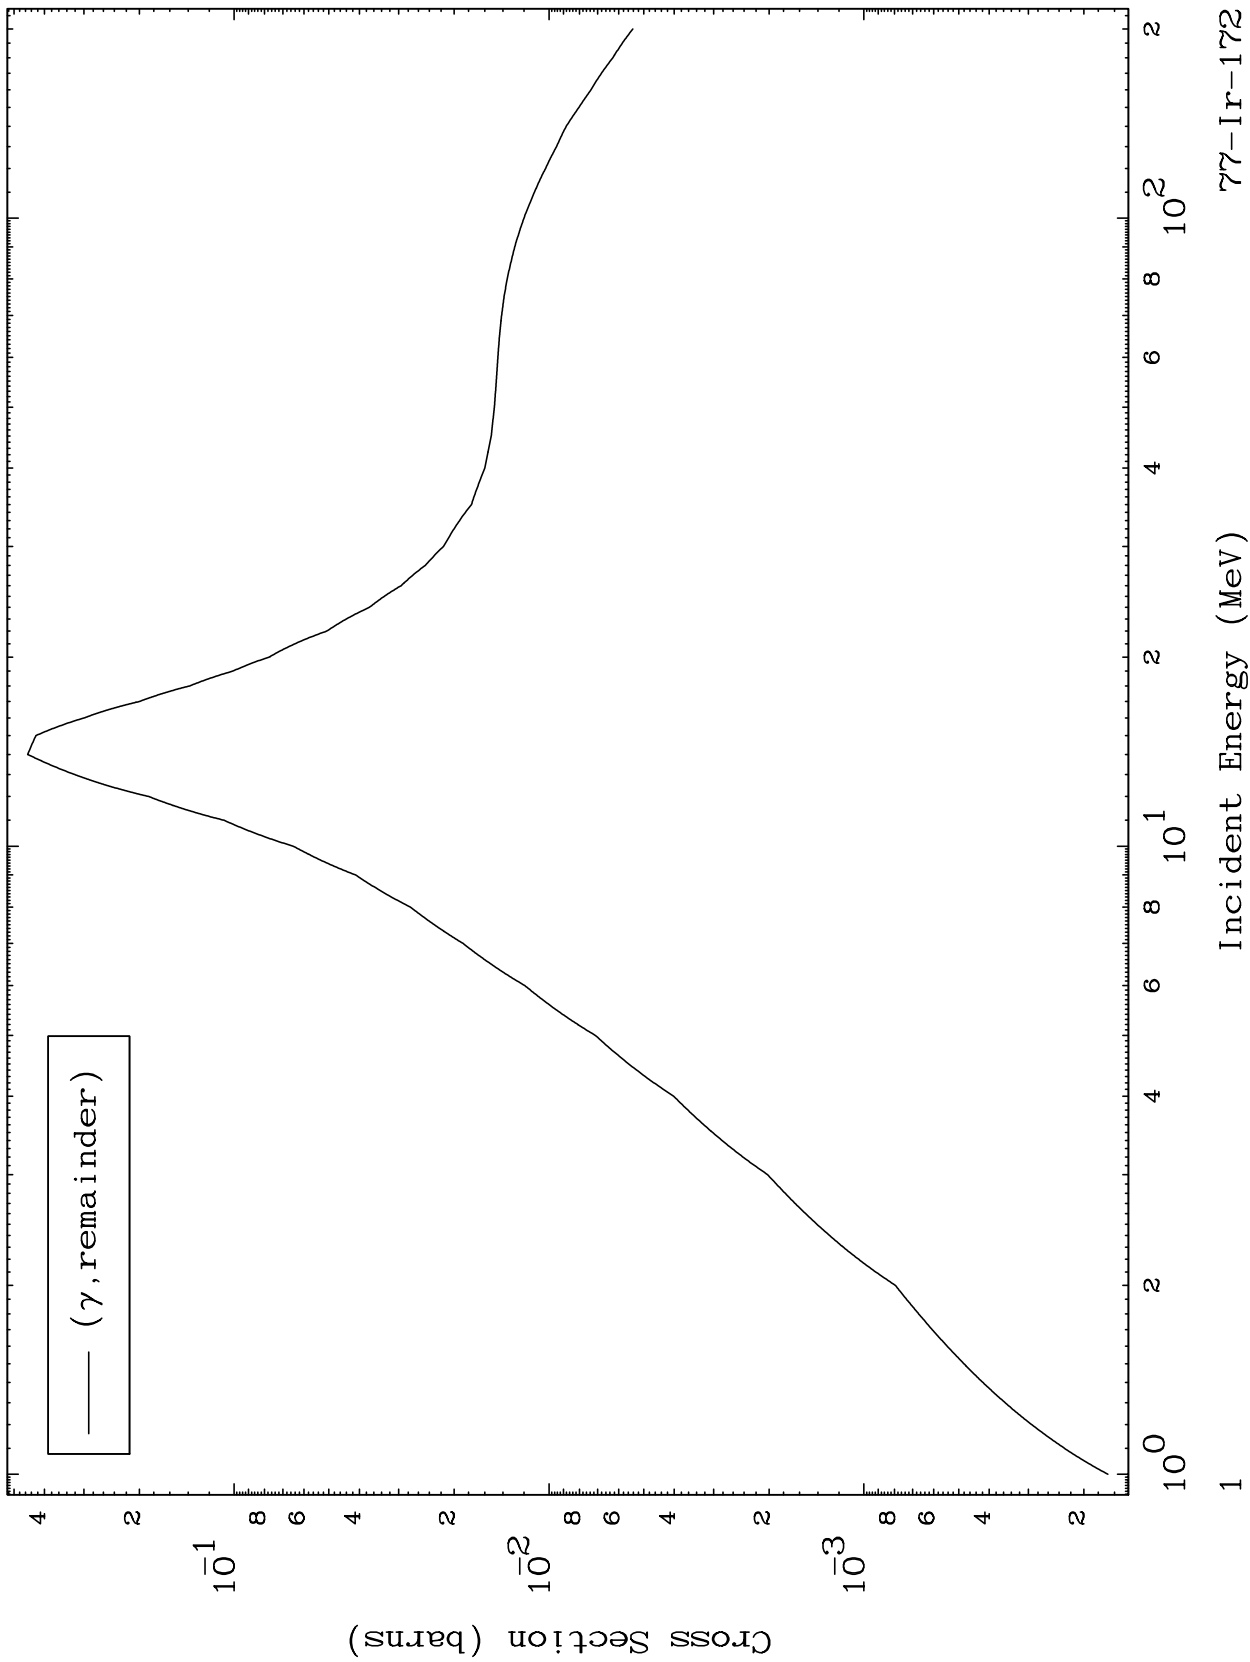

Press Mouse Button to Start

MAT 7669

Photon Major
0 Kelvin Cross Sections

77-Ir-172

77-Ir-172