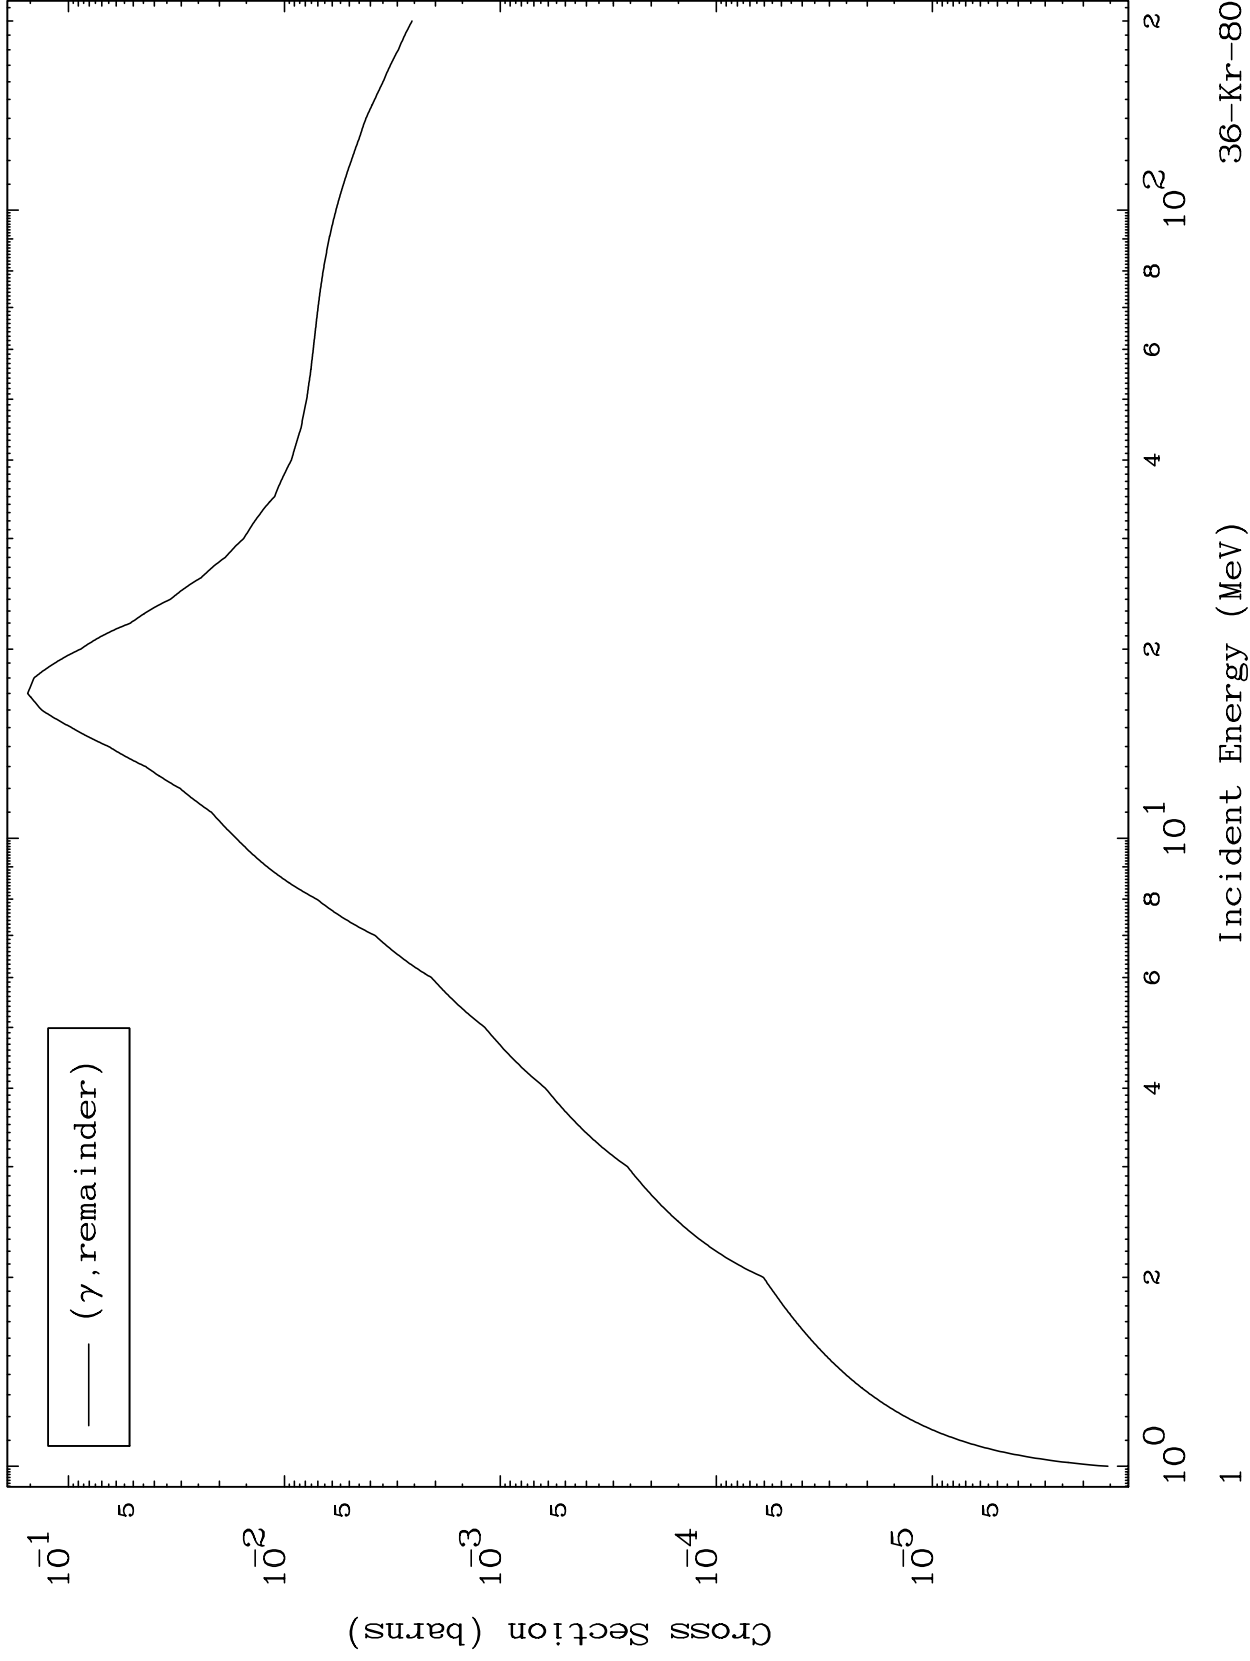

Press Mouse Button to Start

MAT 3631

Photon Major  
0 Kelvin Cross Sections

36-Kr-80

36-Kr-80