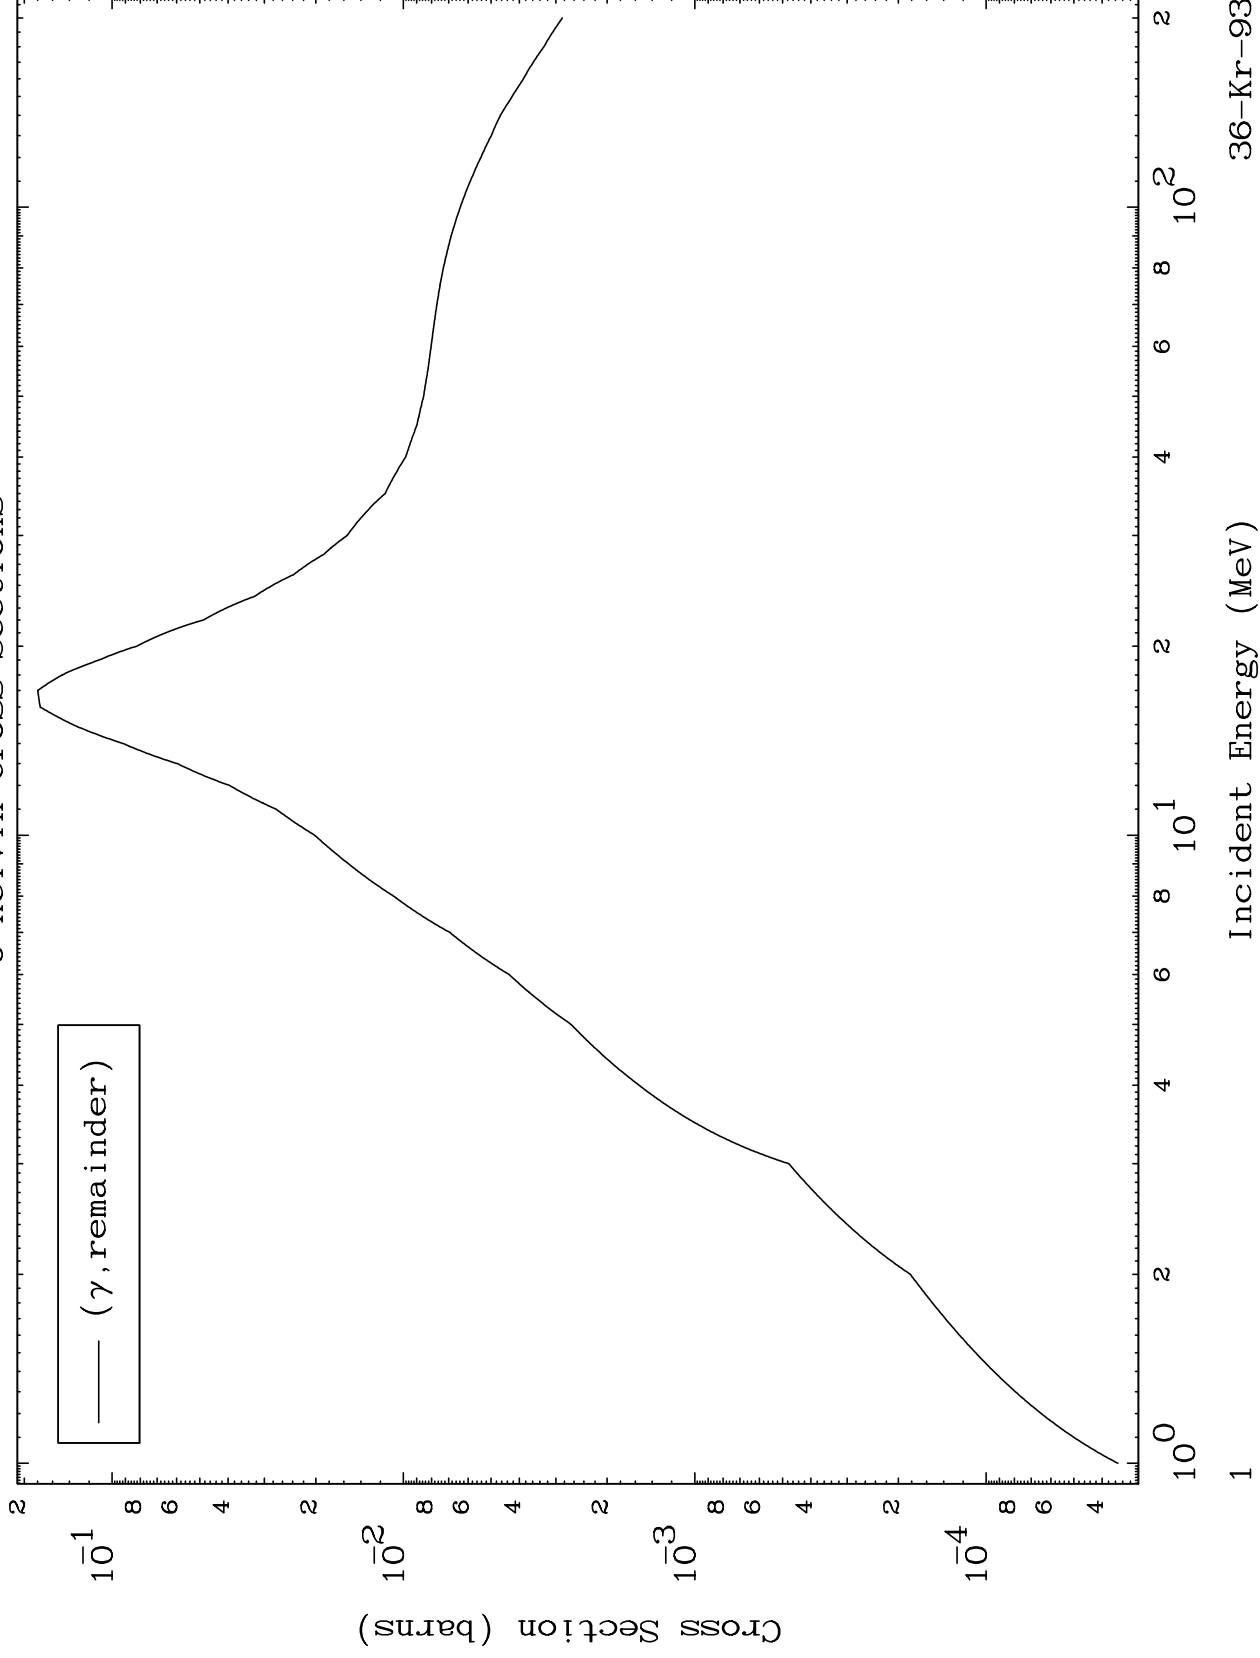

Press Mouse Button to Start

MAT 3670

Photon Major
0 Kelvin Cross Sections

36-Kr-93

36-Kr-93