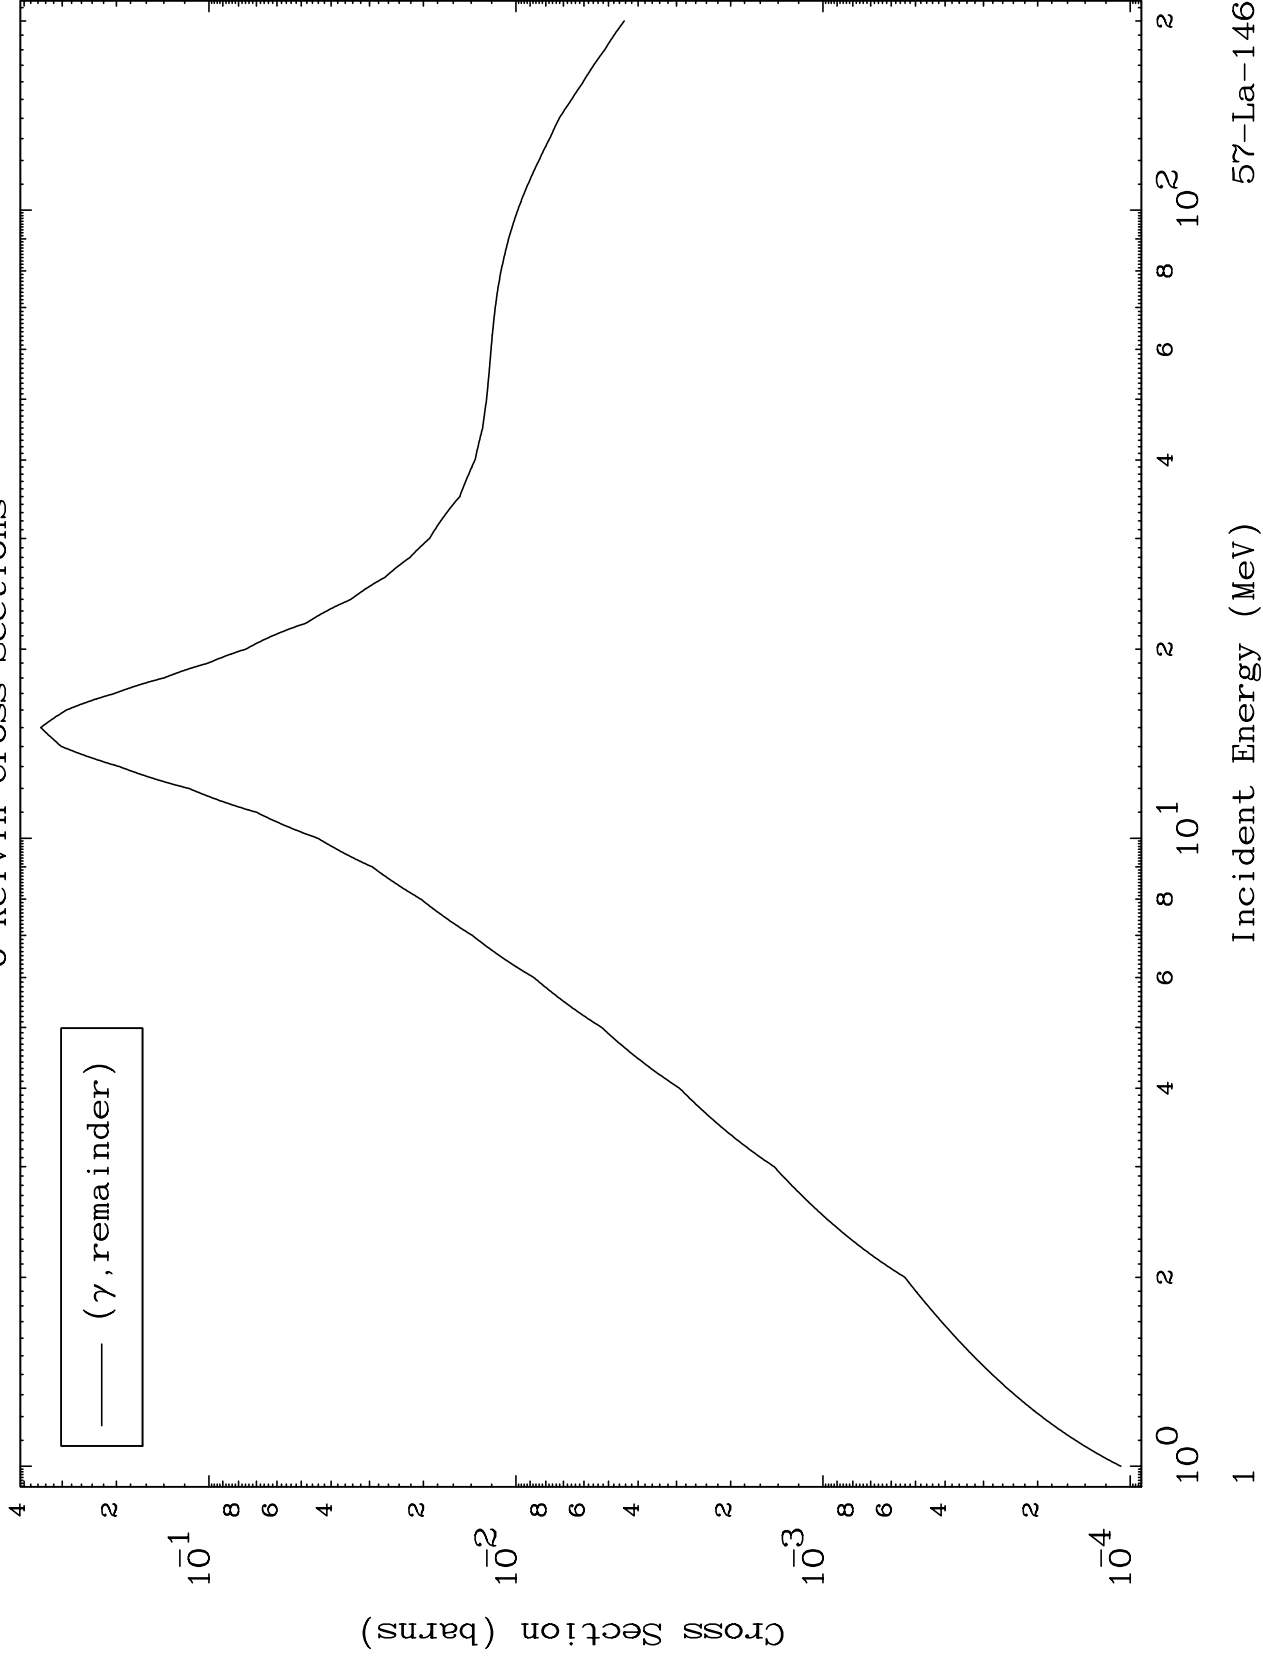

Press Mouse Button to Start

MAT 5749

Photon Major  
0 Kelvin Cross Sections

57-La-146

57-La-146