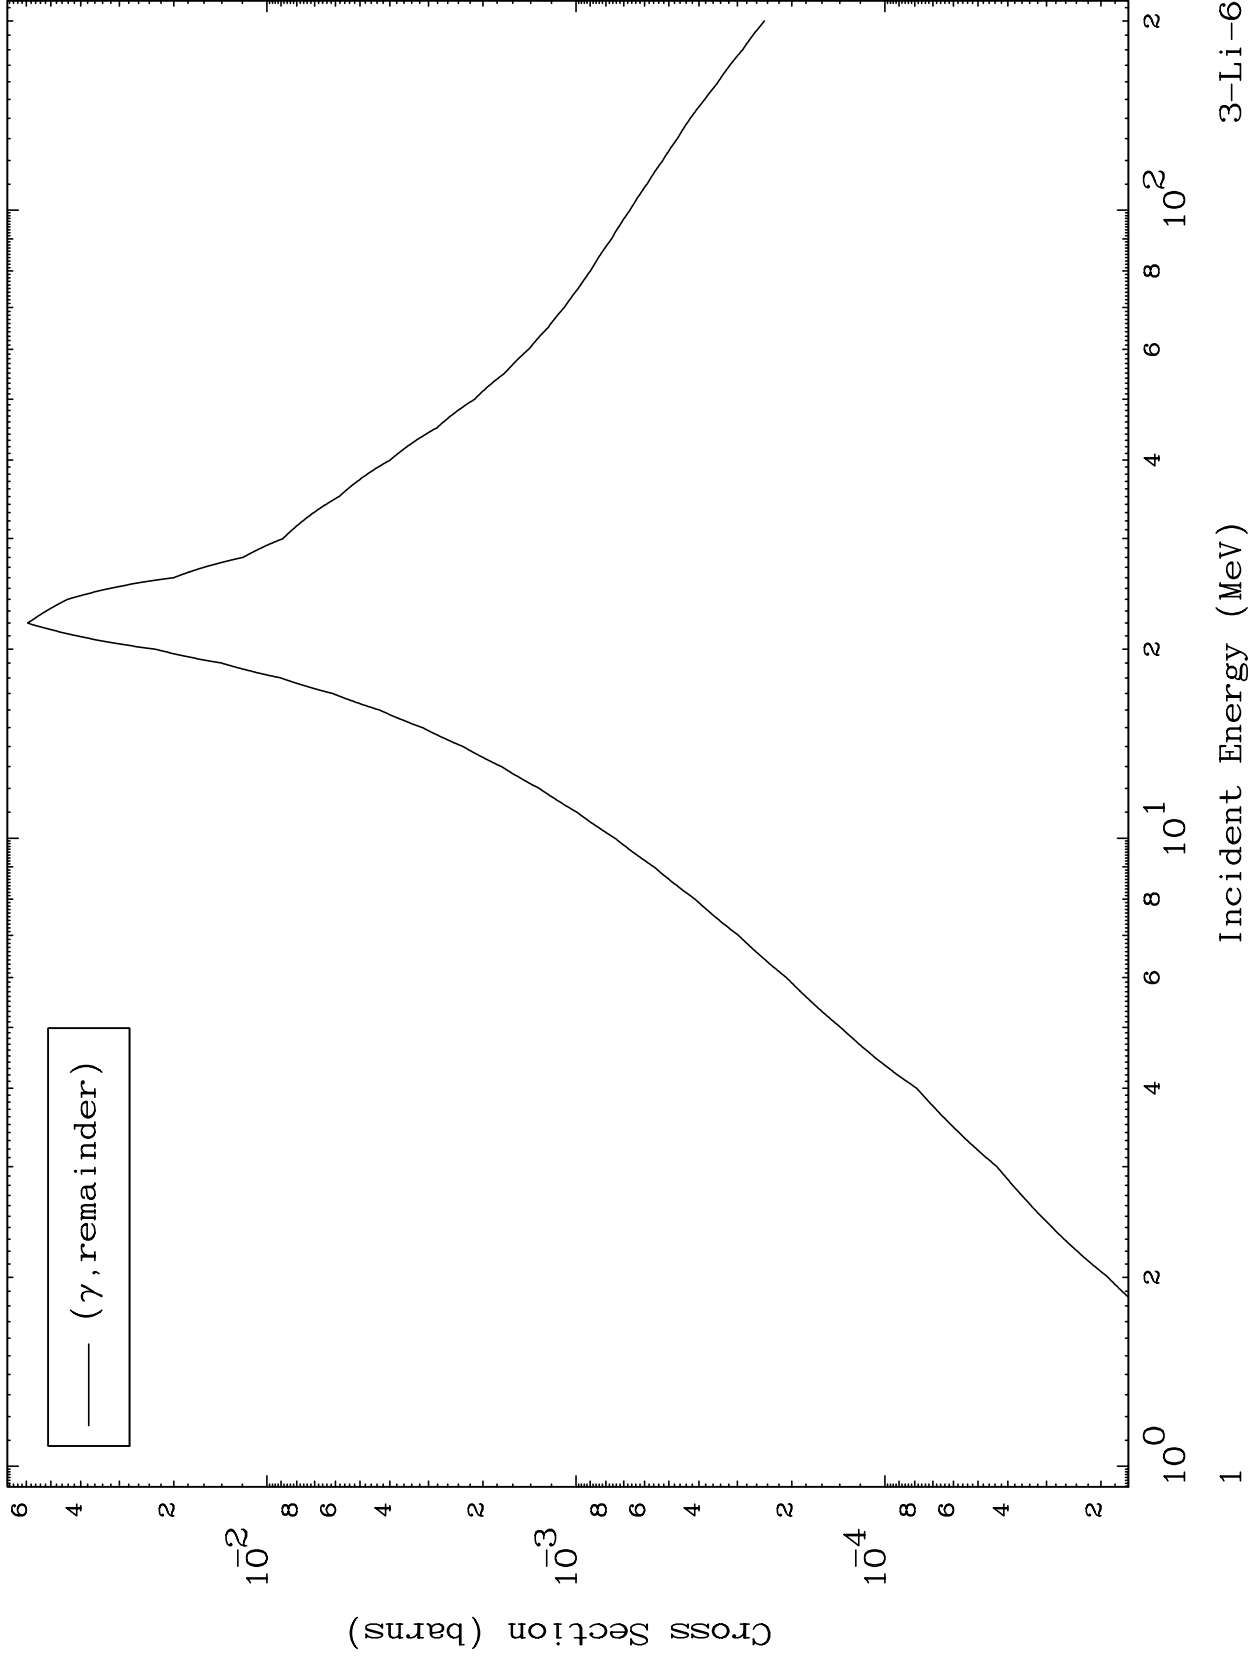

Press Mouse Button to Start

MAT 325

Photon Major
0 Kelvin Cross Sections

3-Li-6

3-Li-6