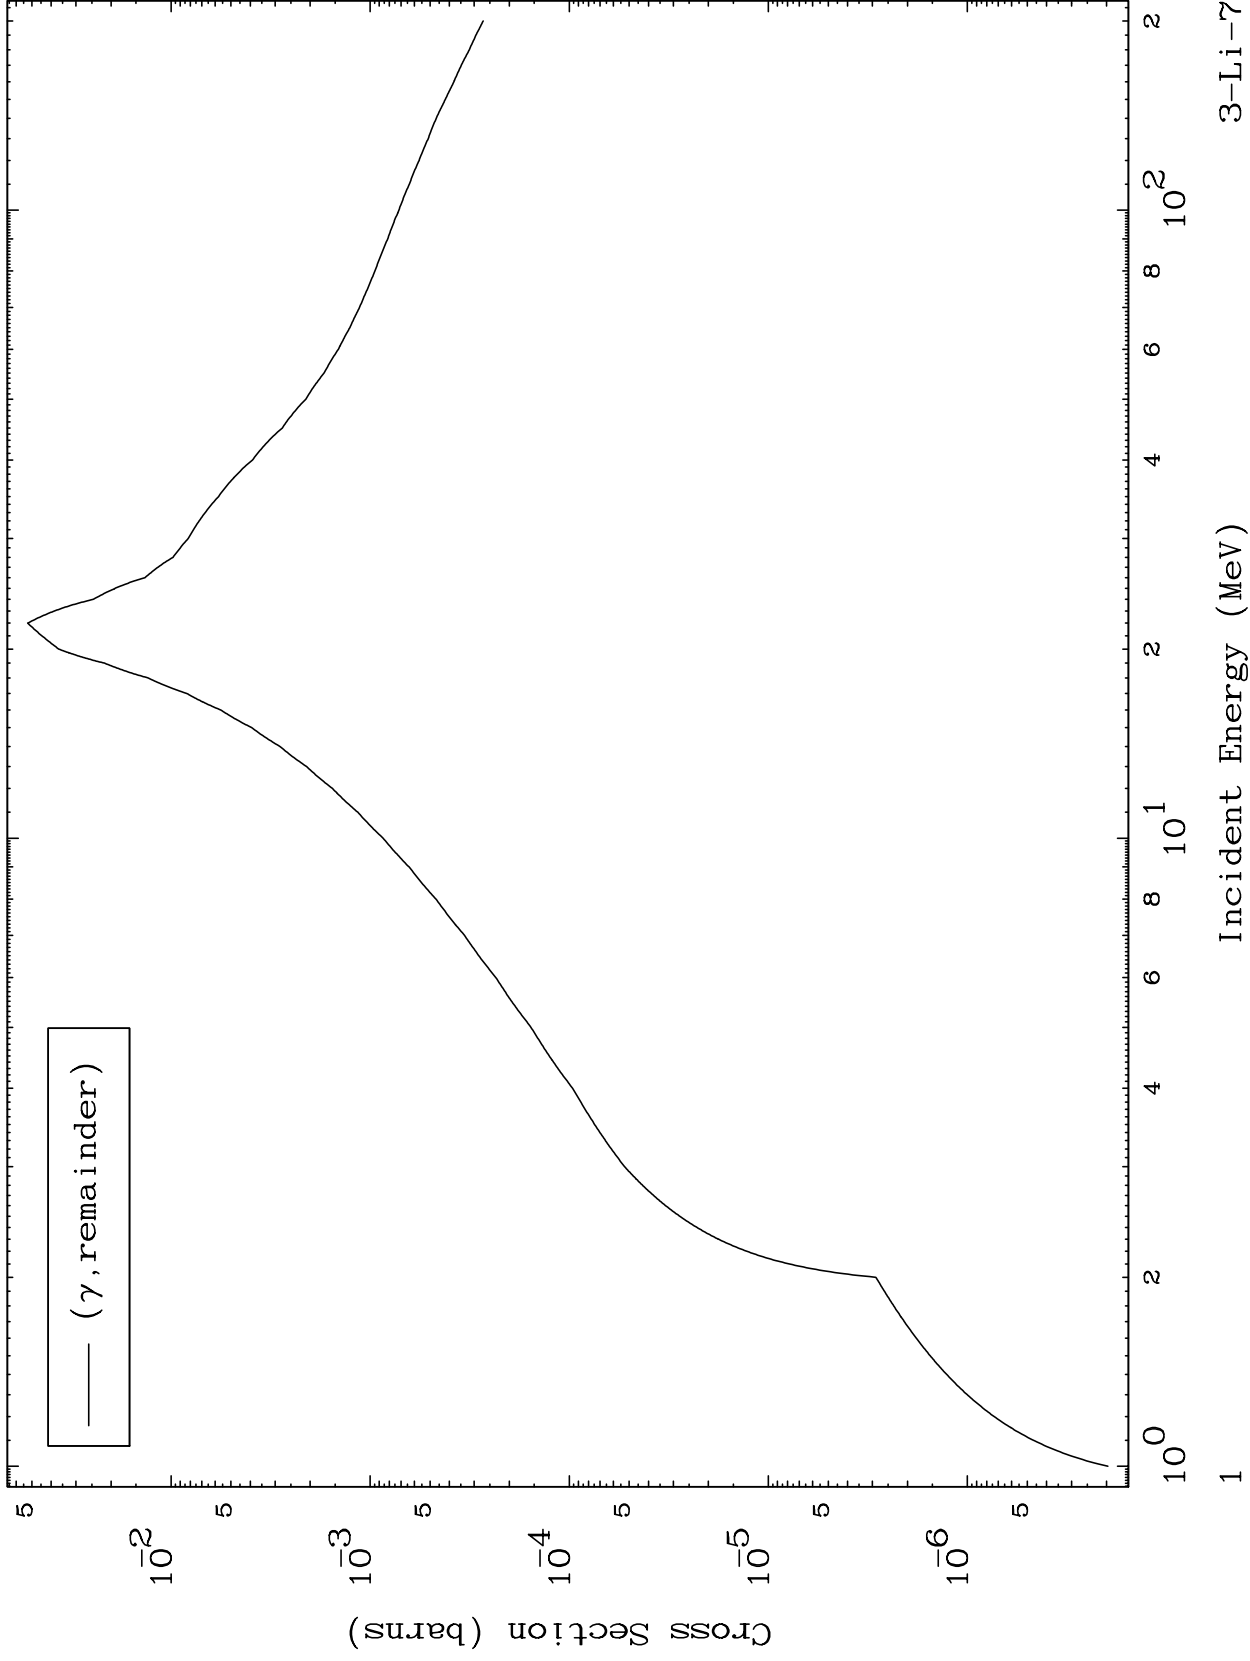

Press Mouse Button to Start

MAT 328

Photon Major
0 Kelvin Cross Sections

3-Li-7

3-Li-7