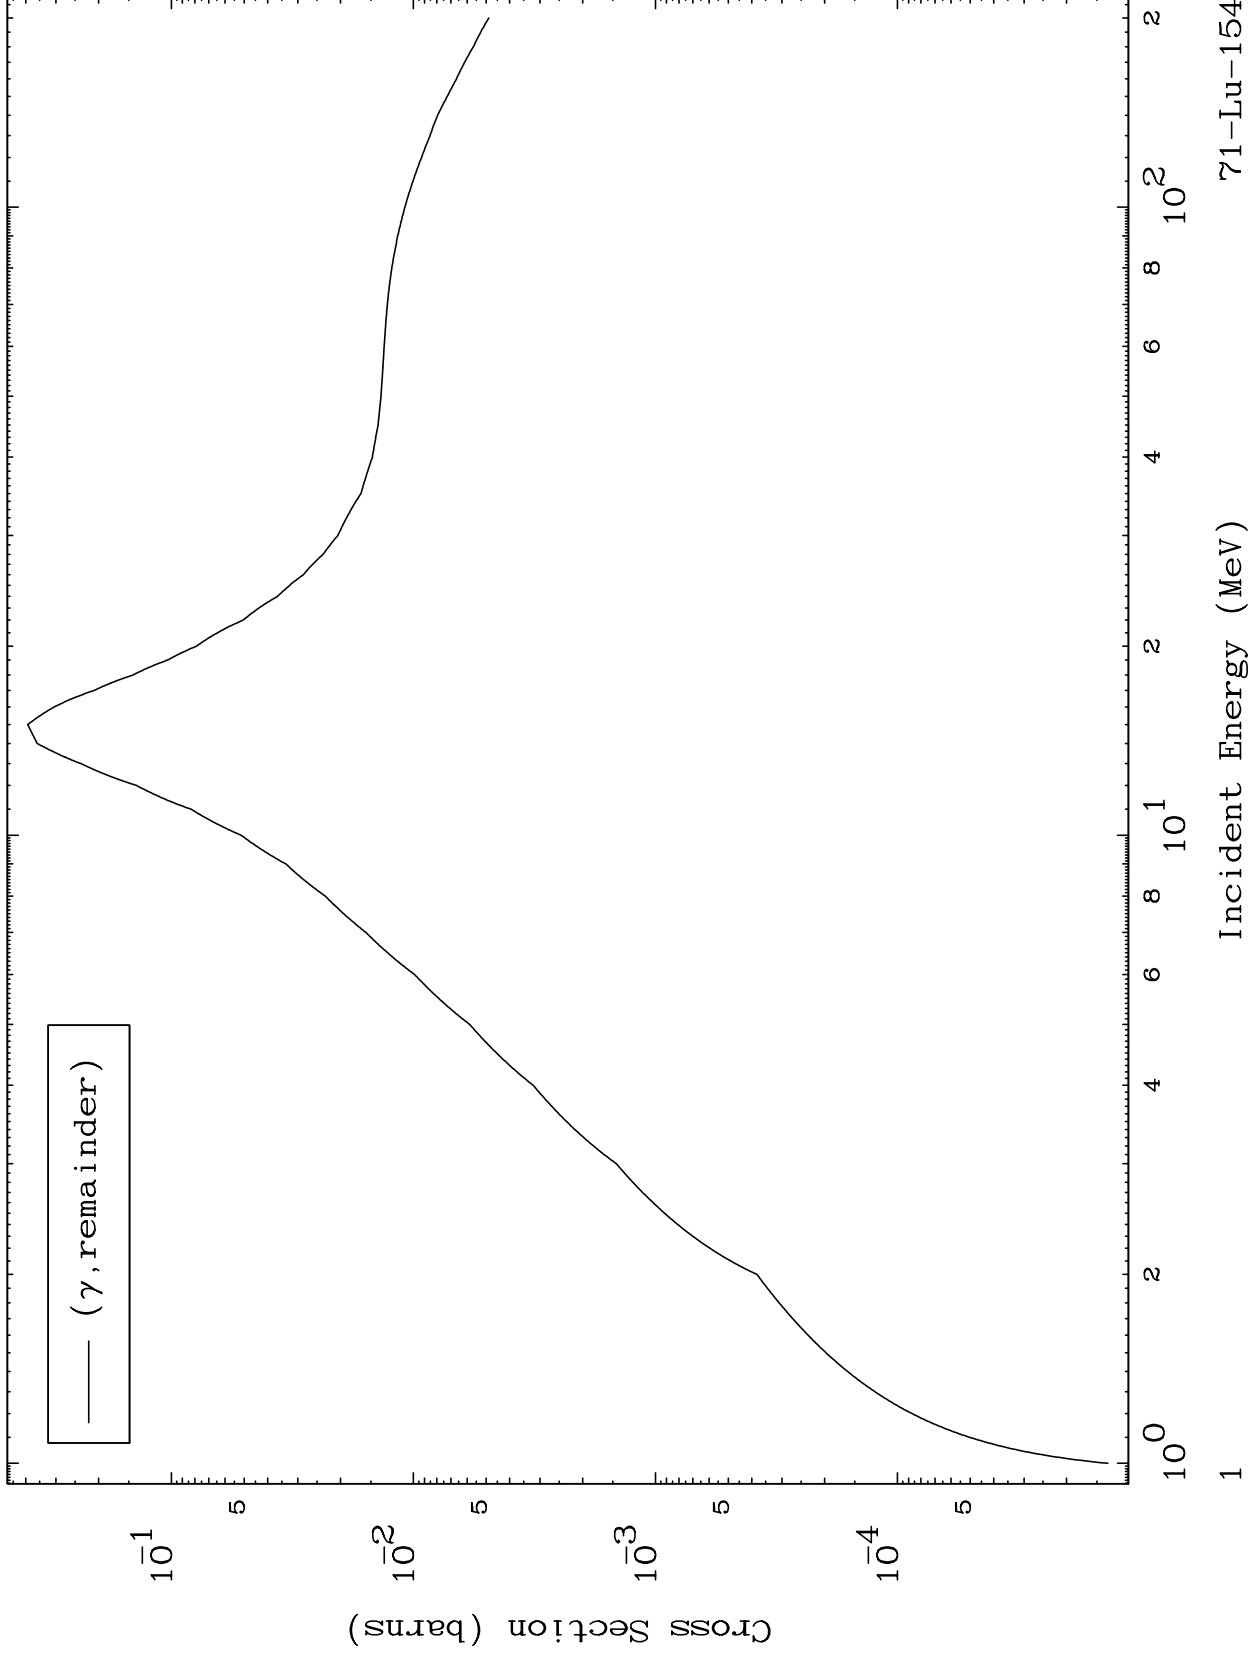

Press Mouse Button to Start

MAT 7062

Photon Major
0 Kelvin Cross Sections

71-Lu-154

Incident Energy (MeV)

71-Lu-154