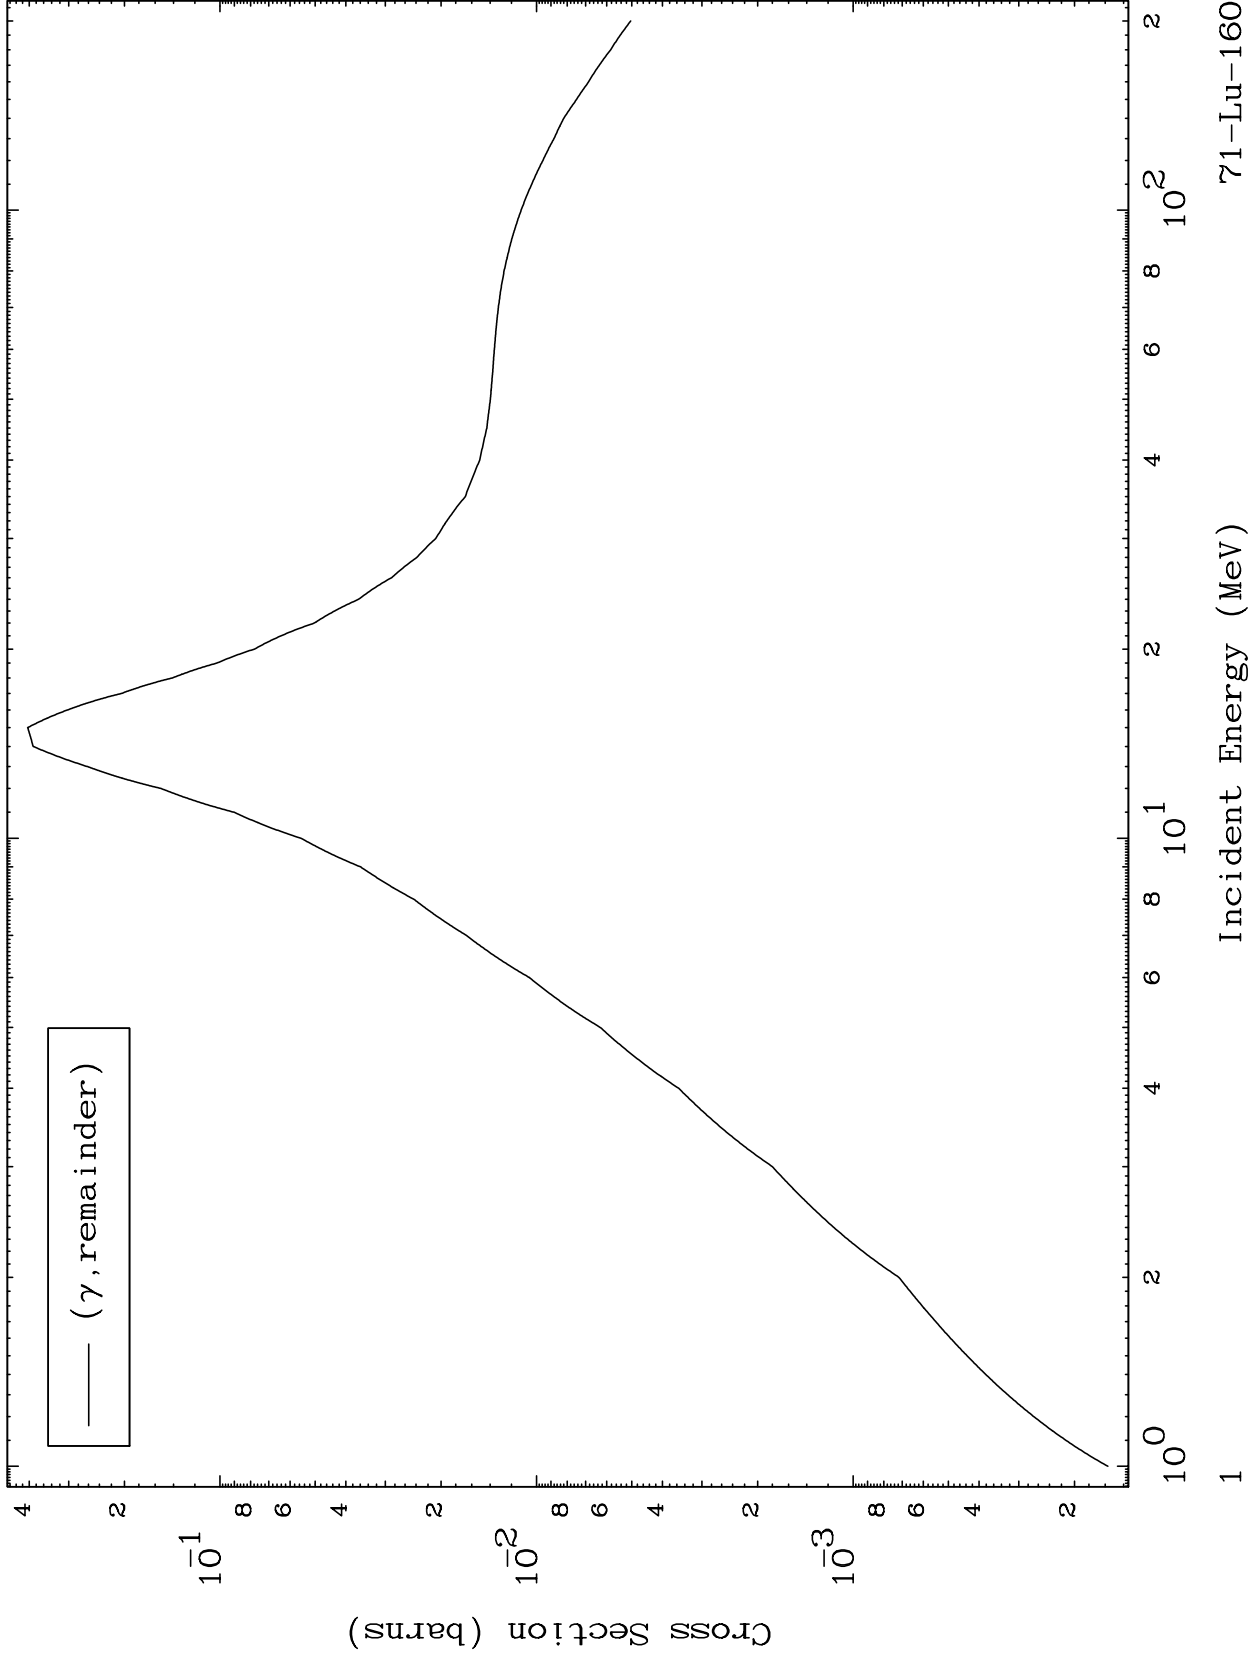

Press Mouse Button to Start

MAT 7081

Photon Major
0 Kelvin Cross Sections

71-Lu-160

Incident Energy (MeV)

71-Lu-160