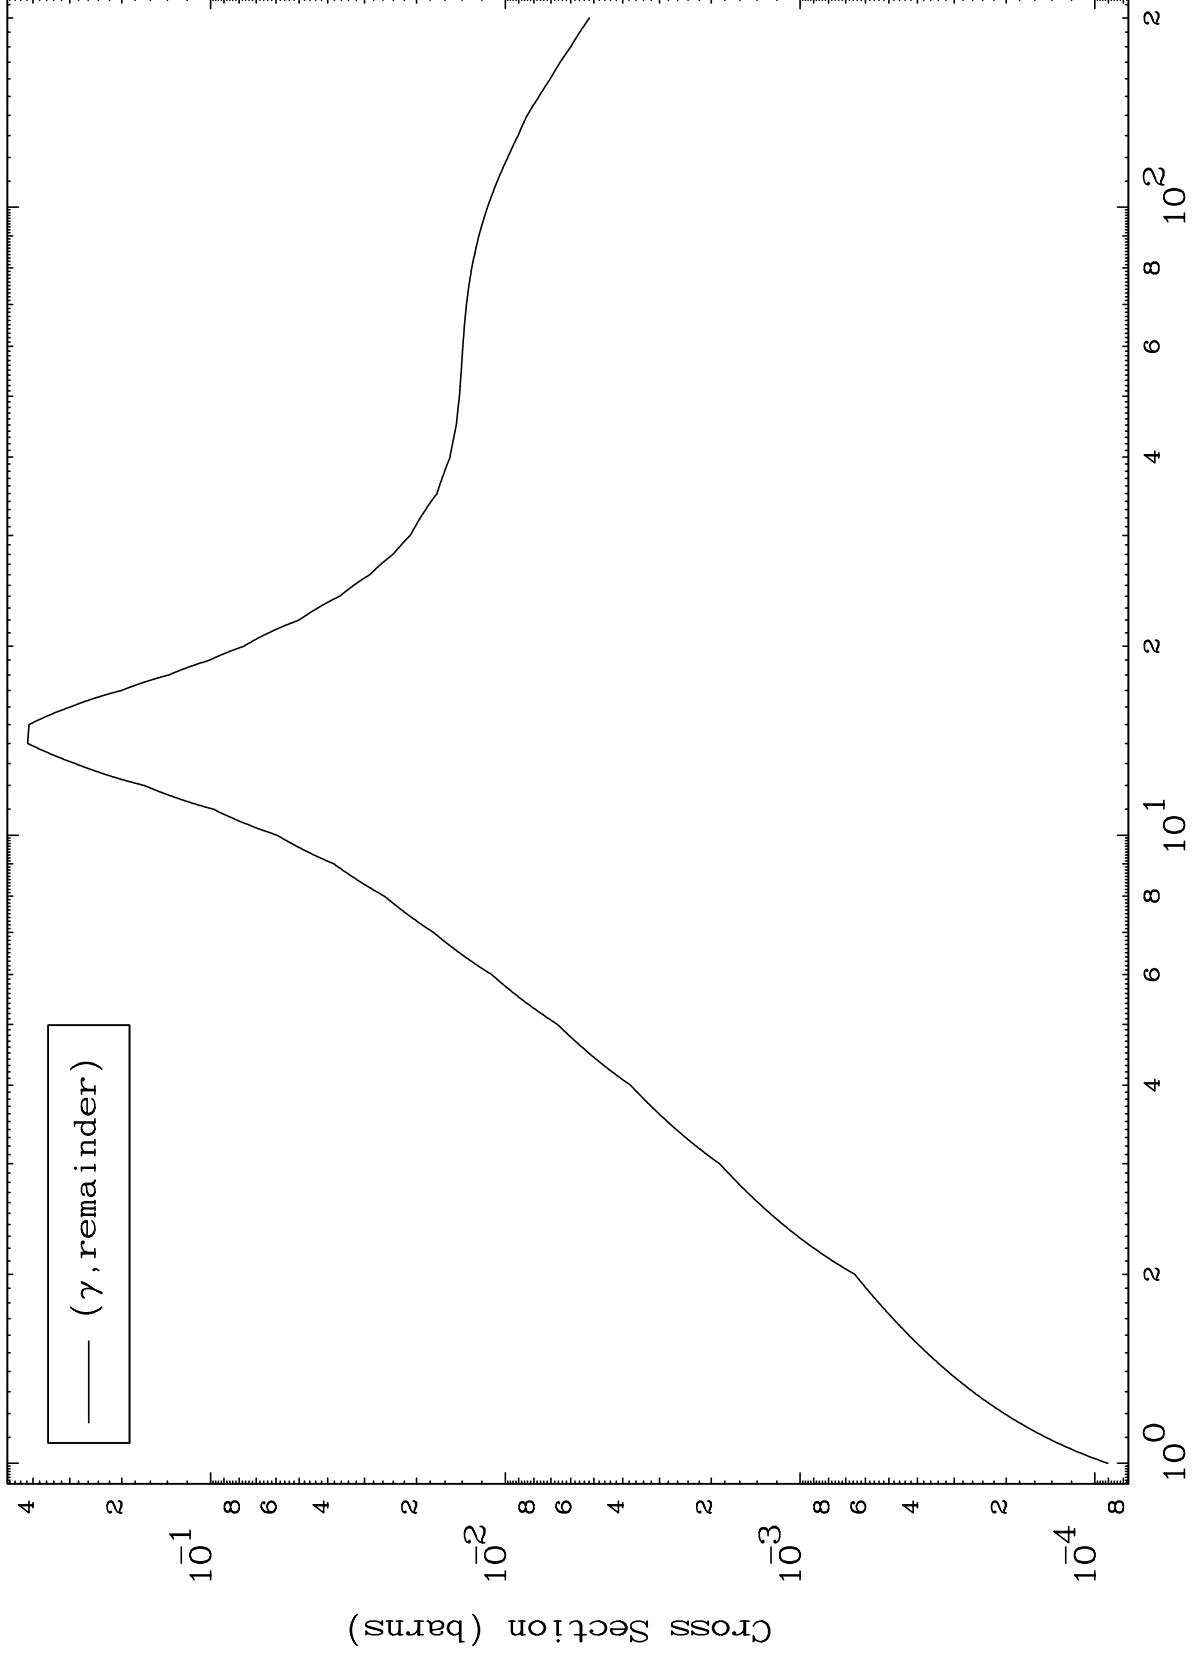

Press Mouse Button to Start

MAT 7098

Photon Major

71-Lu-166

0 Kelvin Cross Sections

Incident Energy (MeV)

71-Lu-166