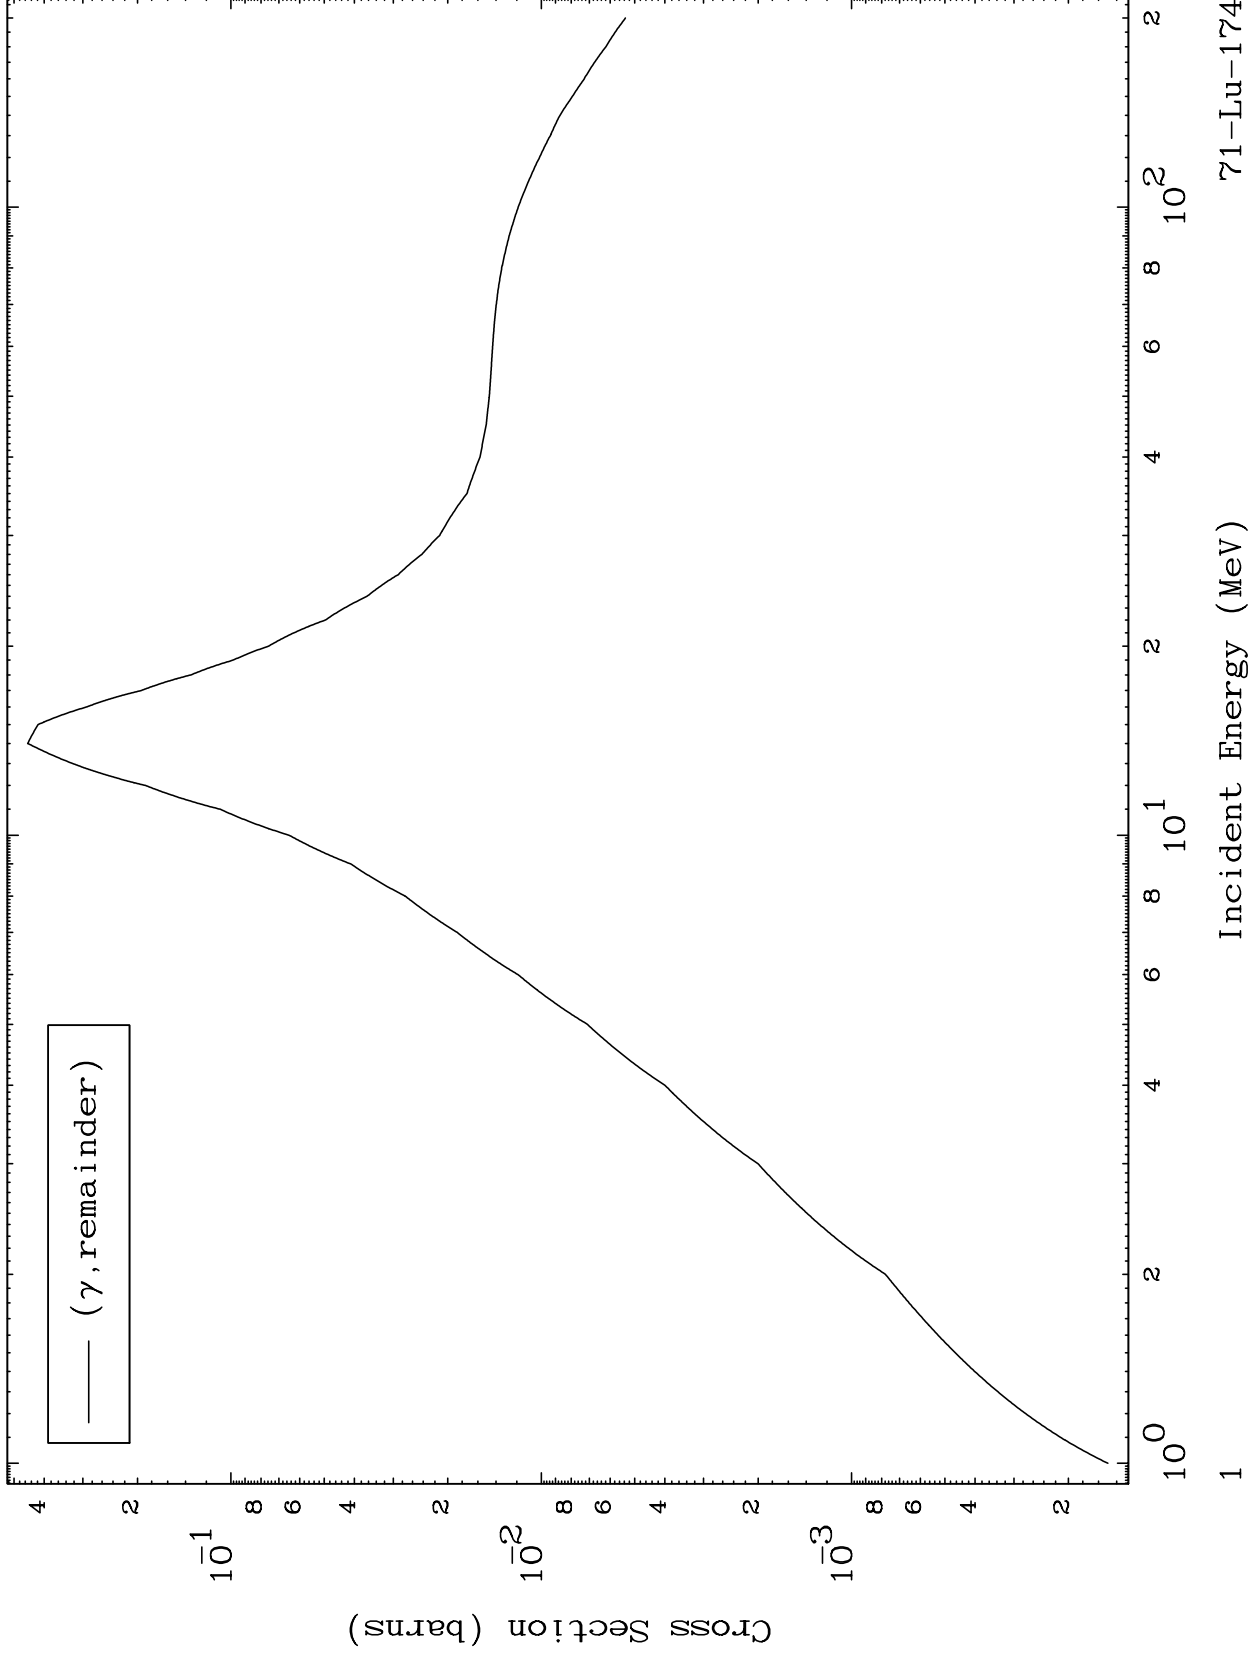

Press Mouse Button to Start

MAT 7123

Photon Major  
0 Kelvin Cross Sections

71-Lu-174

Incident Energy (MeV)

71-Lu-174