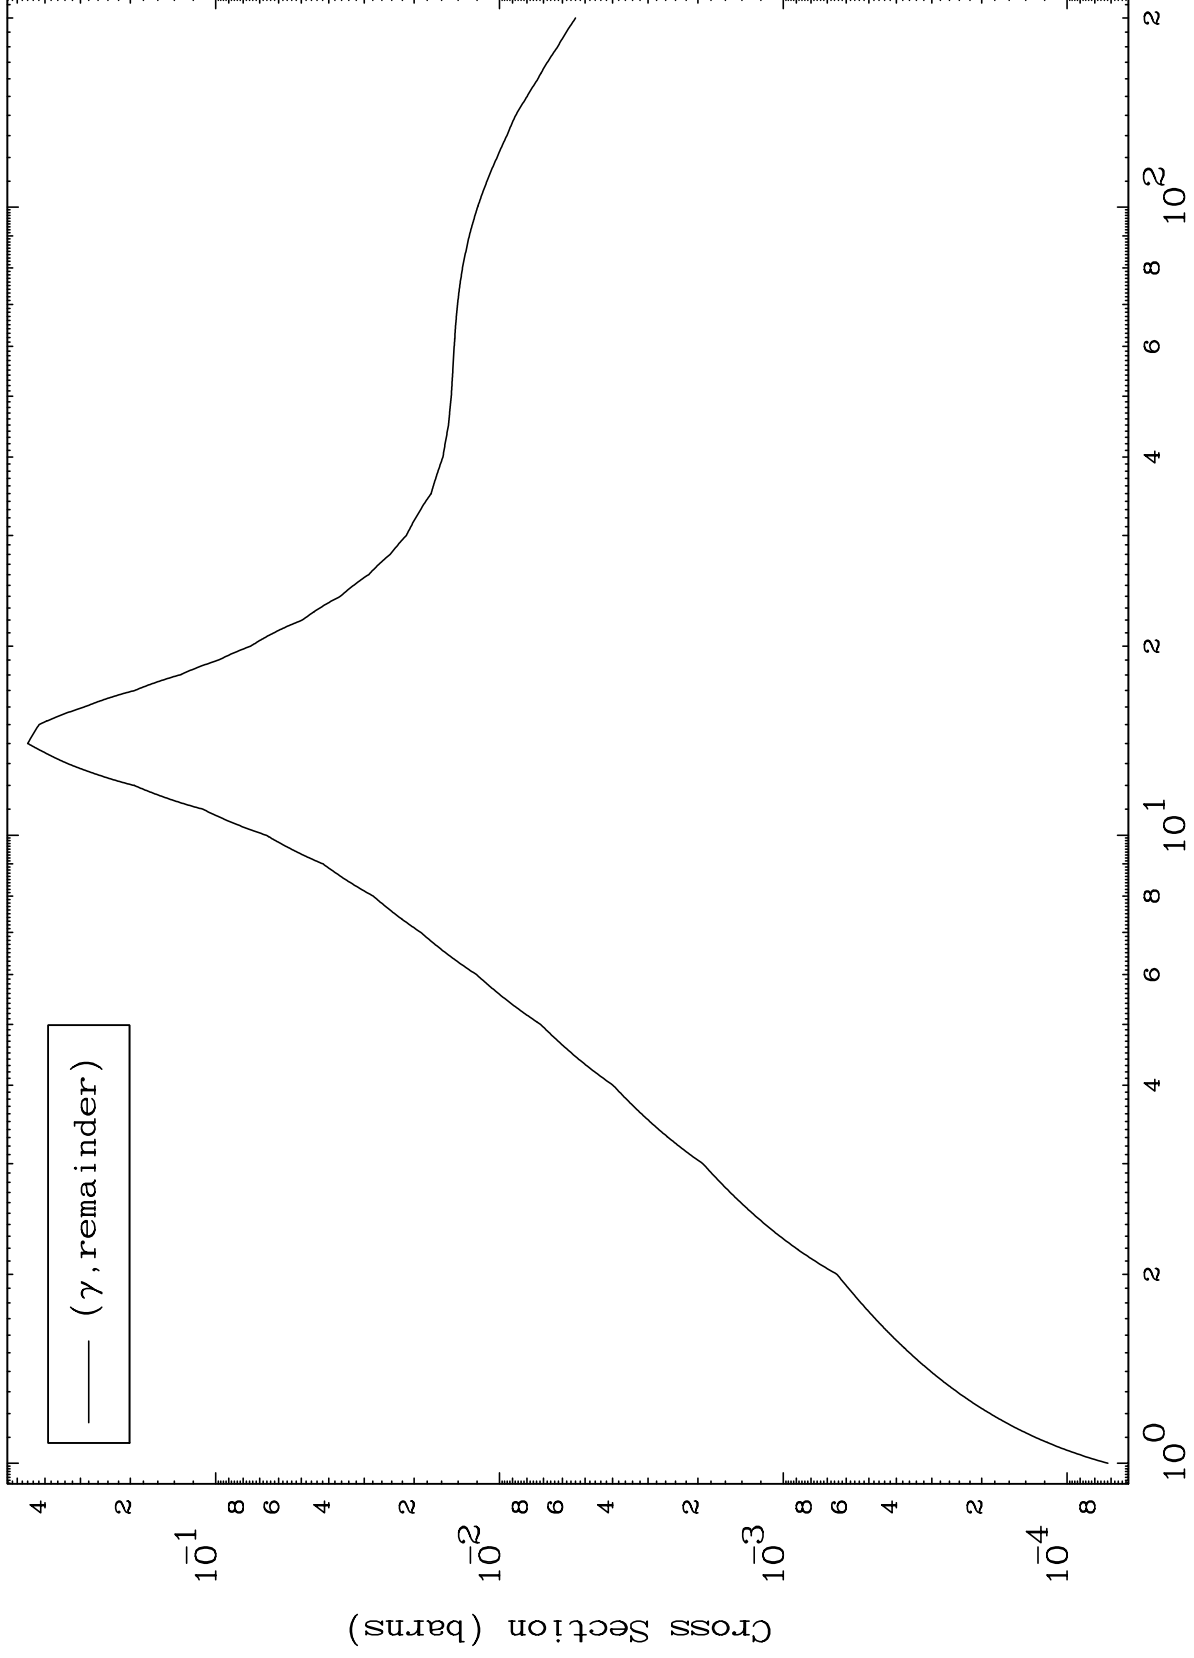

Press Mouse Button to Start

MAT 7128

Photon Major

71-Lu-176

0 Kelvin Cross Sections

Incident Energy (MeV)

71-Lu-176