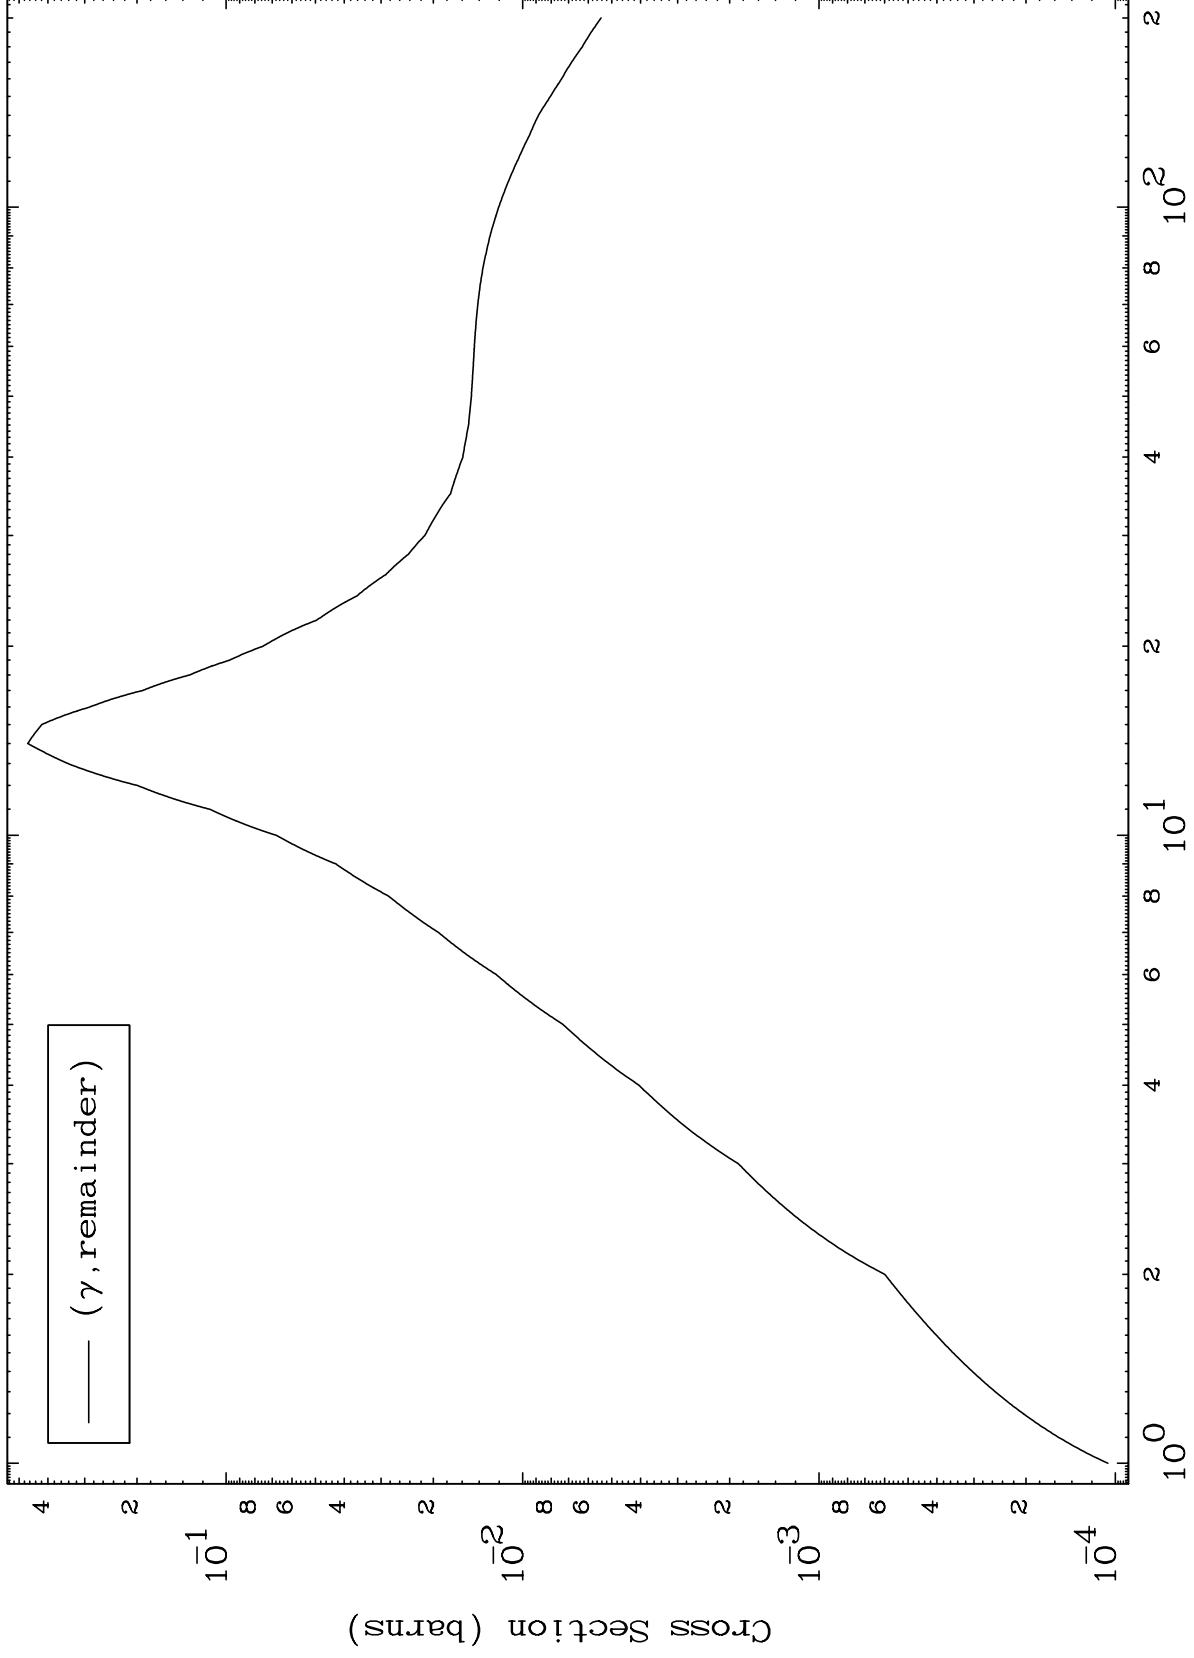

Press Mouse Button to Start

MAT 7135

Photon Major

71-Lu-178

0 Kelvin Cross Sections

Incident Energy (MeV)

71-Lu-178