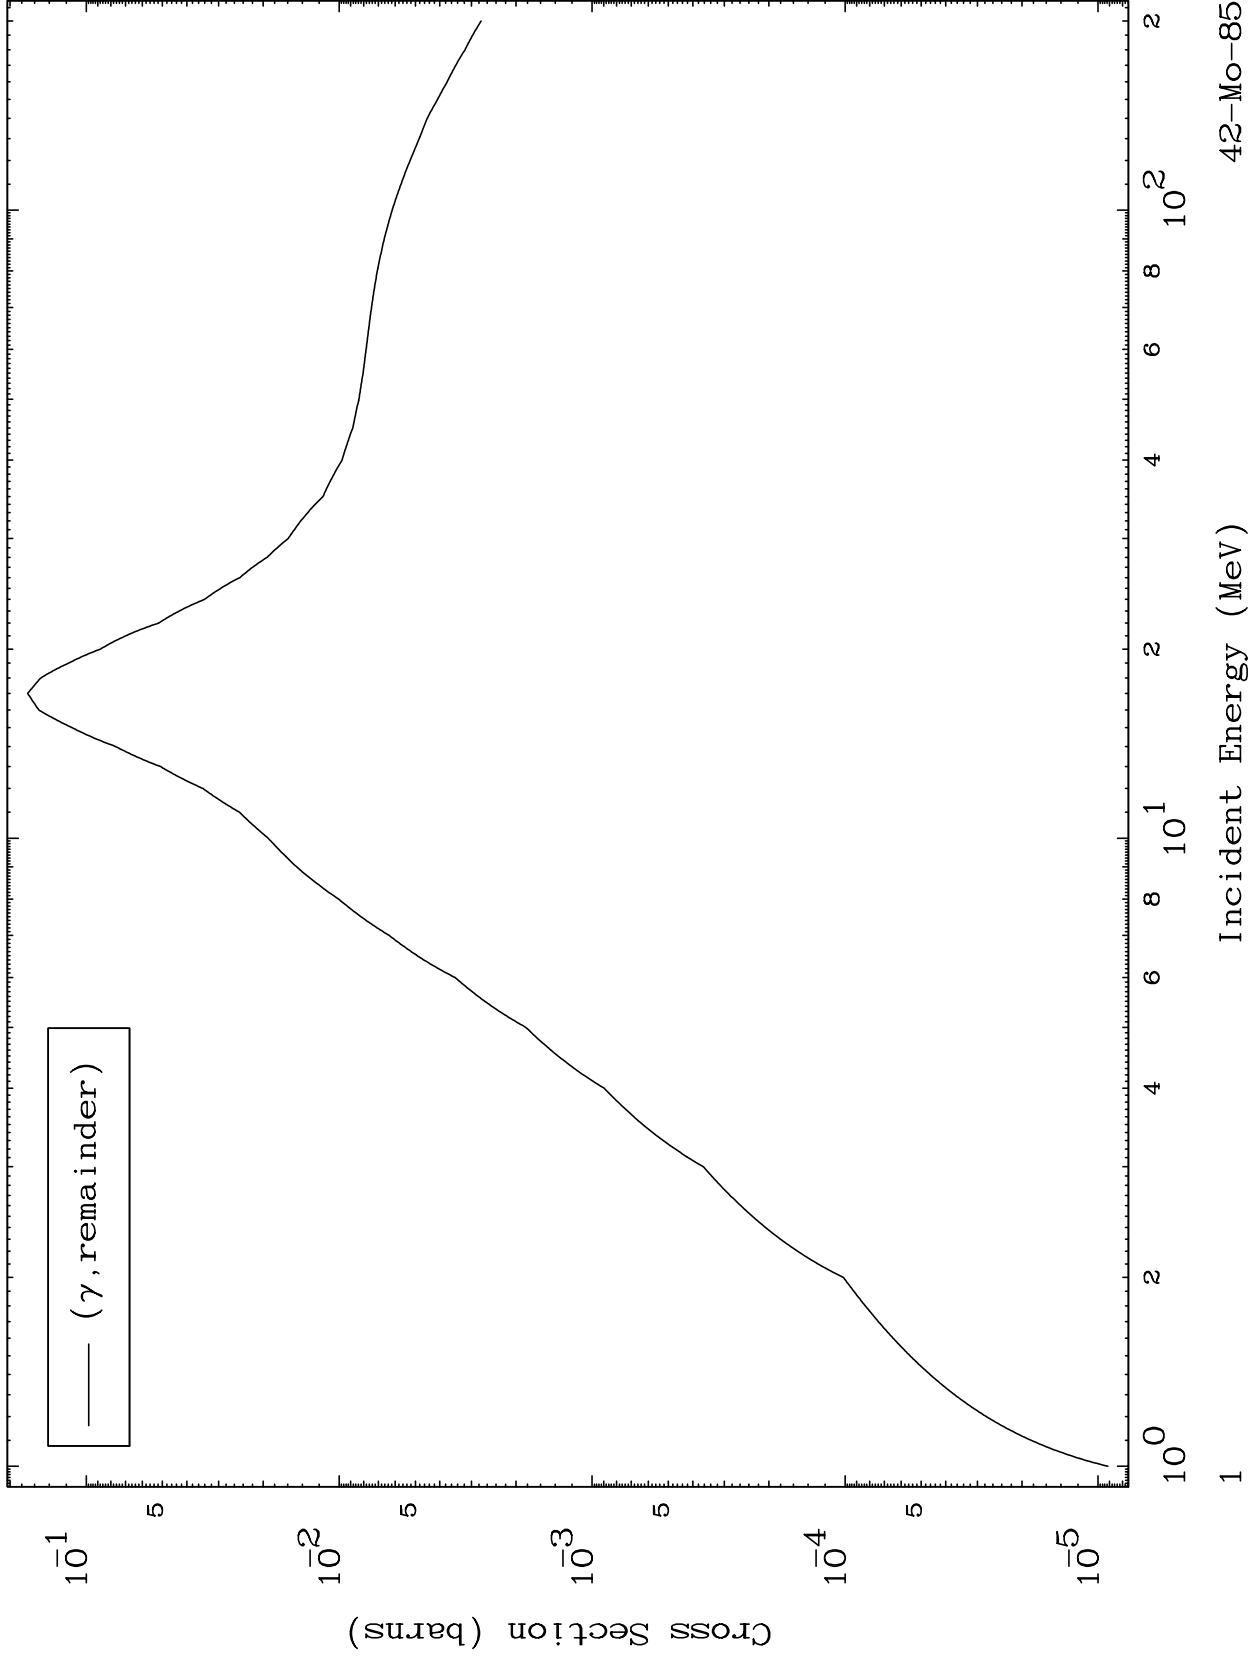

Press Mouse Button to Start

MAT 4204

Photon Major
0 Kelvin Cross Sections

42-Mo-85

42-Mo-85