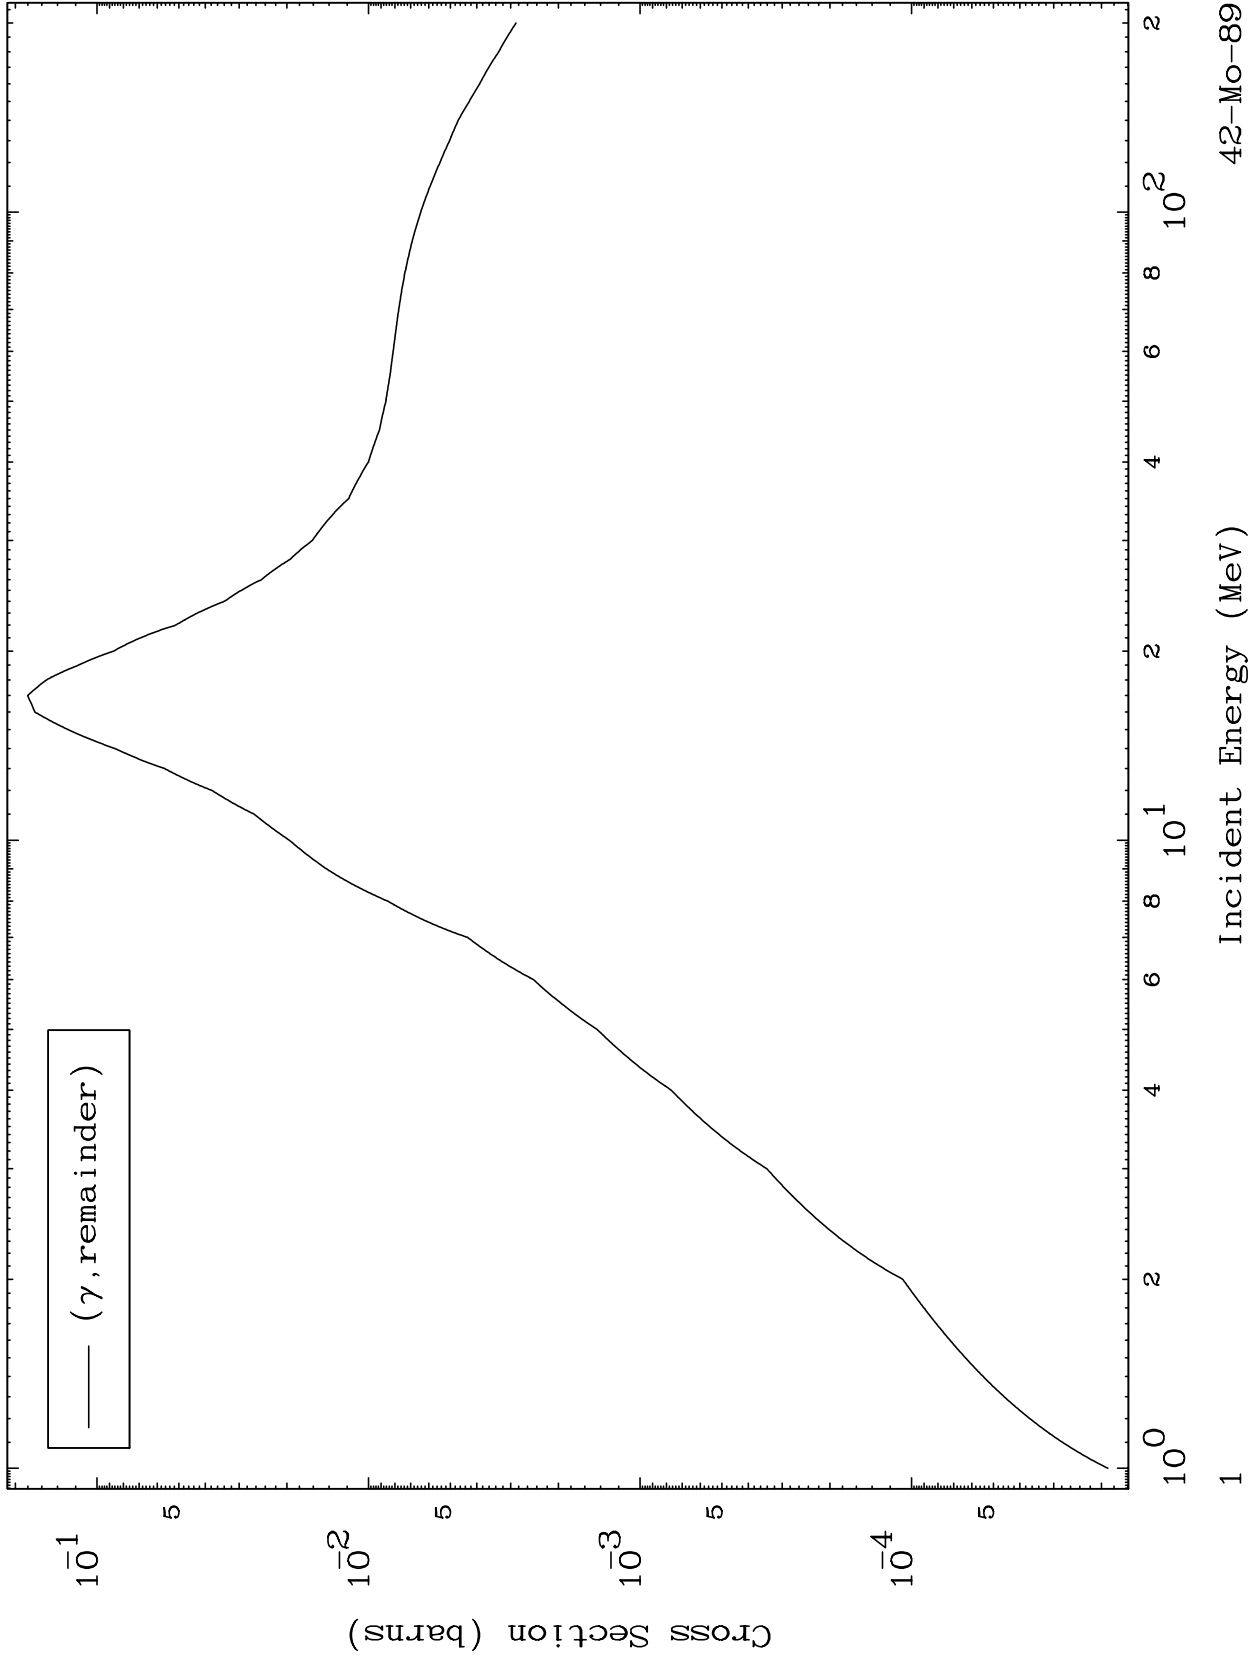

Press Mouse Button to Start

MAT 4216

Photon Major  
0 Kelvin Cross Sections

42-Mo-89

42-Mo-89