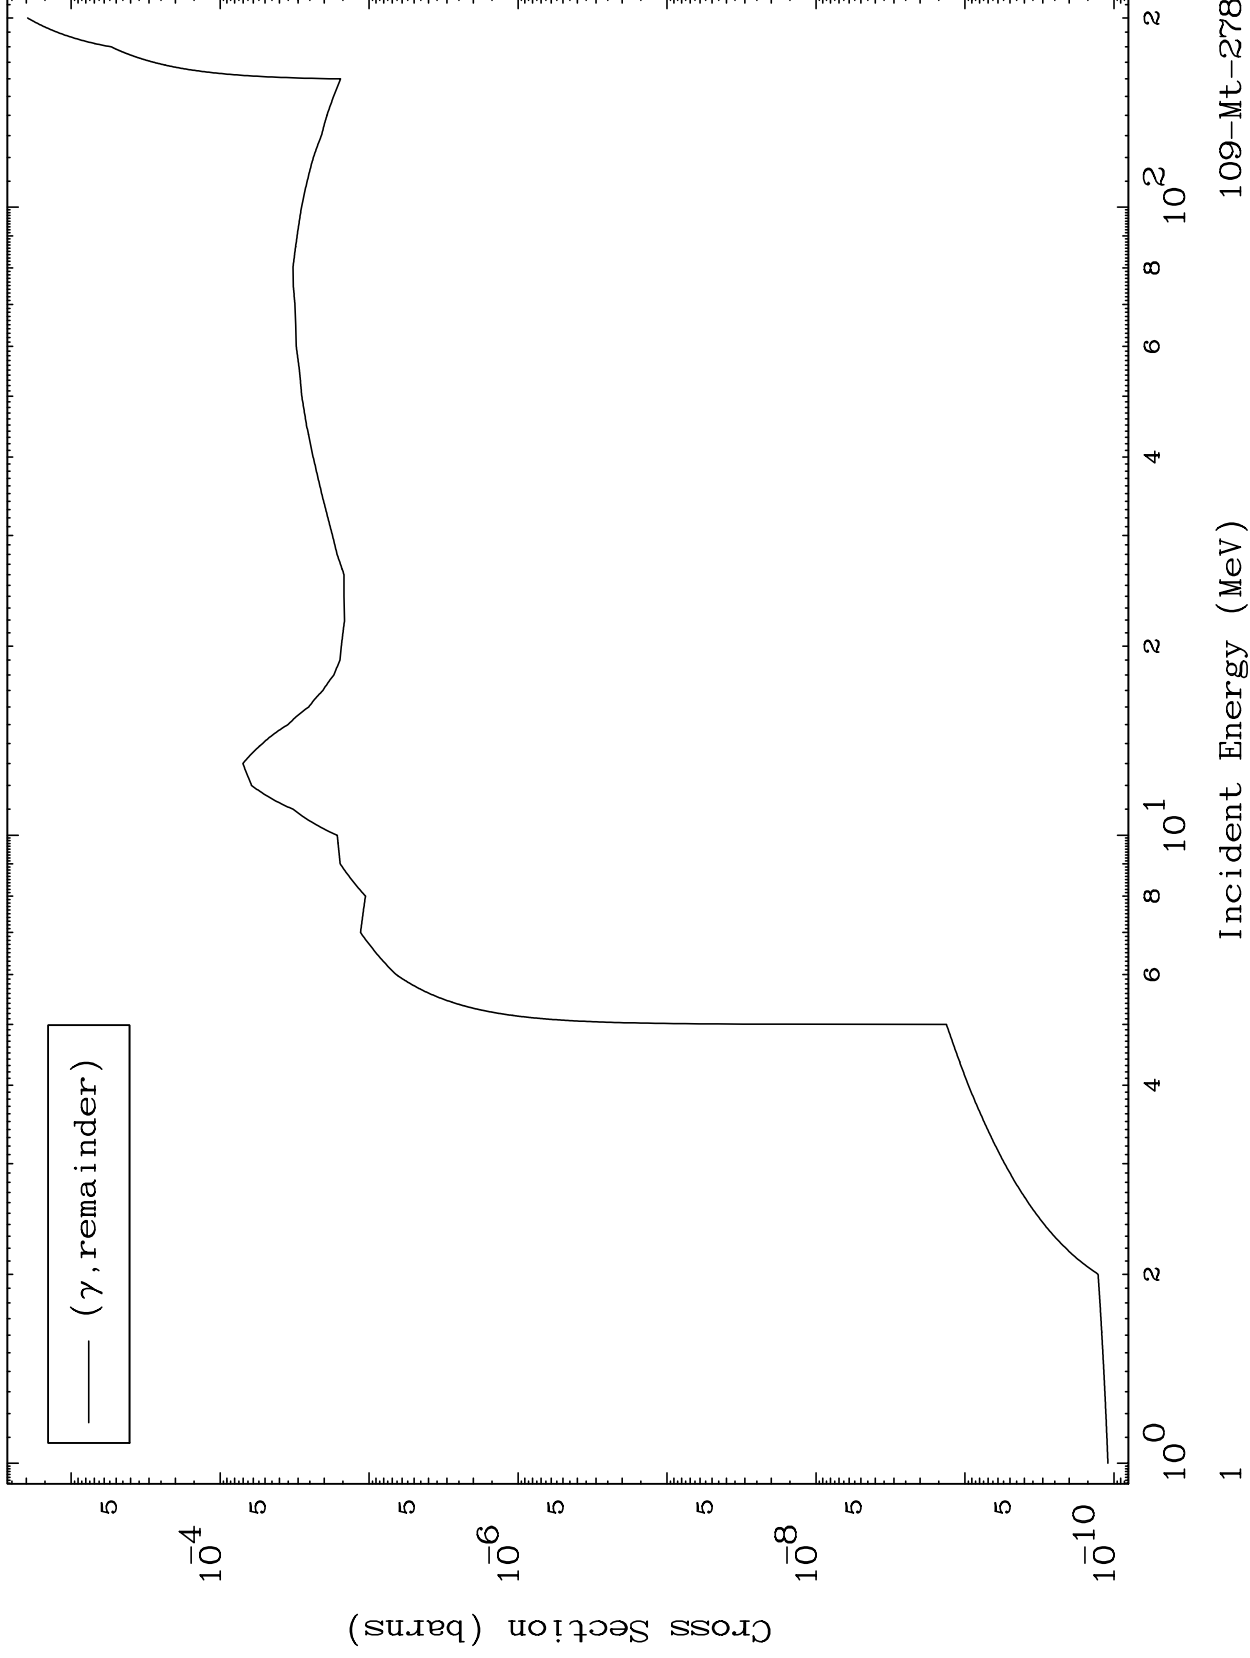

Press Mouse Button to Start

MAT 978

Photon Major
0 Kelvin Cross Sections

109-Mt-278

109-Mt-278