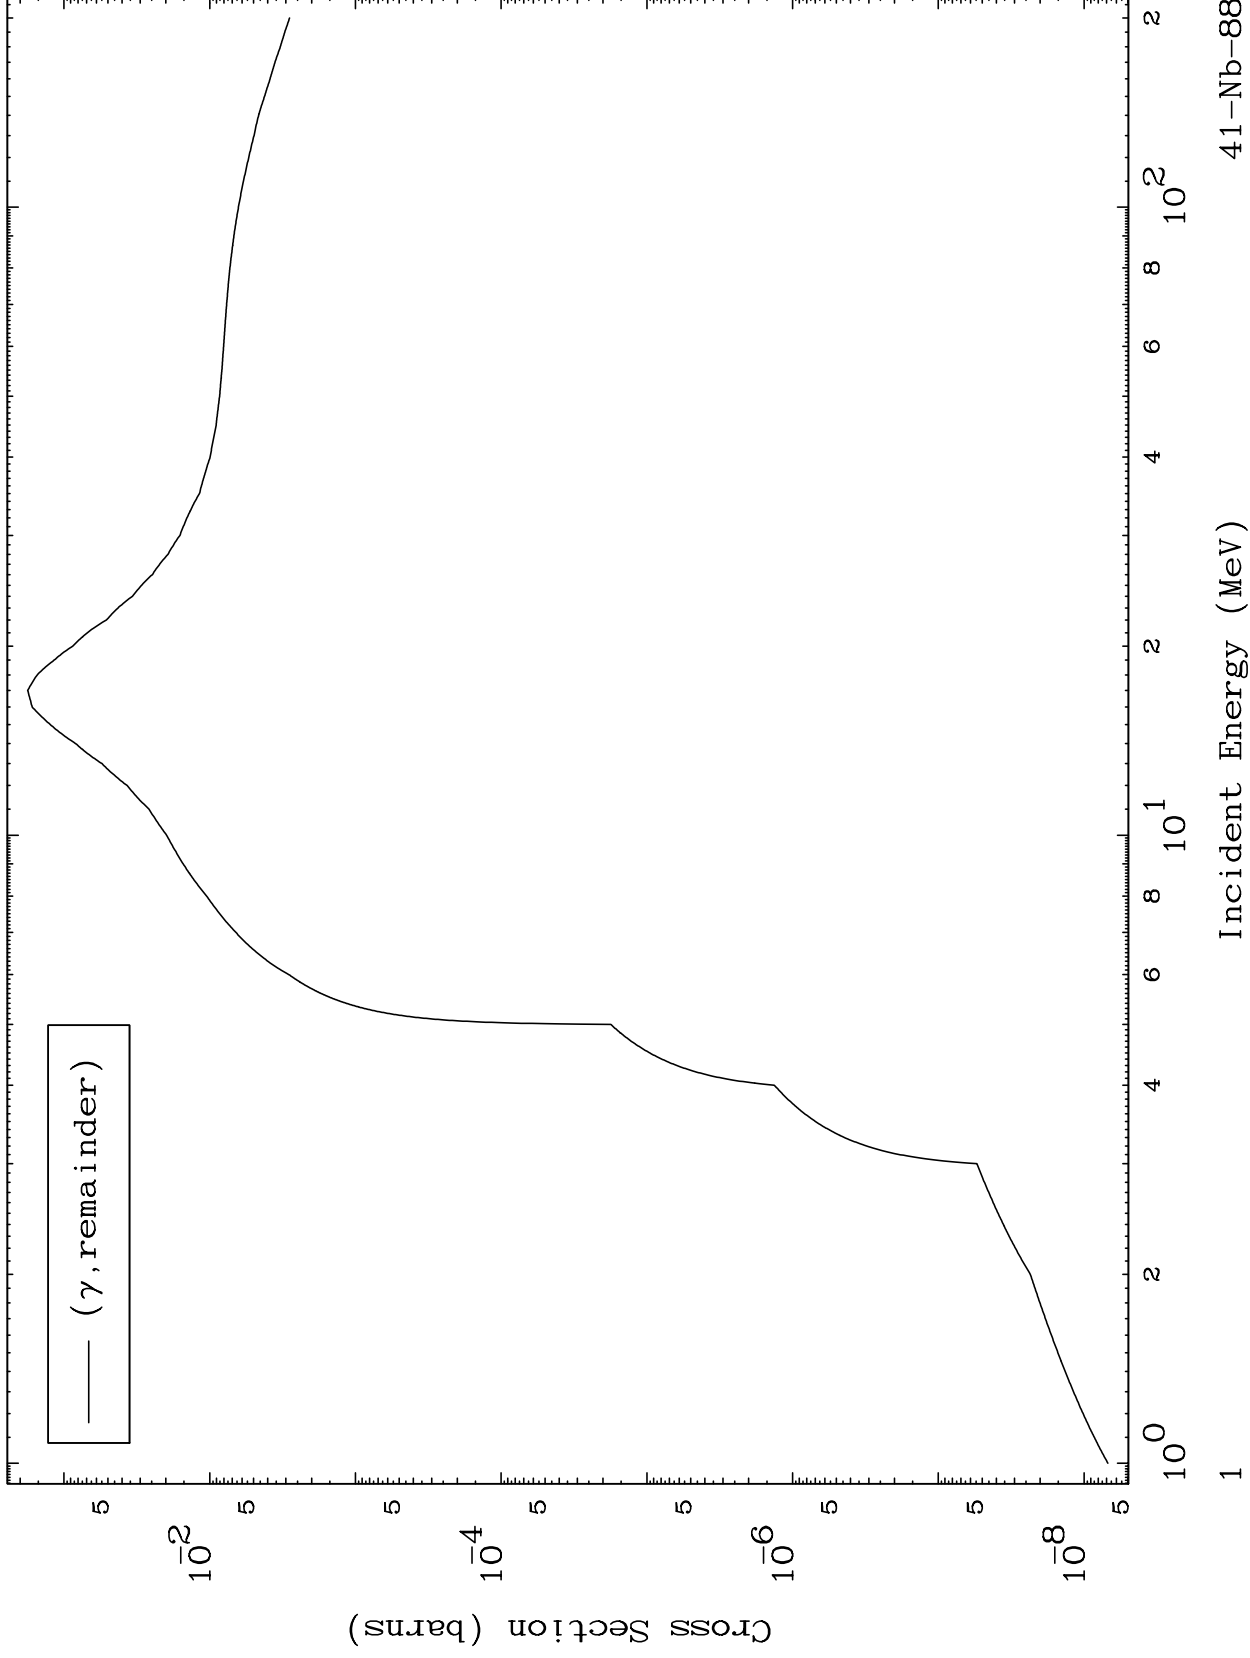

Press Mouse Button to Start

MAT 4111

Photon Major
0 Kelvin Cross Sections

41-Nb-88

41-Nb-88