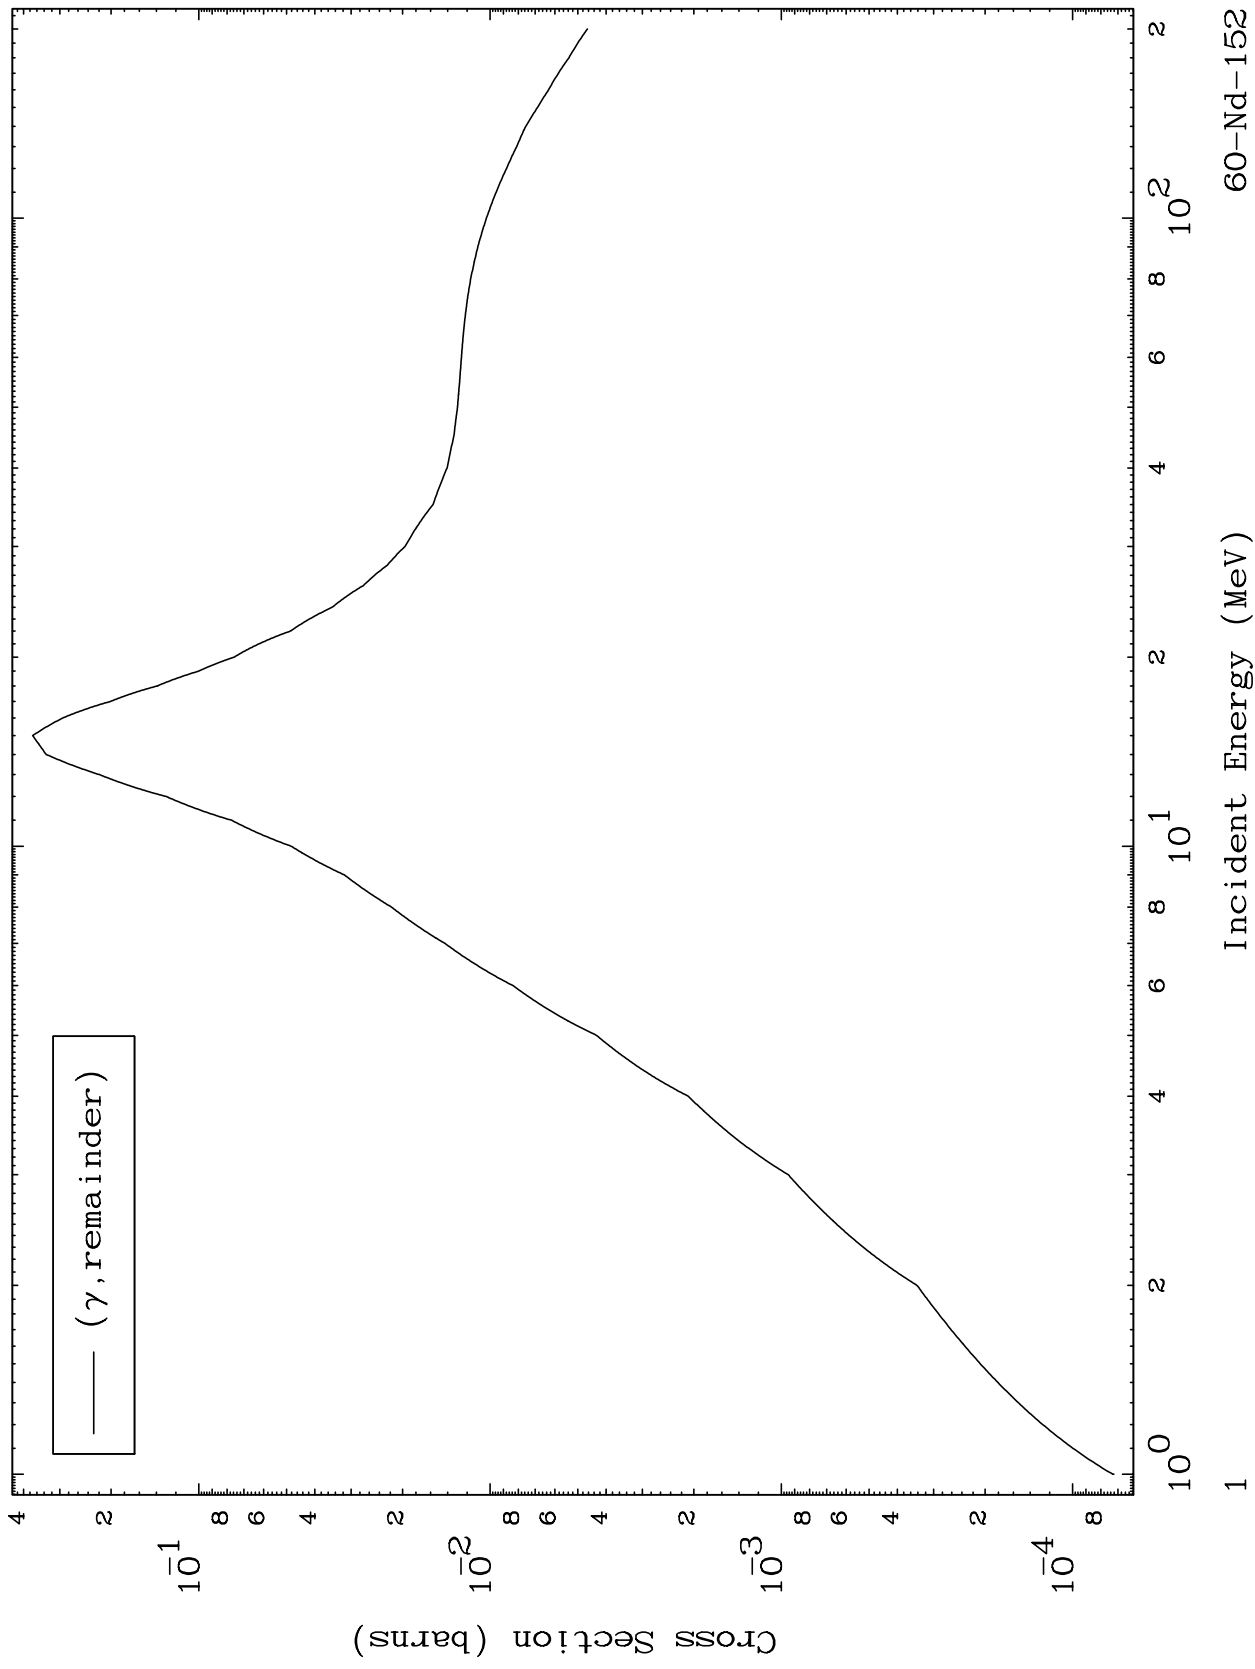

Press Mouse Button to Start

MAT 6055

Photon Major
0 Kelvin Cross Sections

60-Nd-152

60-Nd-152