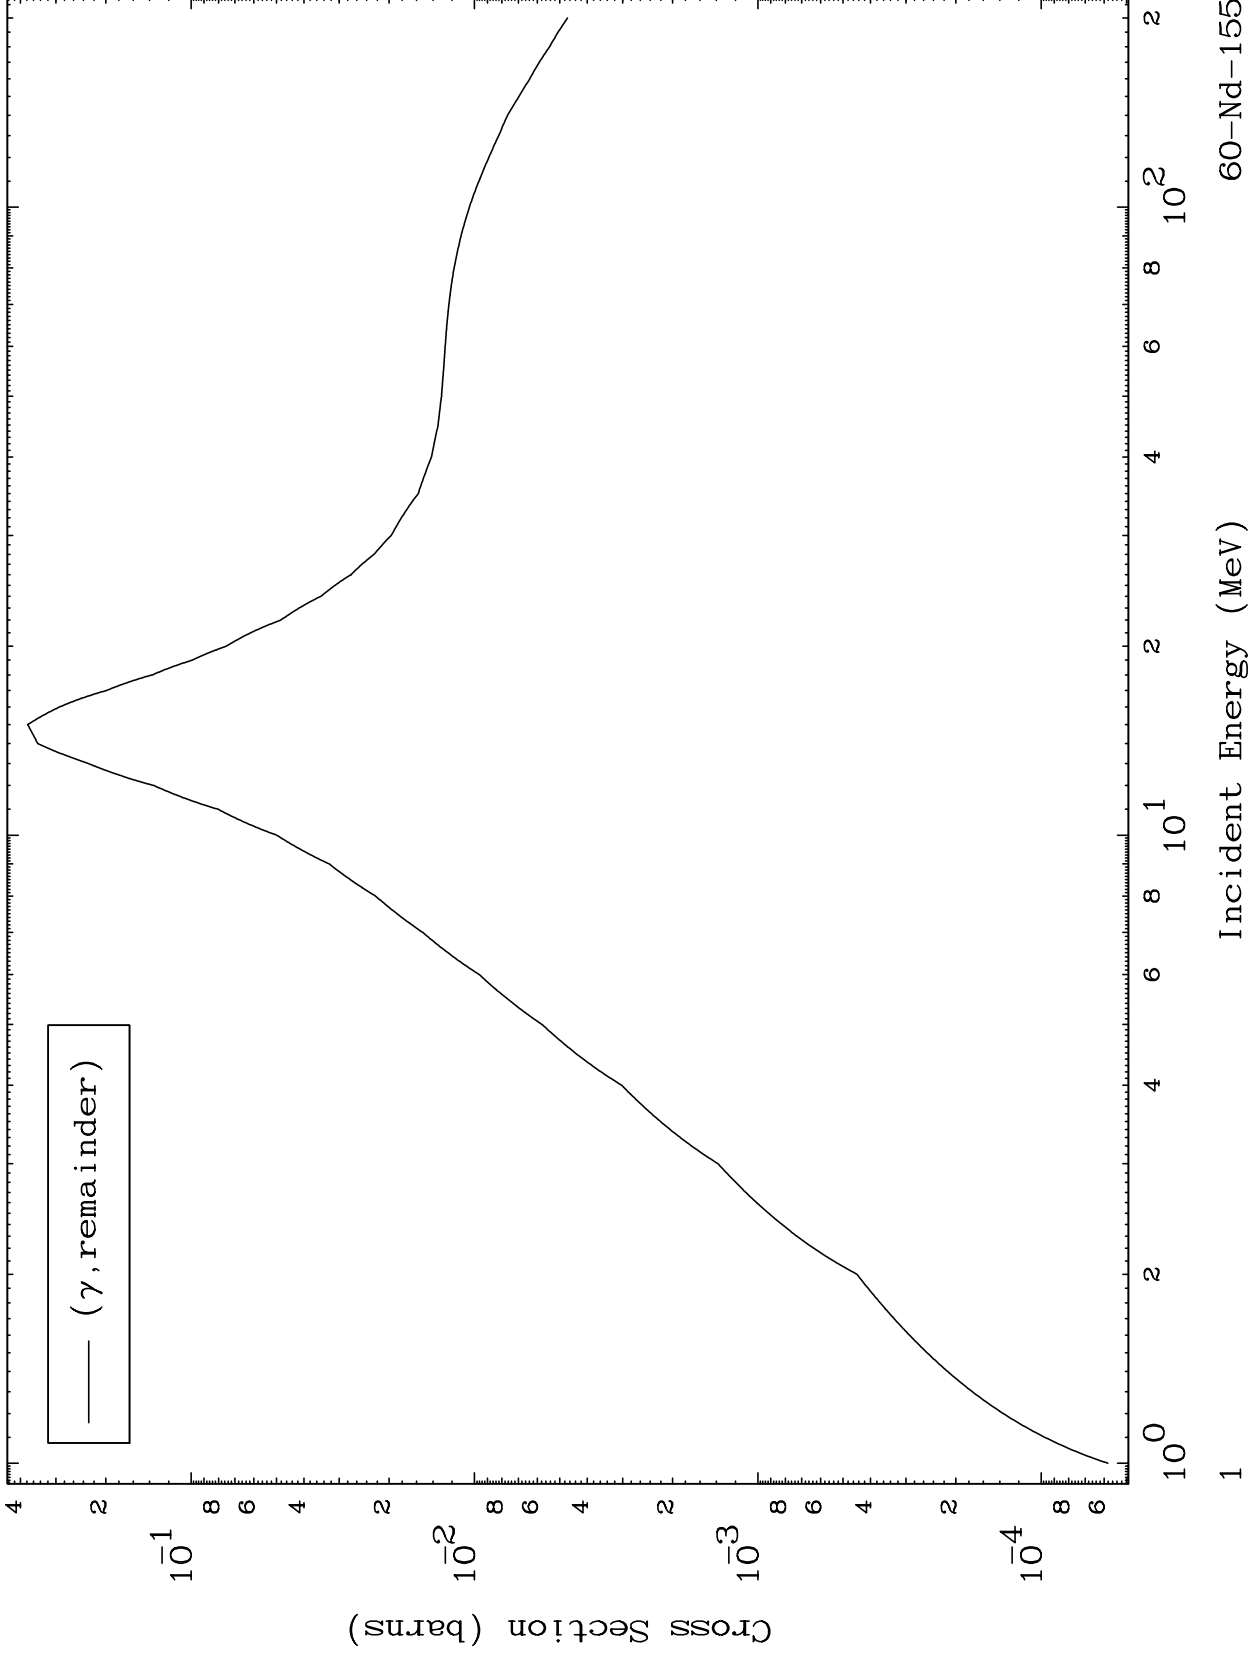

Press Mouse Button to Start

MAT 6064

Photon Major  
0 Kelvin Cross Sections

60-Nd-155

60-Nd-155