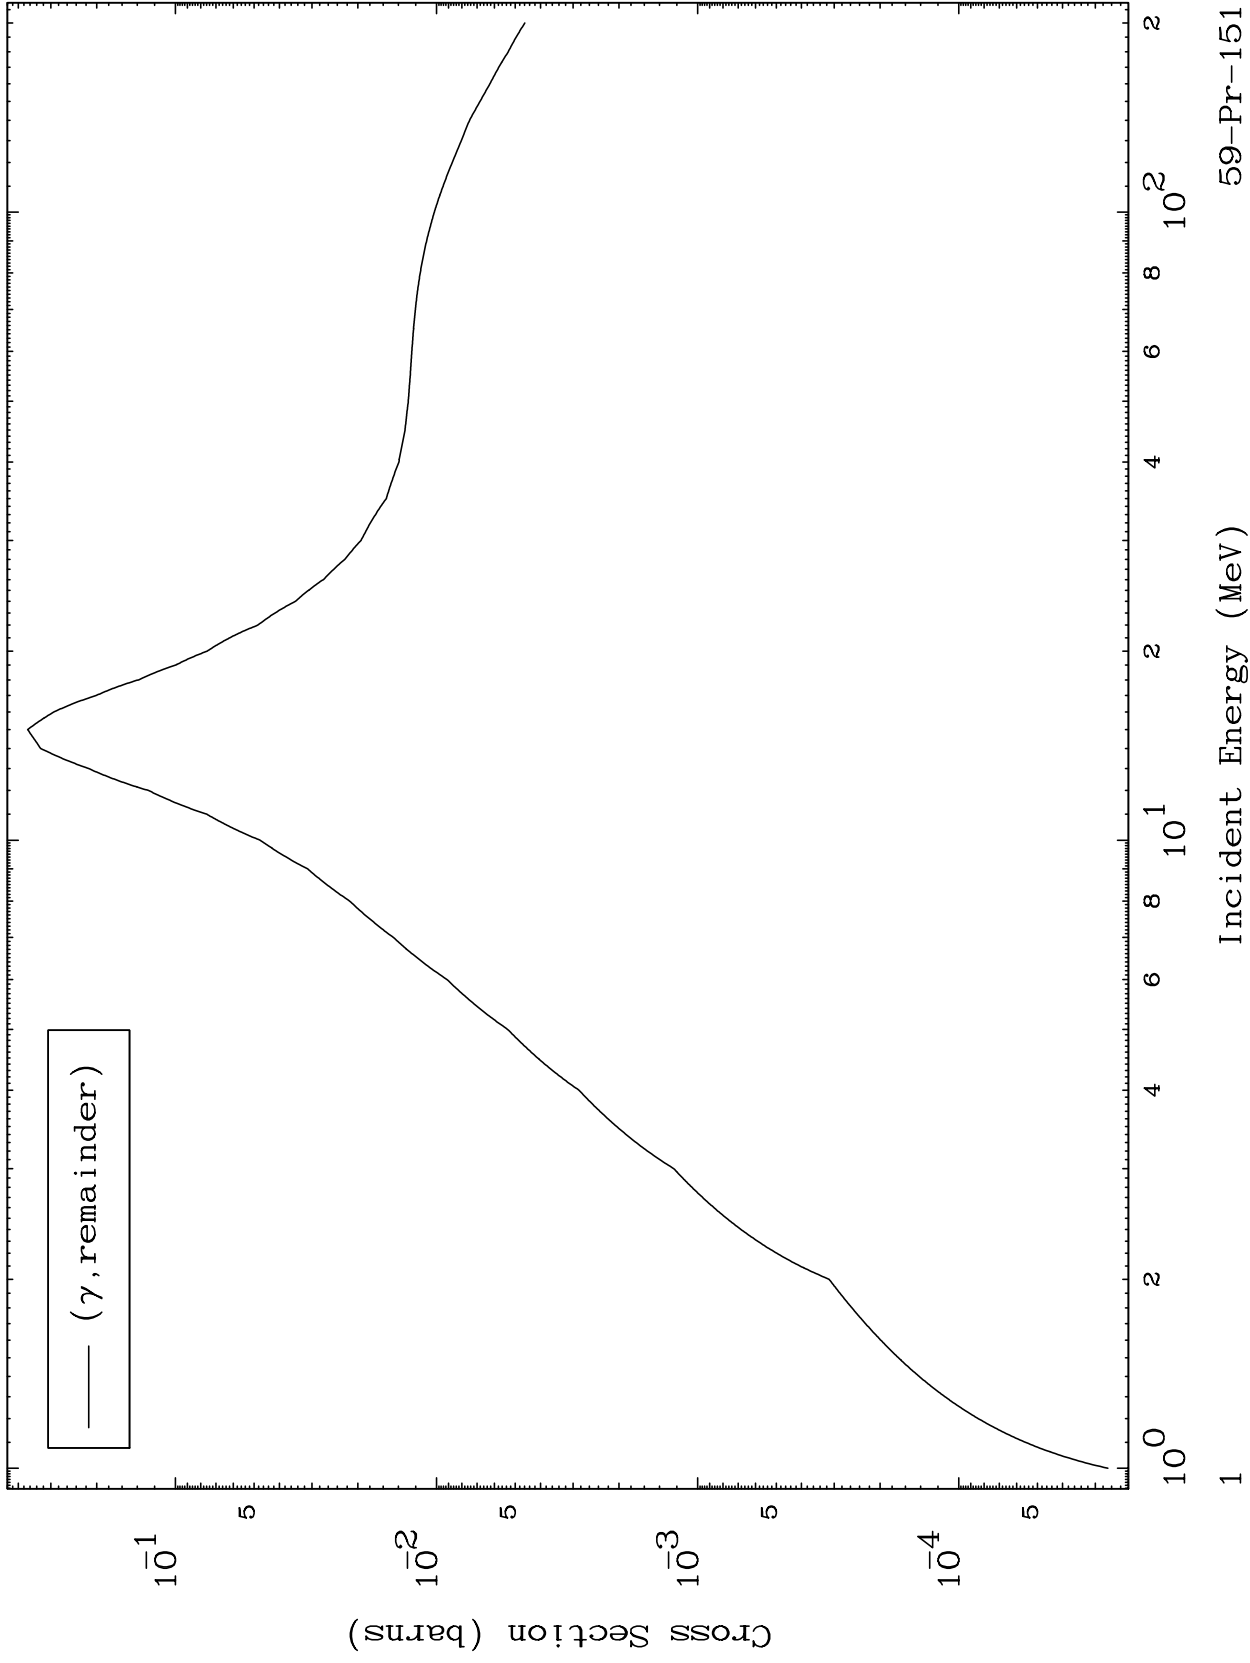

Press Mouse Button to Start

MAT 5955

Photon Major
0 Kelvin Cross Sections

59-Pr-151

59-Pr-151