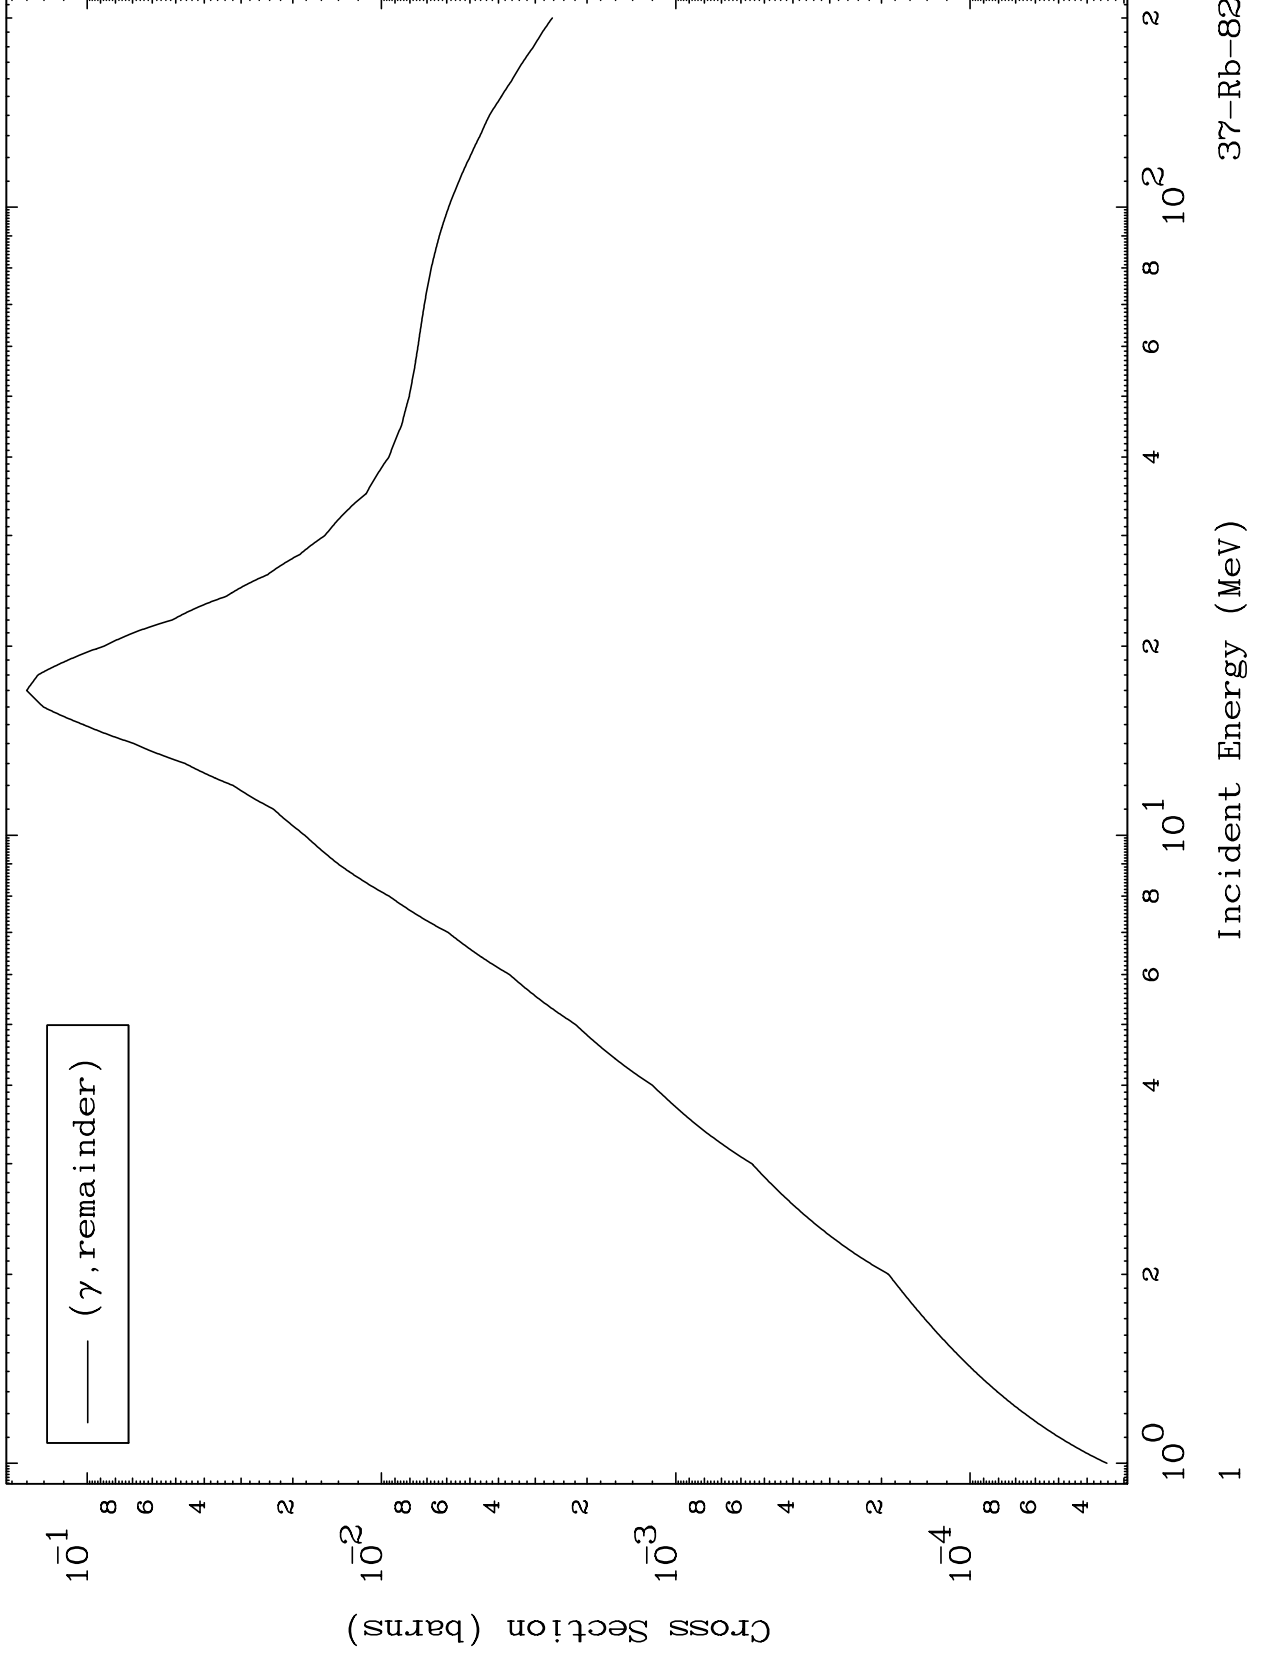

Press Mouse Button to Start

MAT 3716

Photon Major
0 Kelvin Cross Sections

37-Rb-82

37-Rb-82