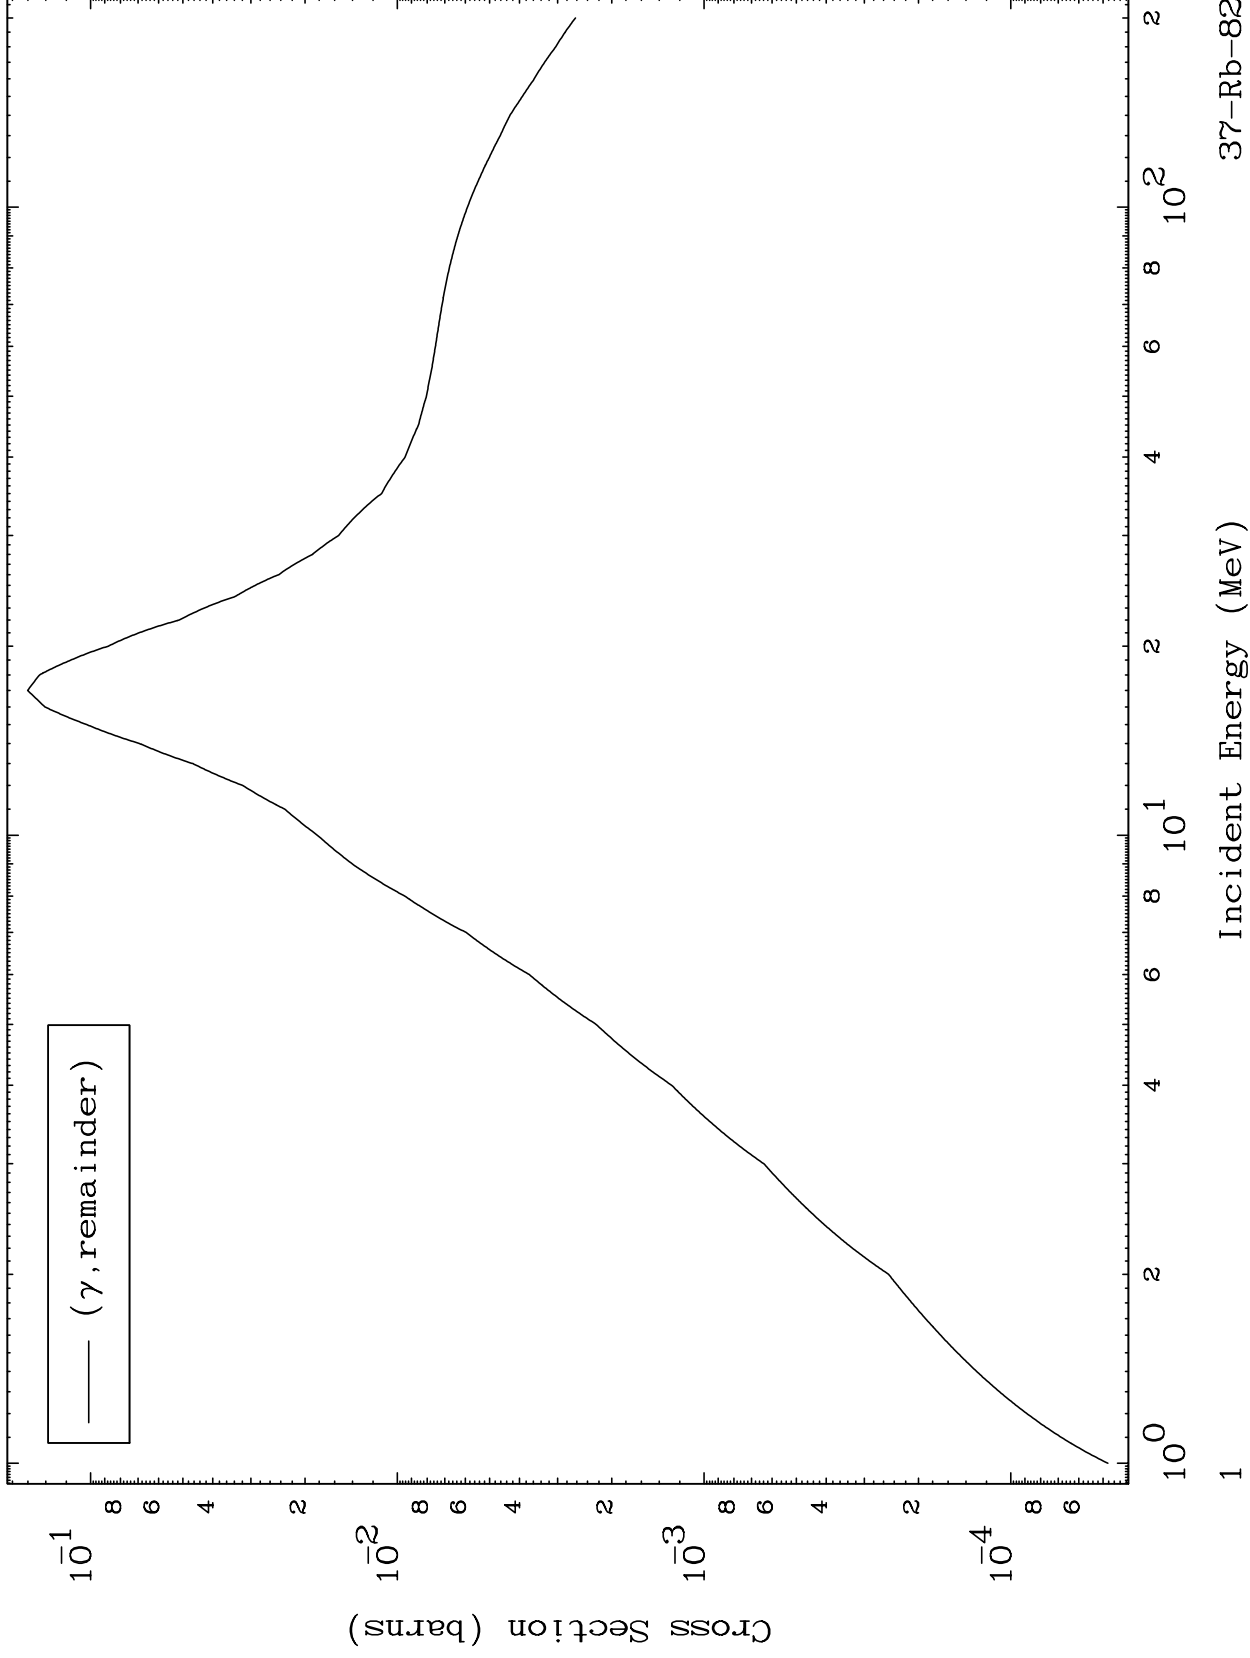

Press Mouse Button to Start

MAT 3717

Photon Major
0 Kelvin Cross Sections

37-Rb-82

37-Rb-82