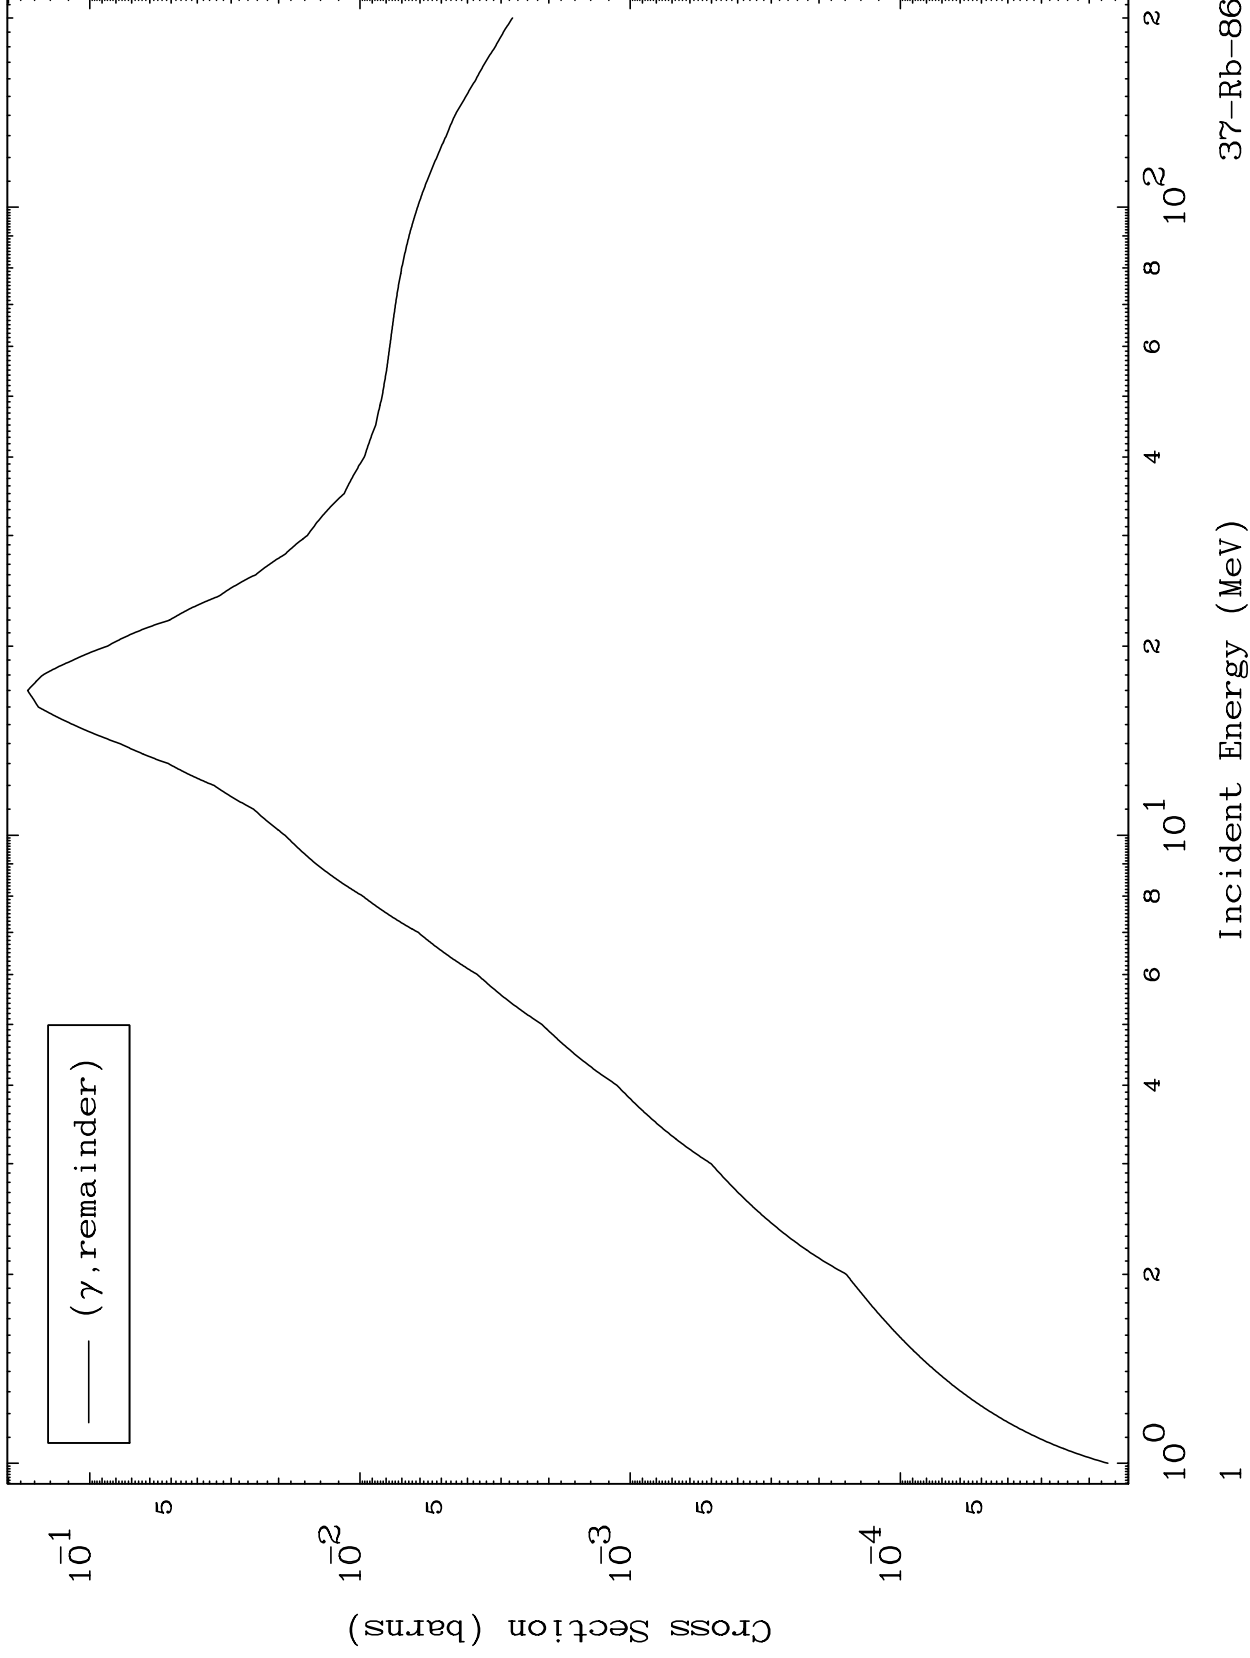

Press Mouse Button to Start

MAT 3729

Photon Major  
0 Kelvin Cross Sections

37-Rb-86

37-Rb-86