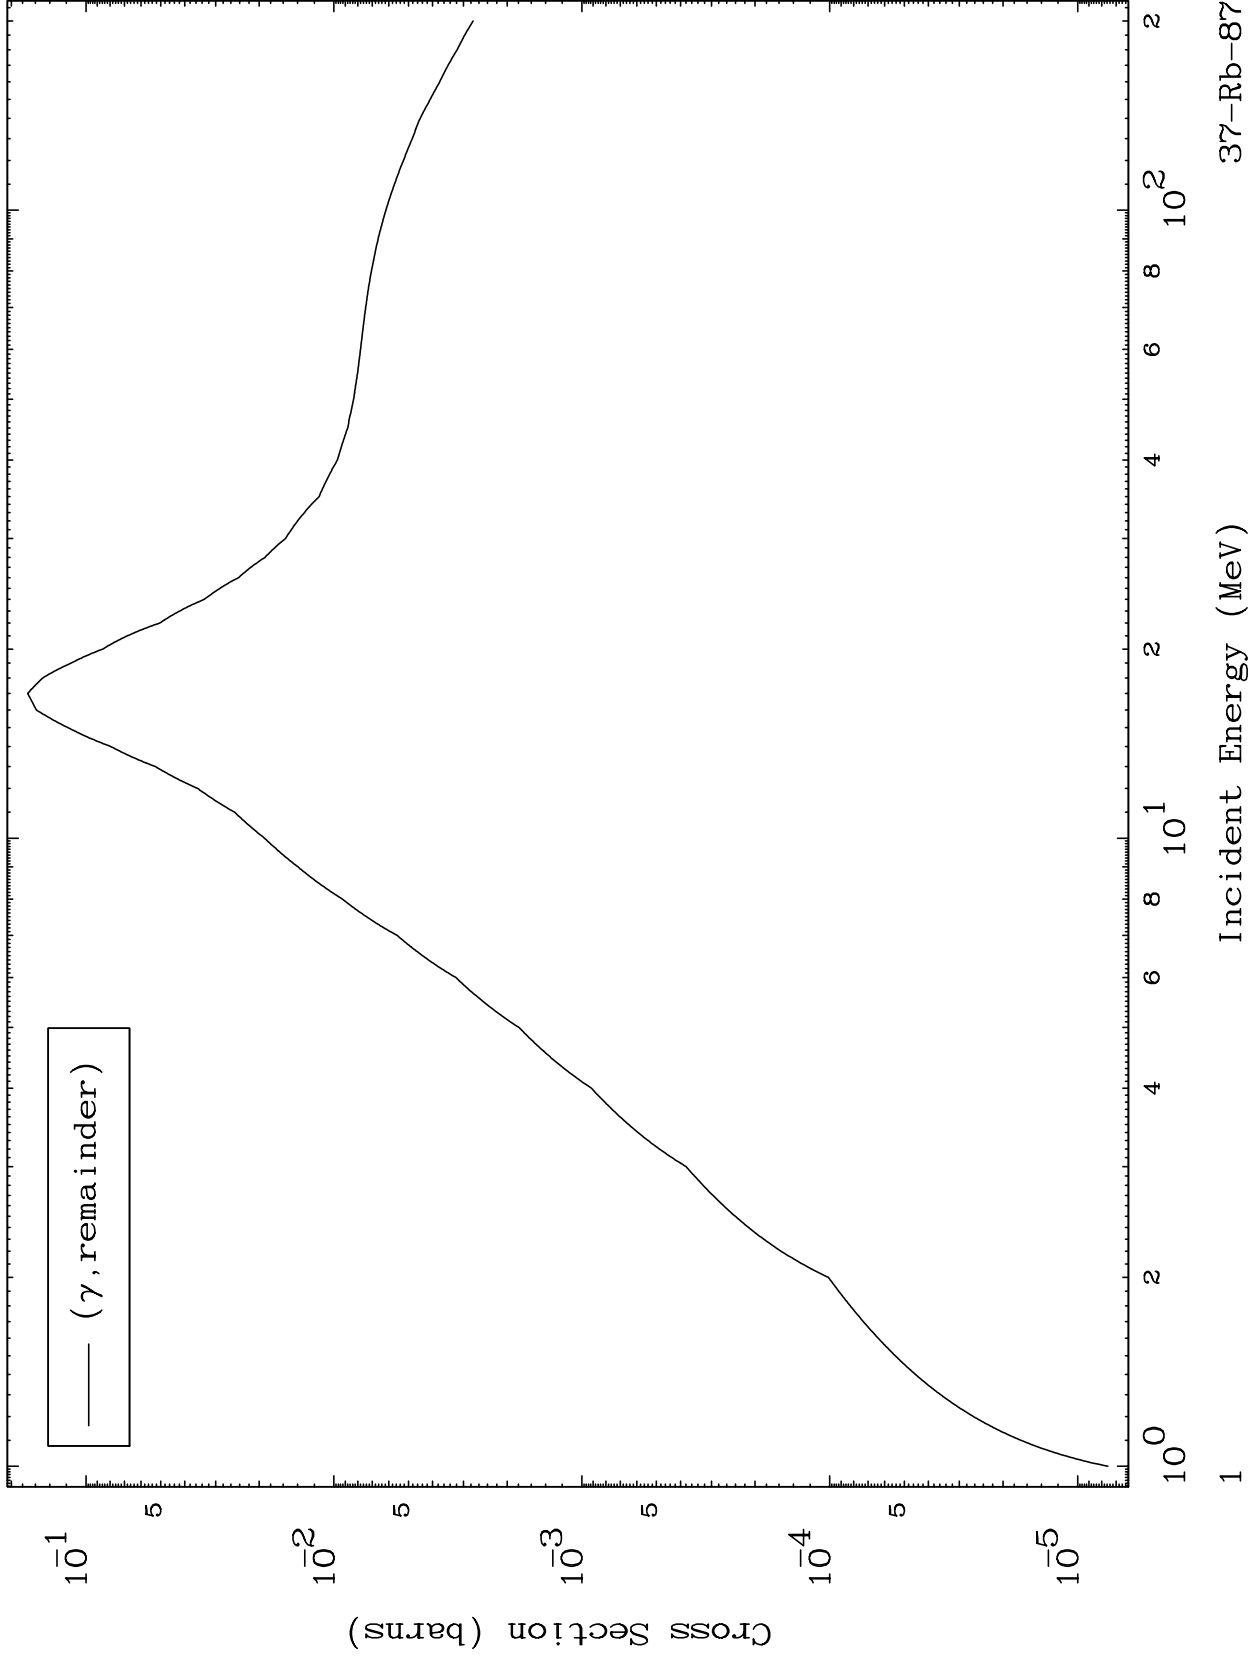

Press Mouse Button to Start

MAT 3731

Photon Major
0 Kelvin Cross Sections

37-Rb-87

37-Rb-87