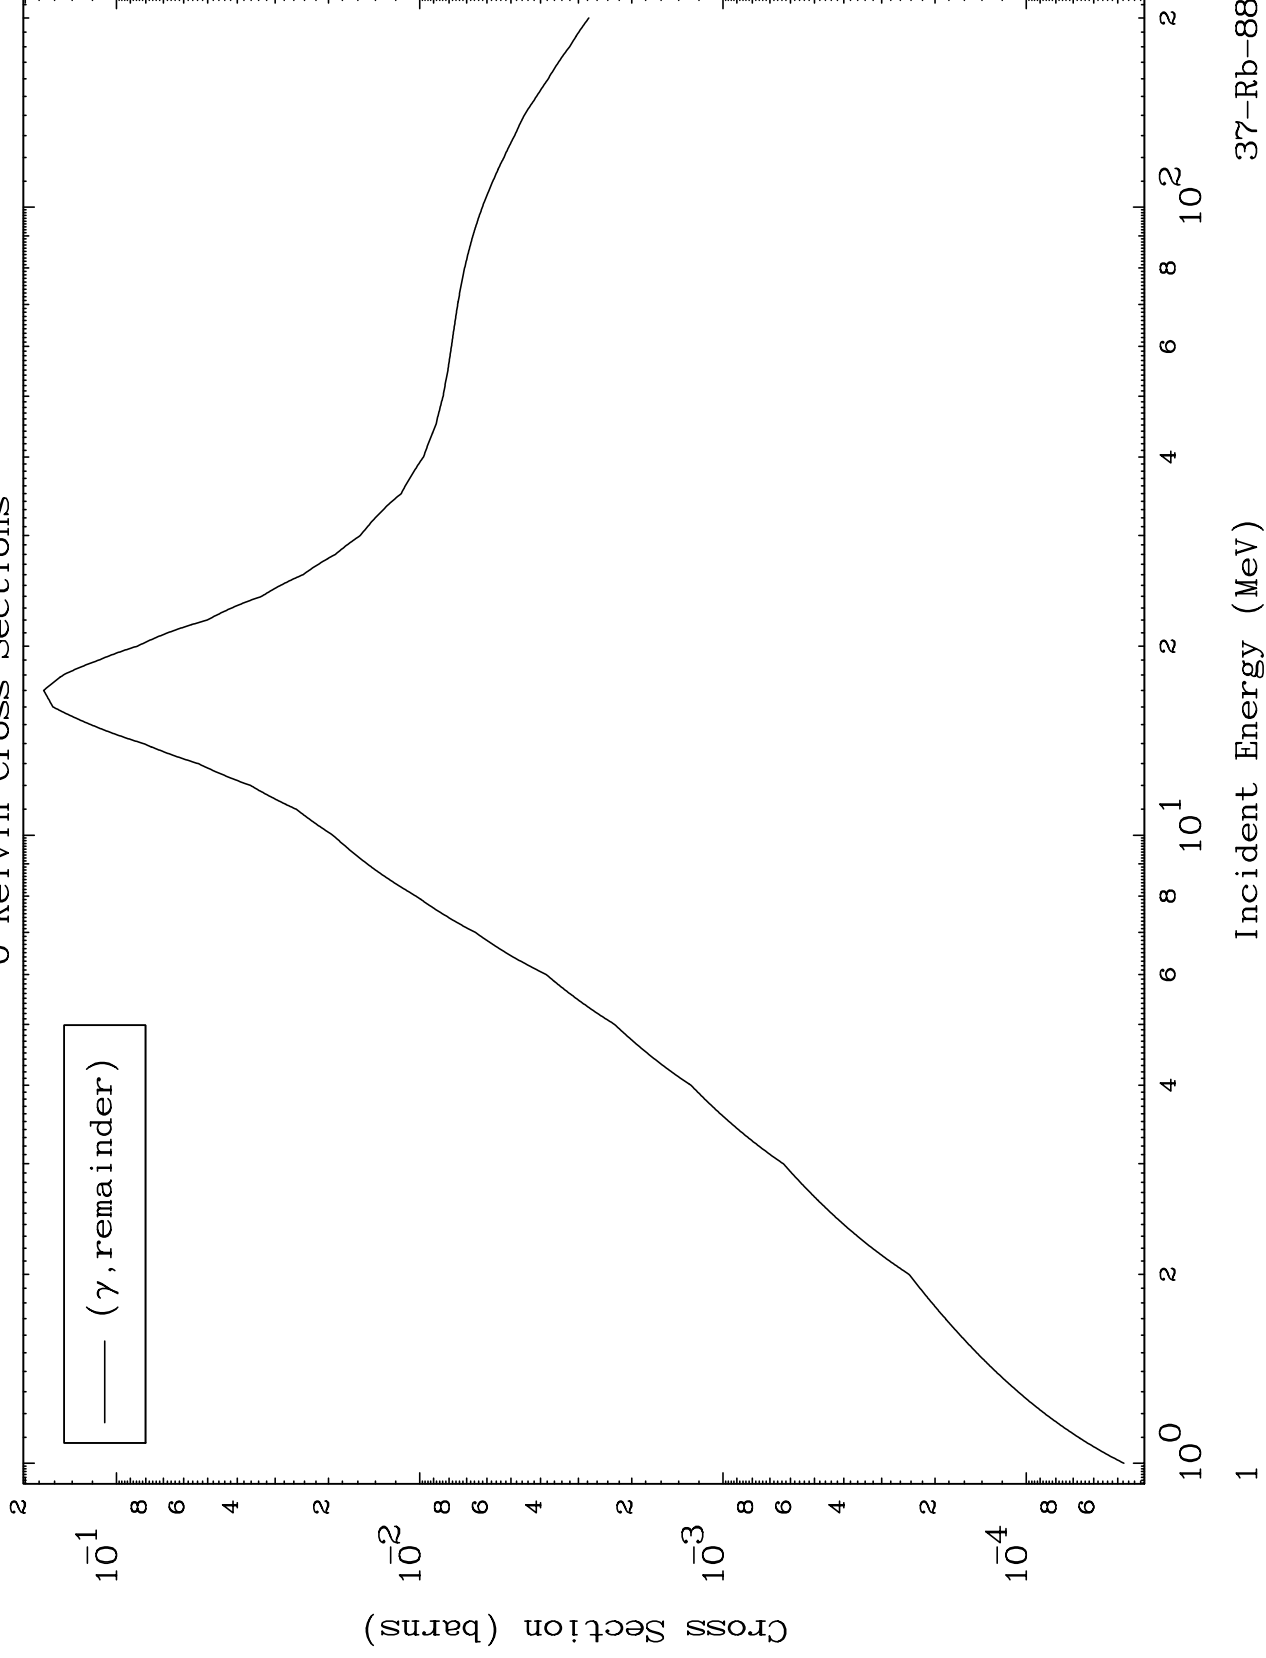

Press Mouse Button to Start

MAT 3734

Photon Major
0 Kelvin Cross Sections

37-Rb-88

37-Rb-88