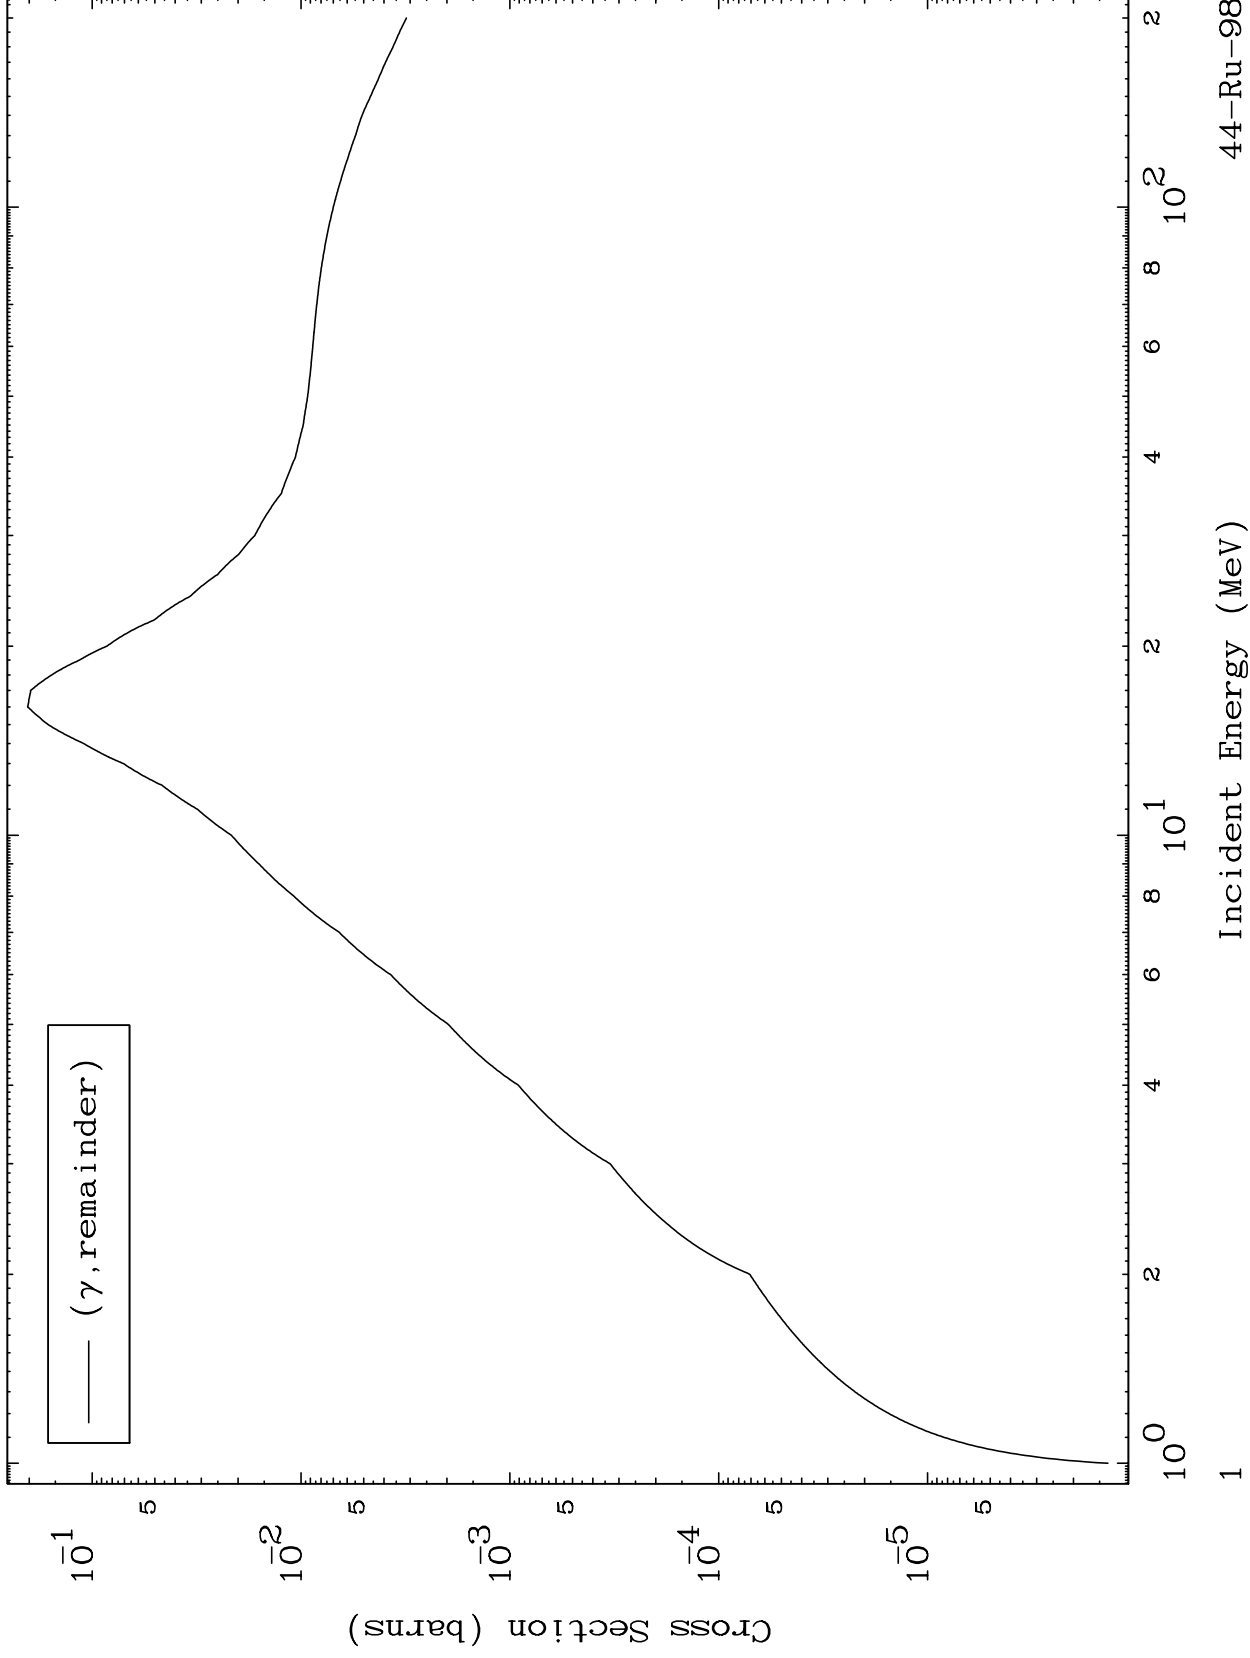

Press Mouse Button to Start

MAT 4431

Photon Major  
0 Kelvin Cross Sections

44-Ru-98

44-Ru-98

Incident Energy (MeV)