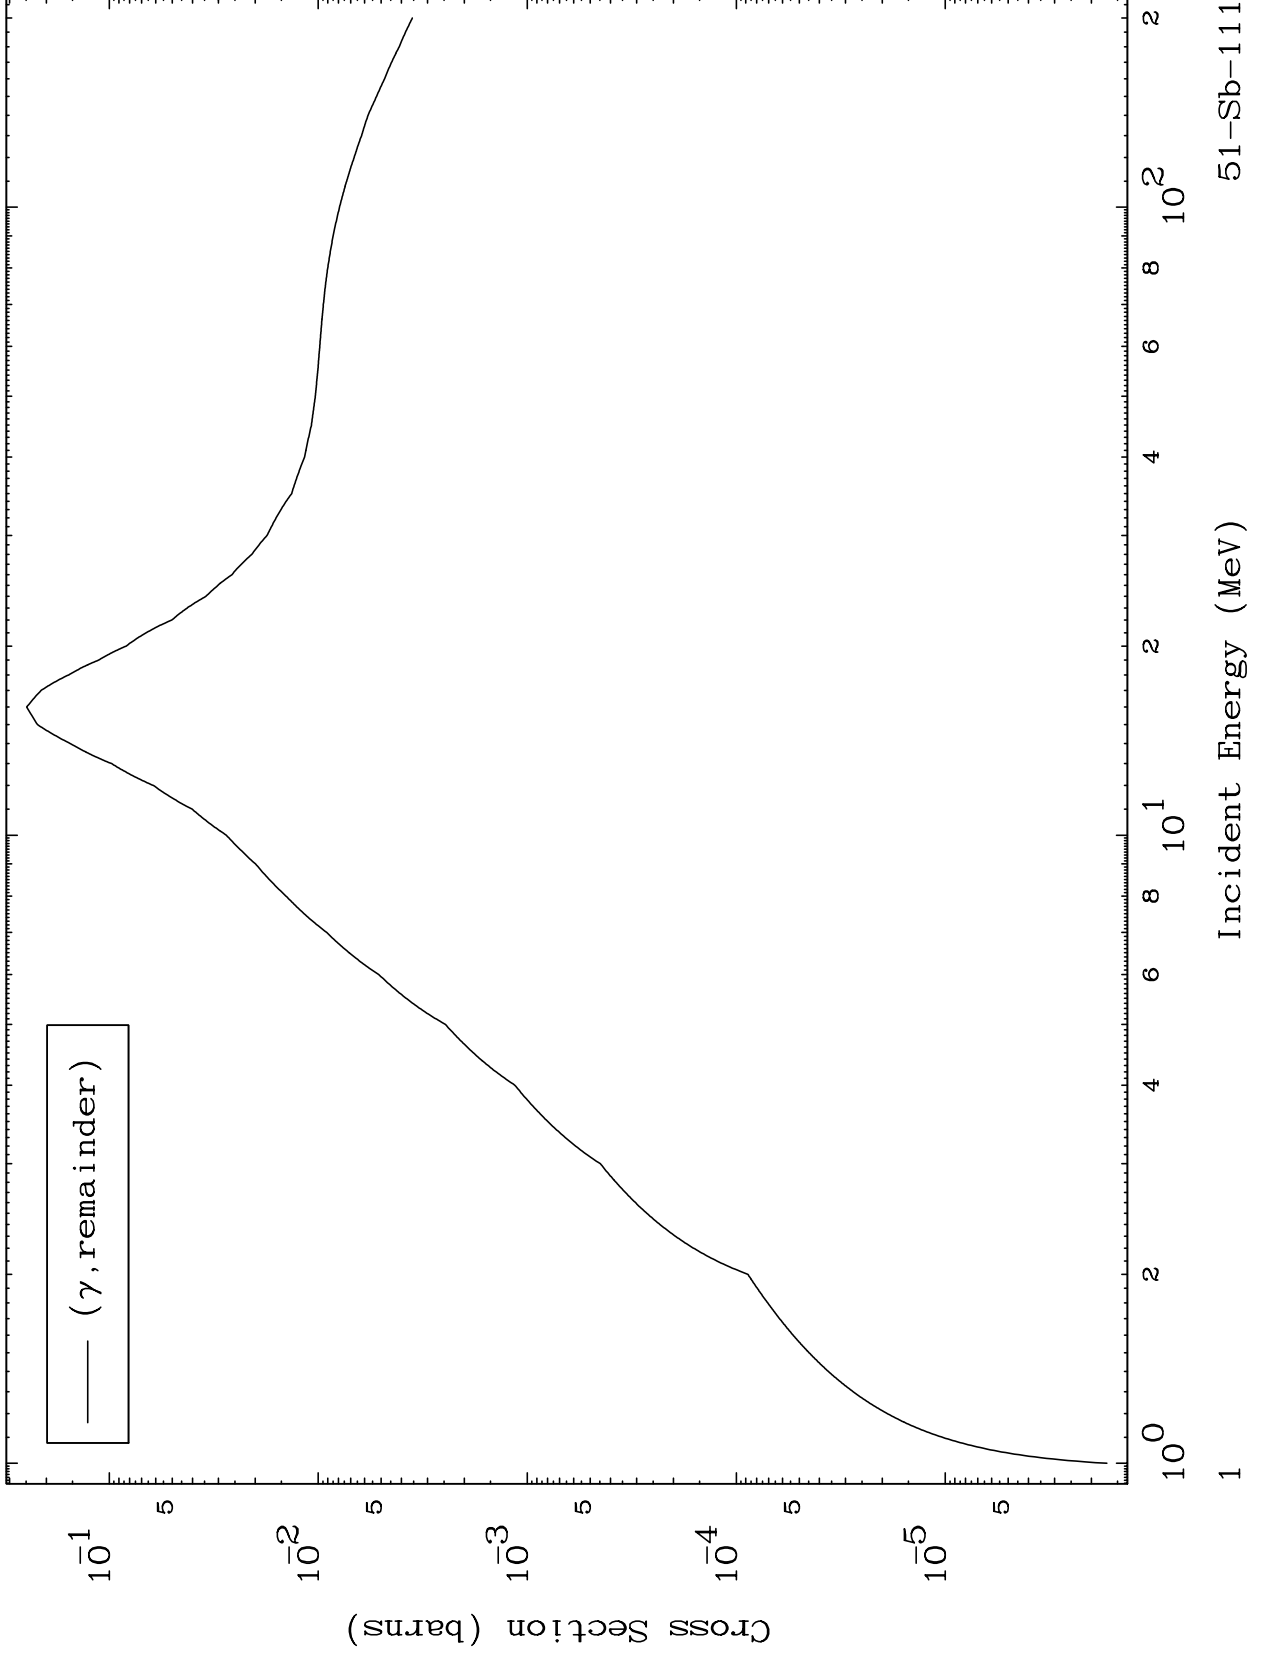

Press Mouse Button to Start

MAT 5095

Photon Major  
0 Kelvin Cross Sections

51-Sb-111

51-Sb-111