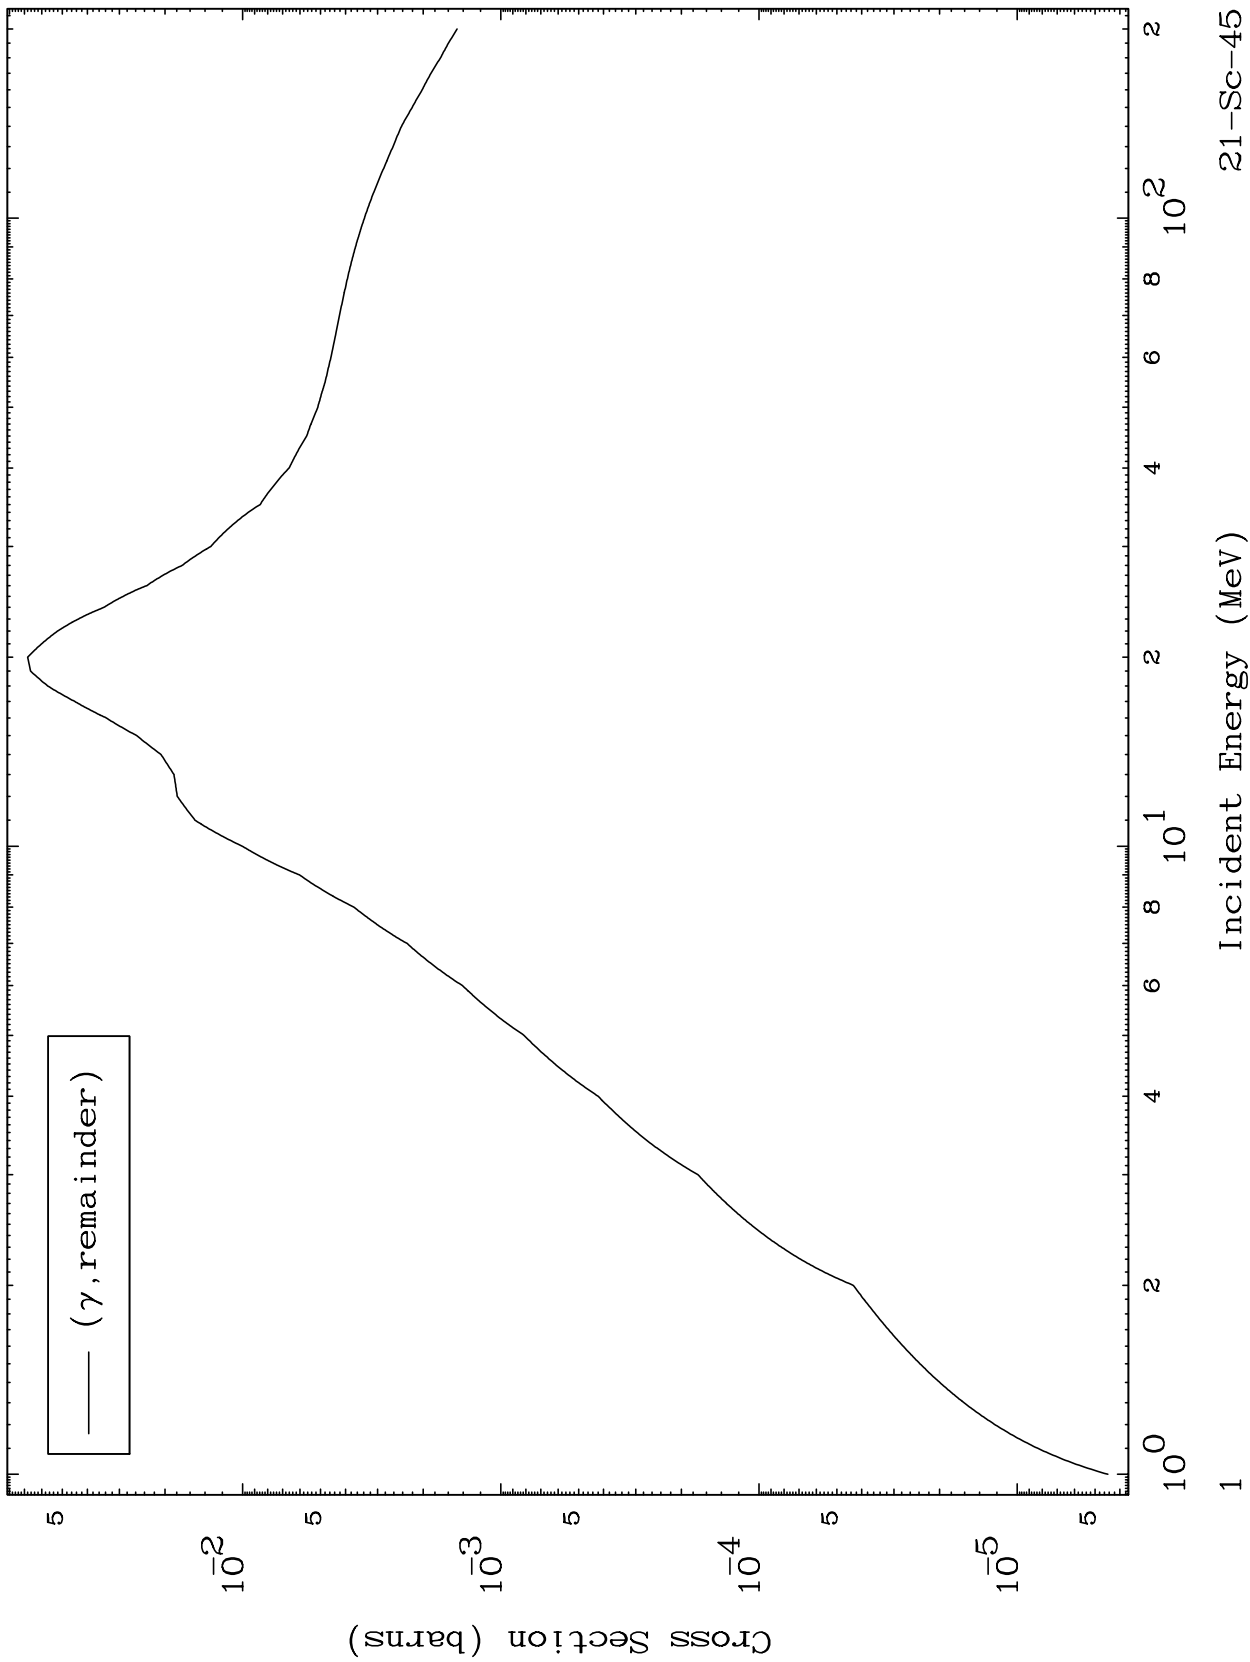

Press Mouse Button to Start

MAT 2125

Photon Major  
0 Kelvin Cross Sections

21-Sc-45

21-Sc-45