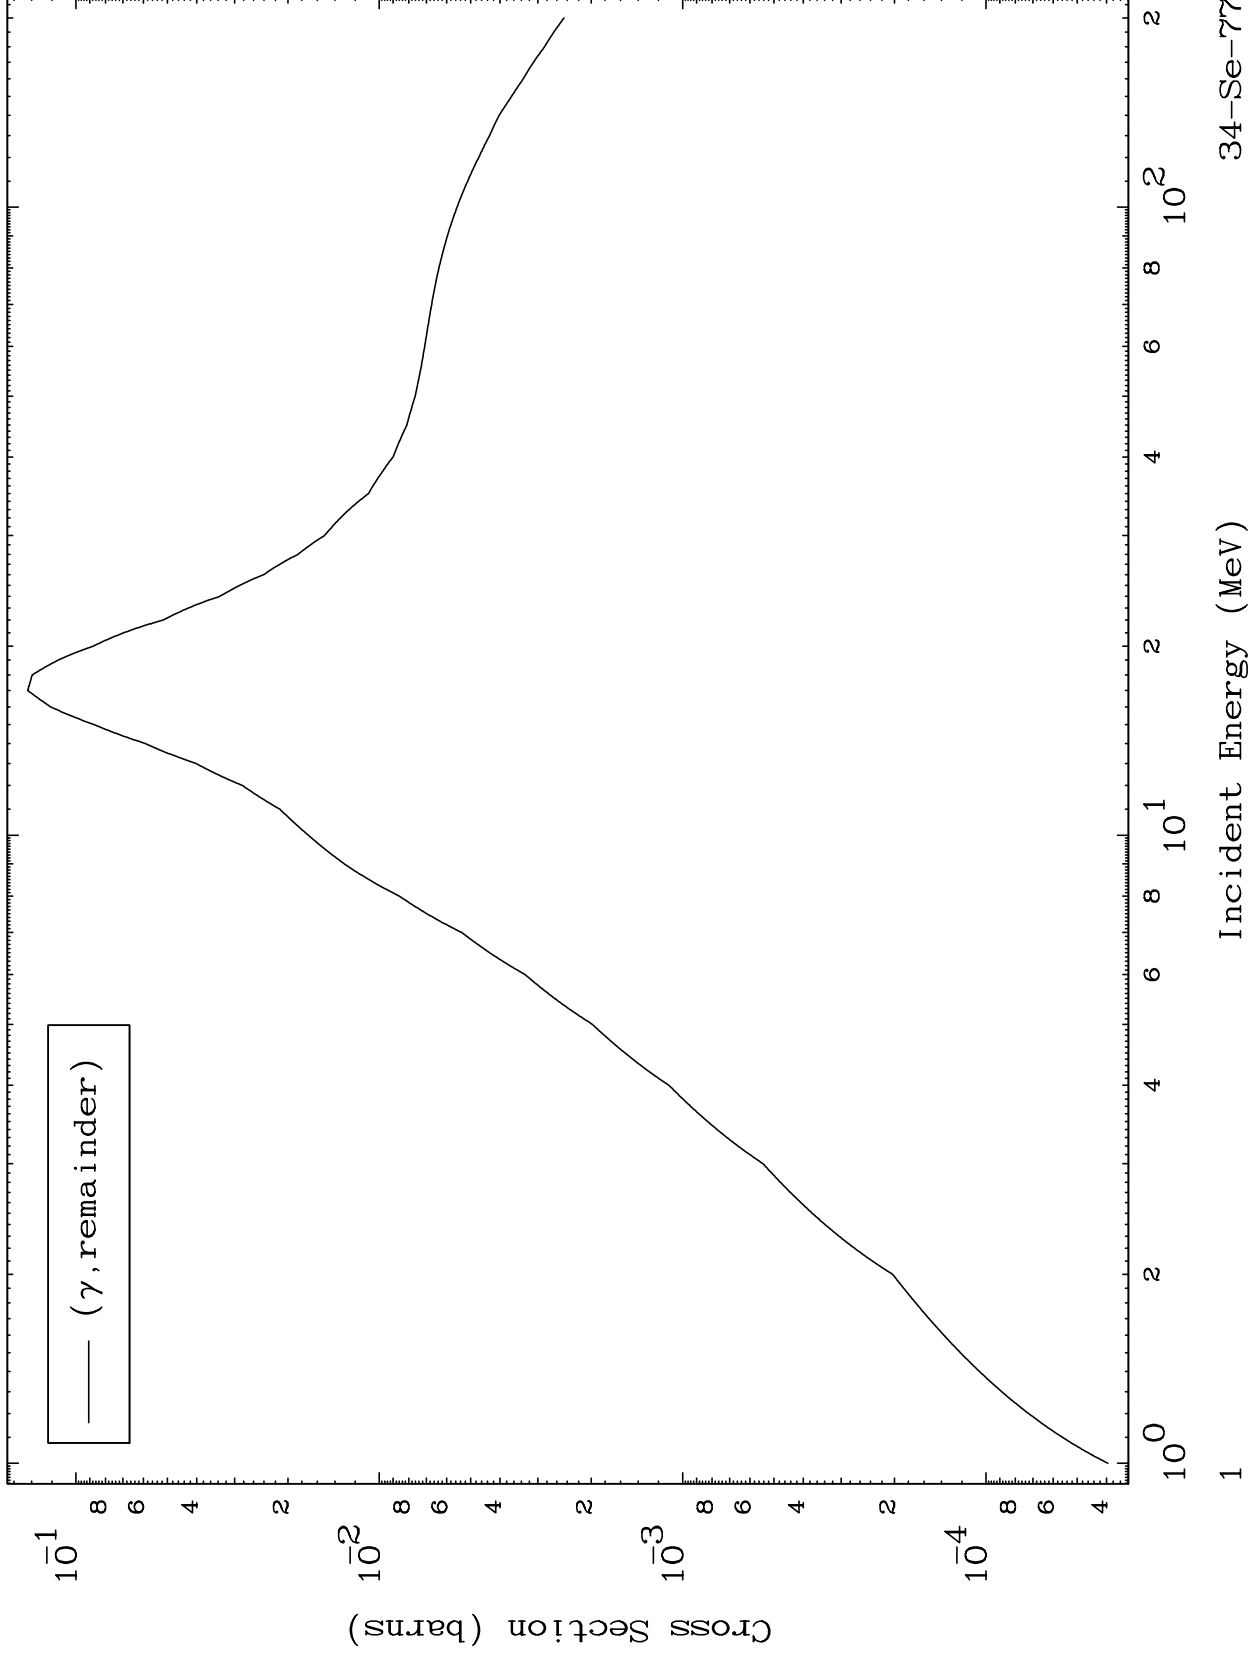

Press Mouse Button to Start

MAT 3435

Photon Major
0 Kelvin Cross Sections

³⁴Se-77

³⁴Se-77