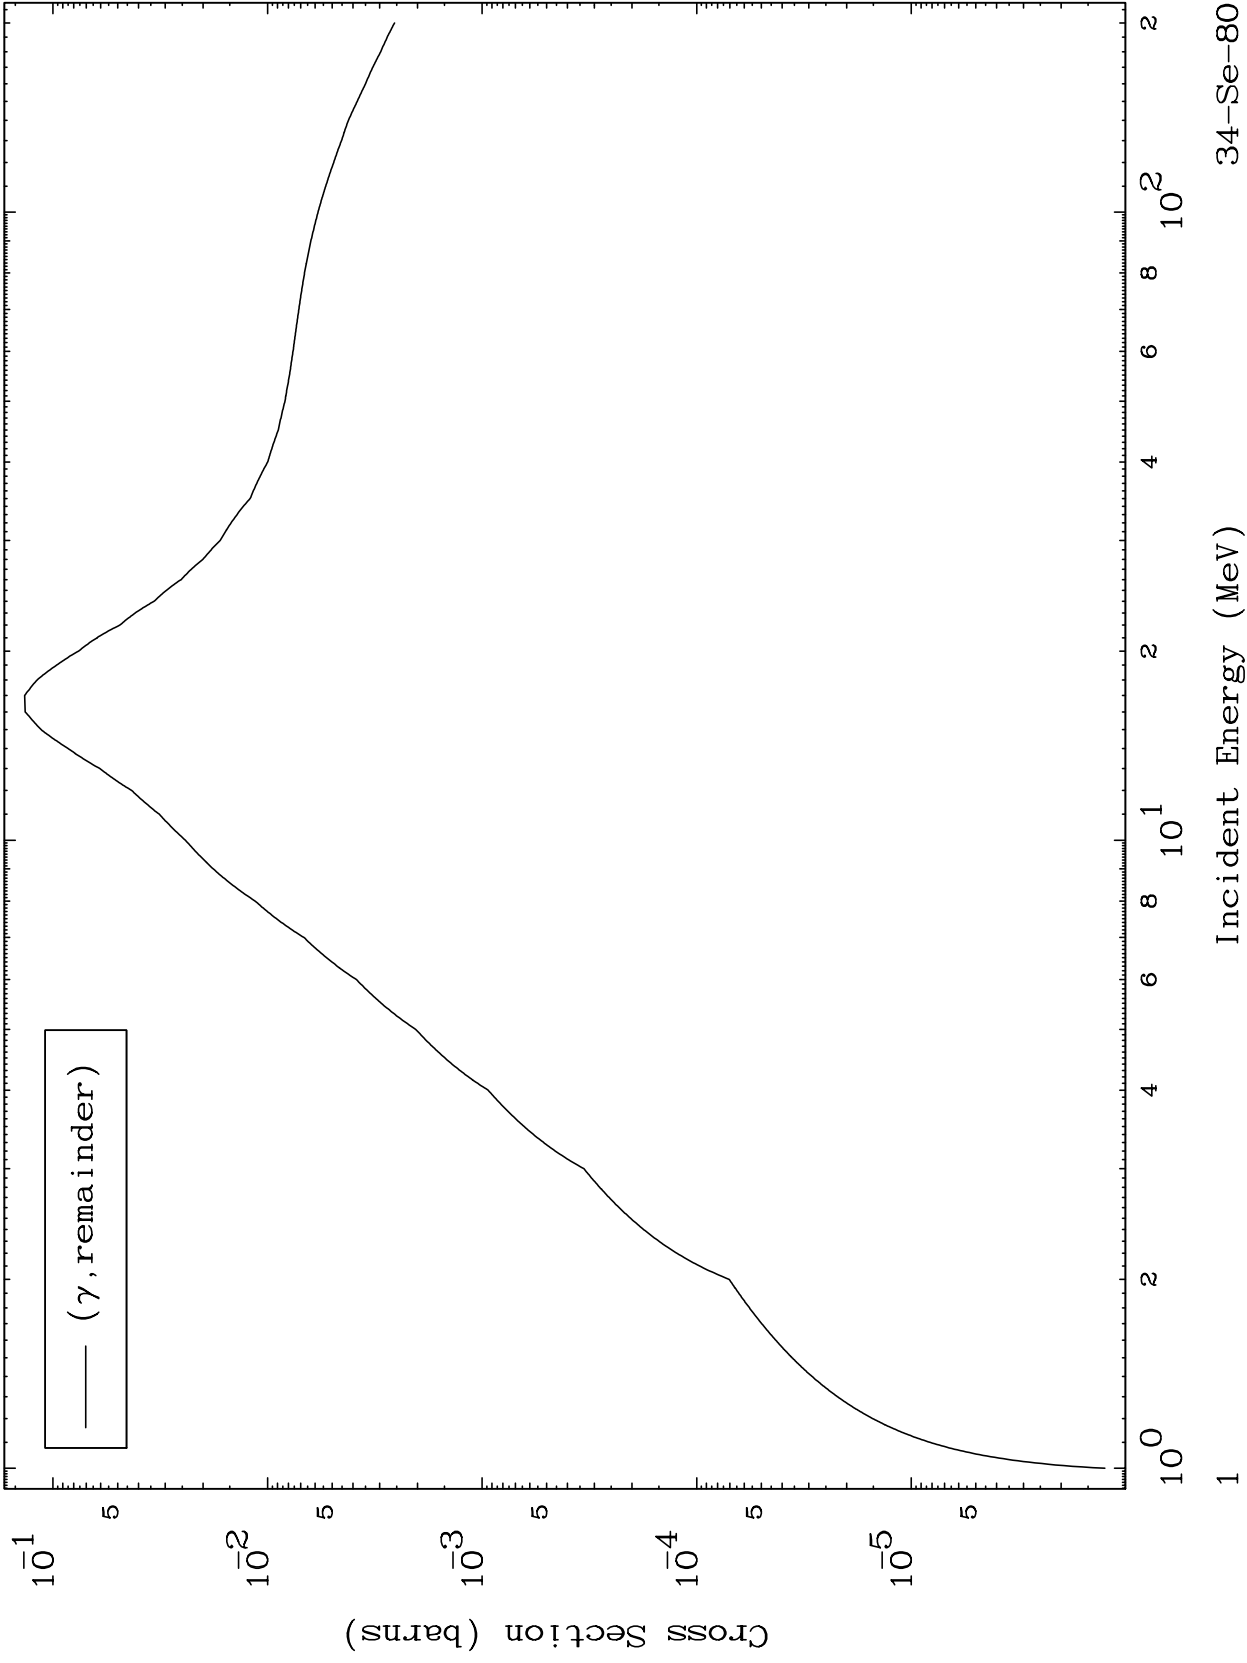

Press Mouse Button to Start

MAT 3443

Photon Major
0 Kelvin Cross Sections

³⁴Se-80

³⁴Se-80