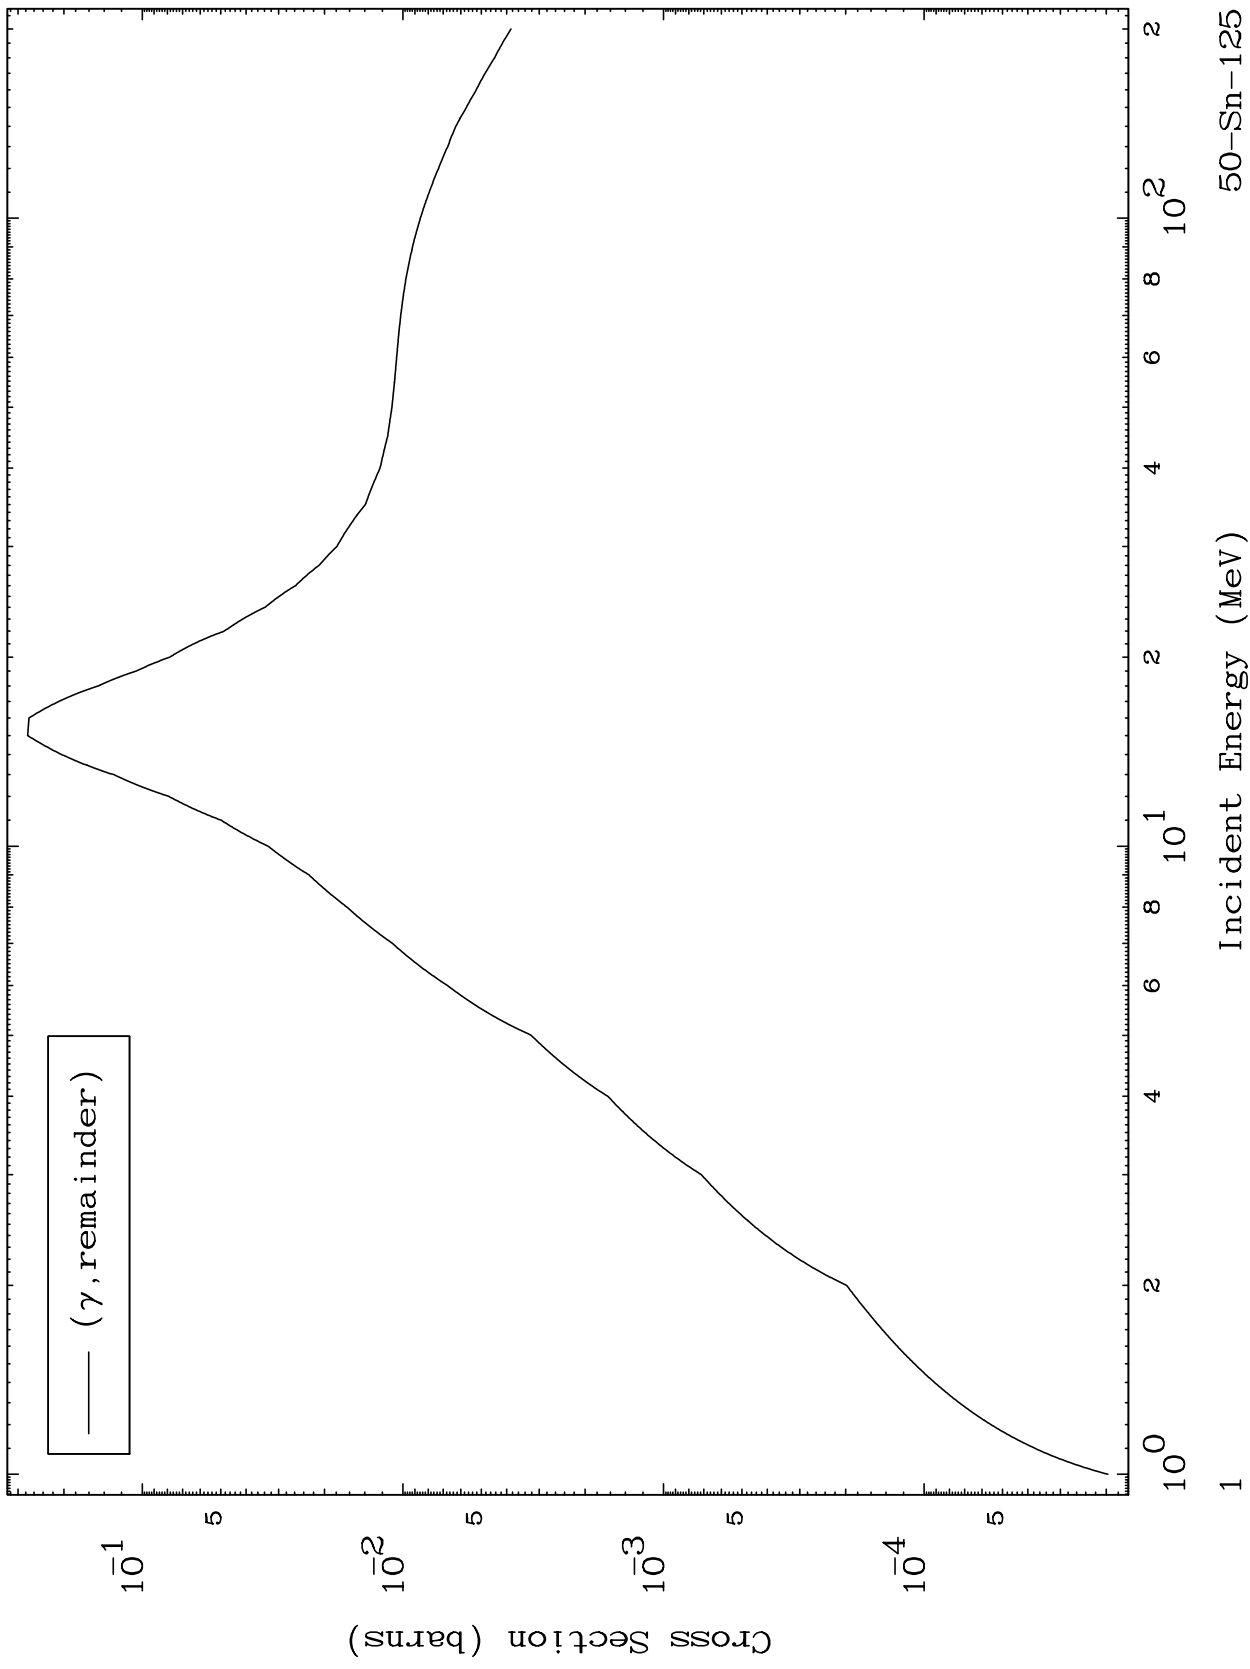

Press Mouse Button to Start

MAT 5065

Photon Major
0 Kelvin Cross Sections

50-Sn-125

50-Sn-125