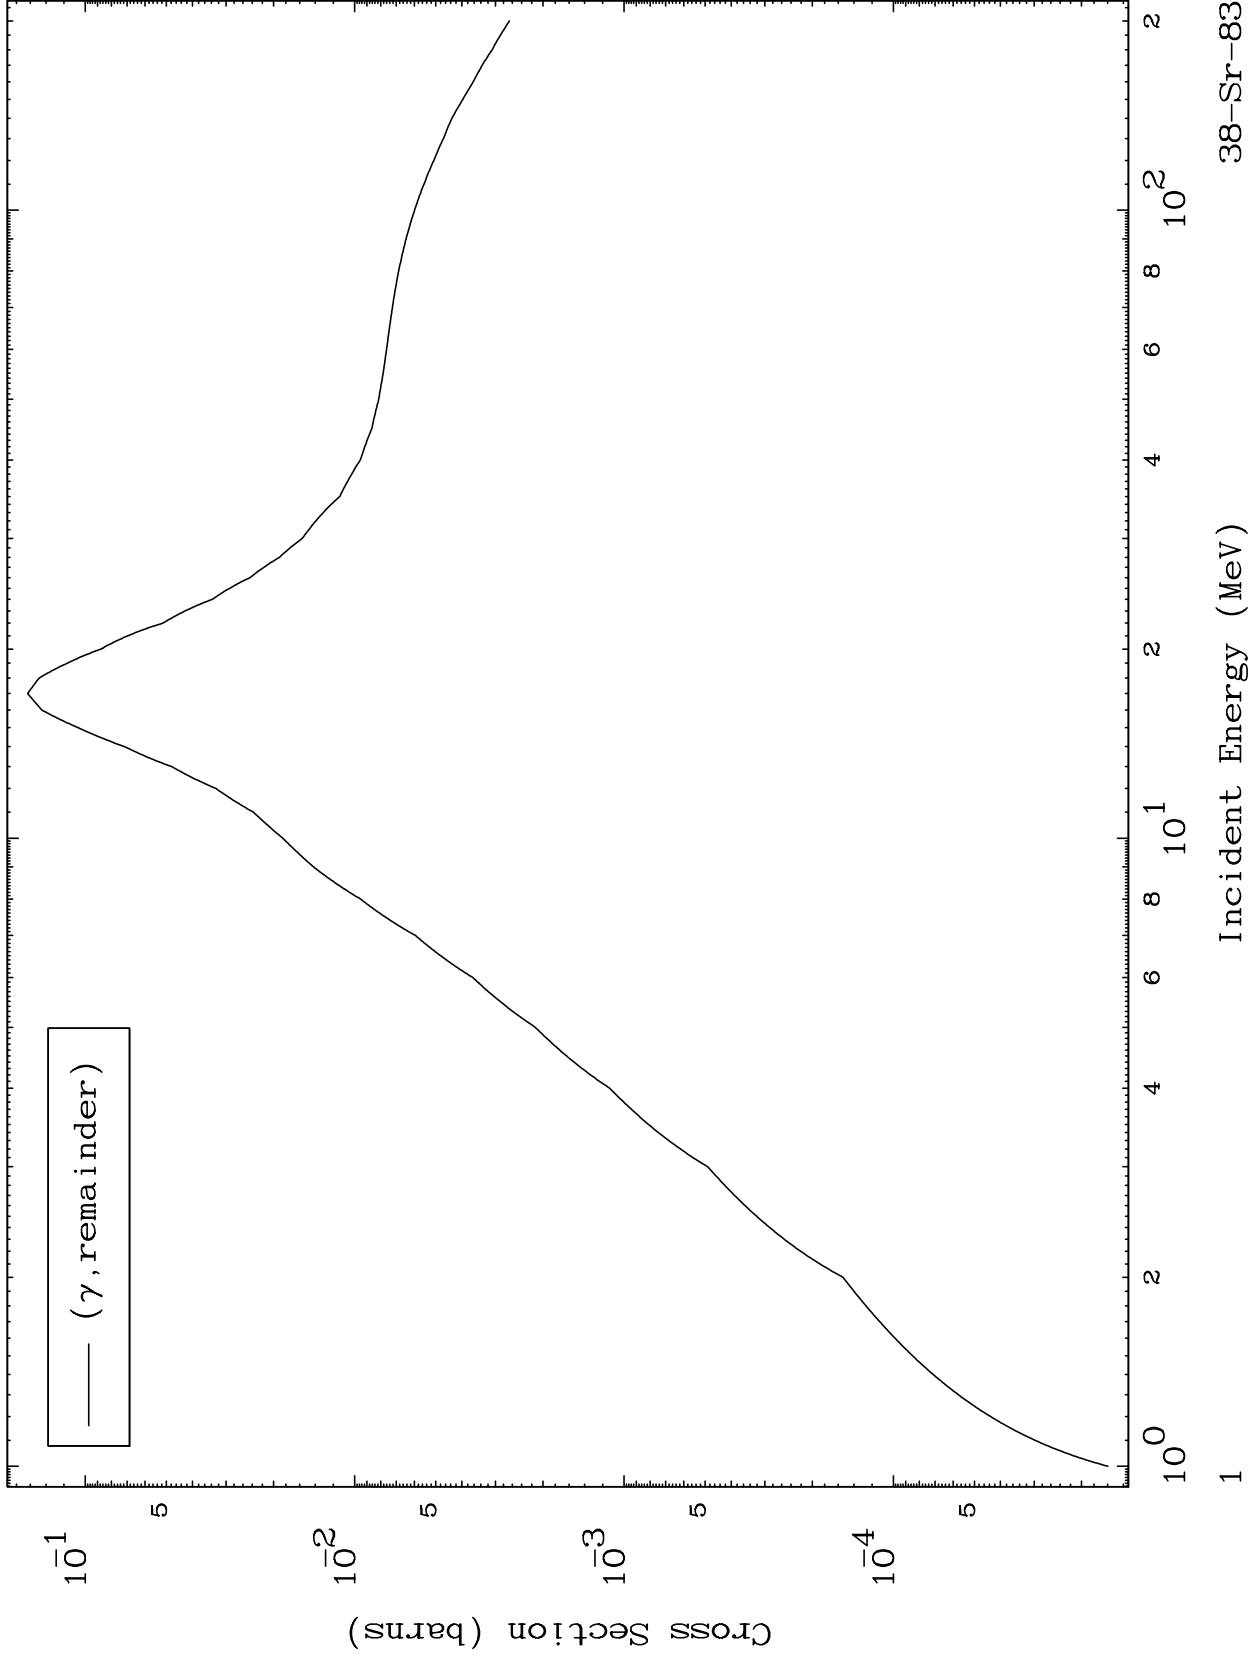

Press Mouse Button to Start

MAT 3823

Photon Major
0 Kelvin Cross Sections

38-Sr-83

38-Sr-83