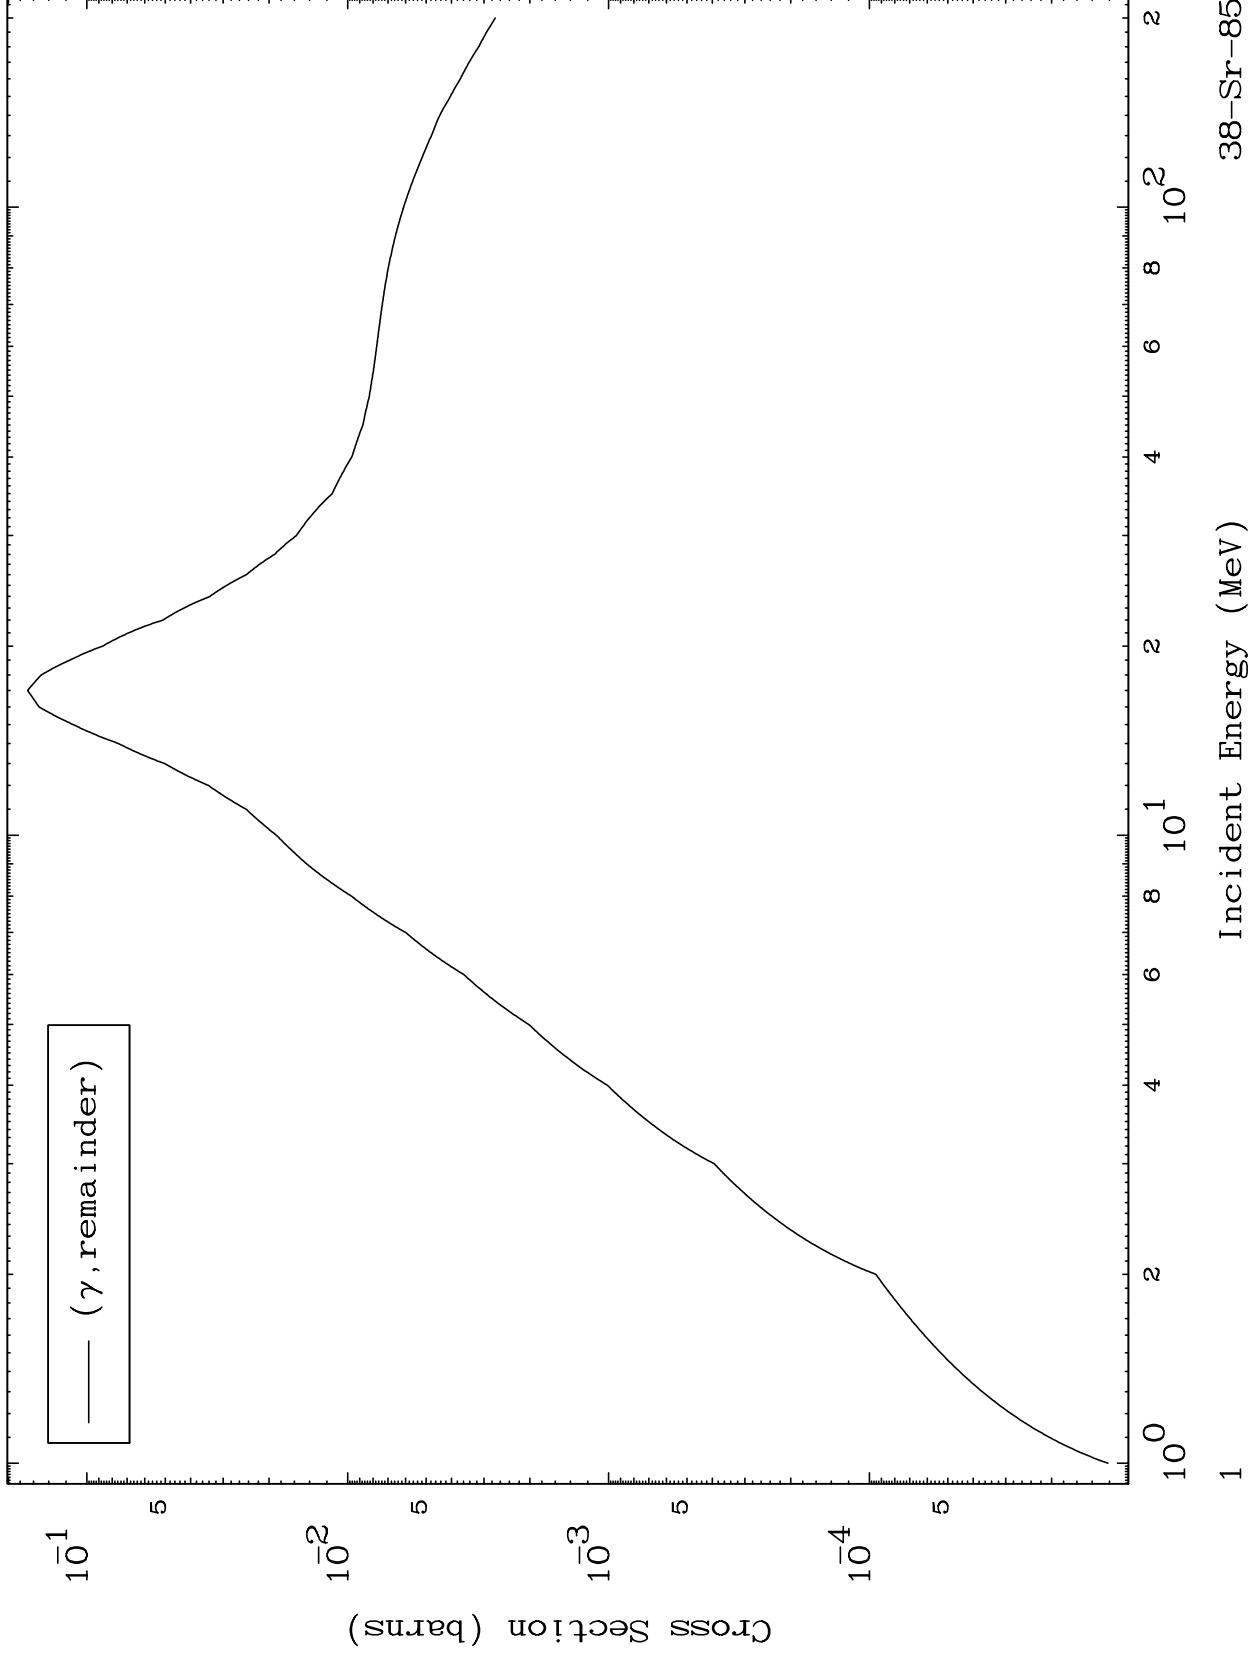

Press Mouse Button to Start

MAT 3828

Photon Major
0 Kelvin Cross Sections

38-Sr-85

38-Sr-85