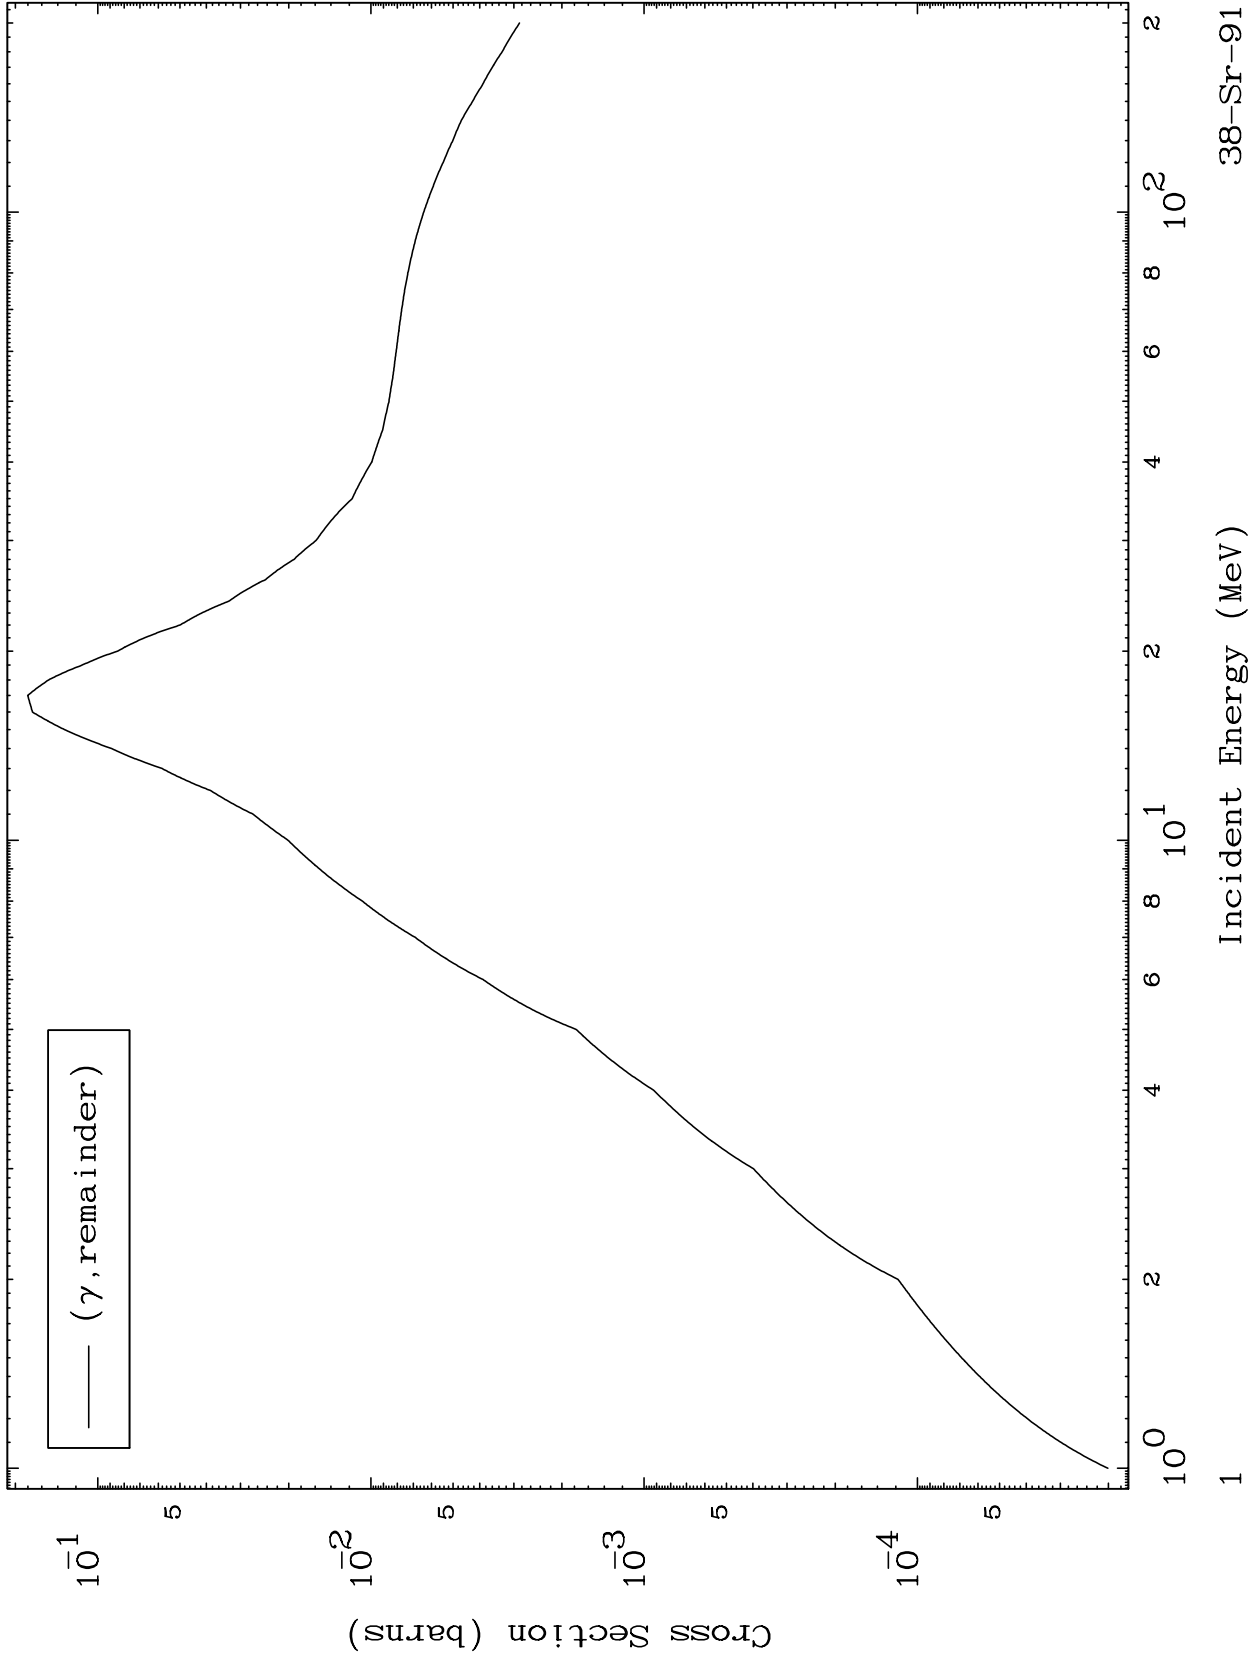

Press Mouse Button to Start

MAT 3846

Photon Major  
0 Kelvin Cross Sections

38-Sr-91

38-Sr-91