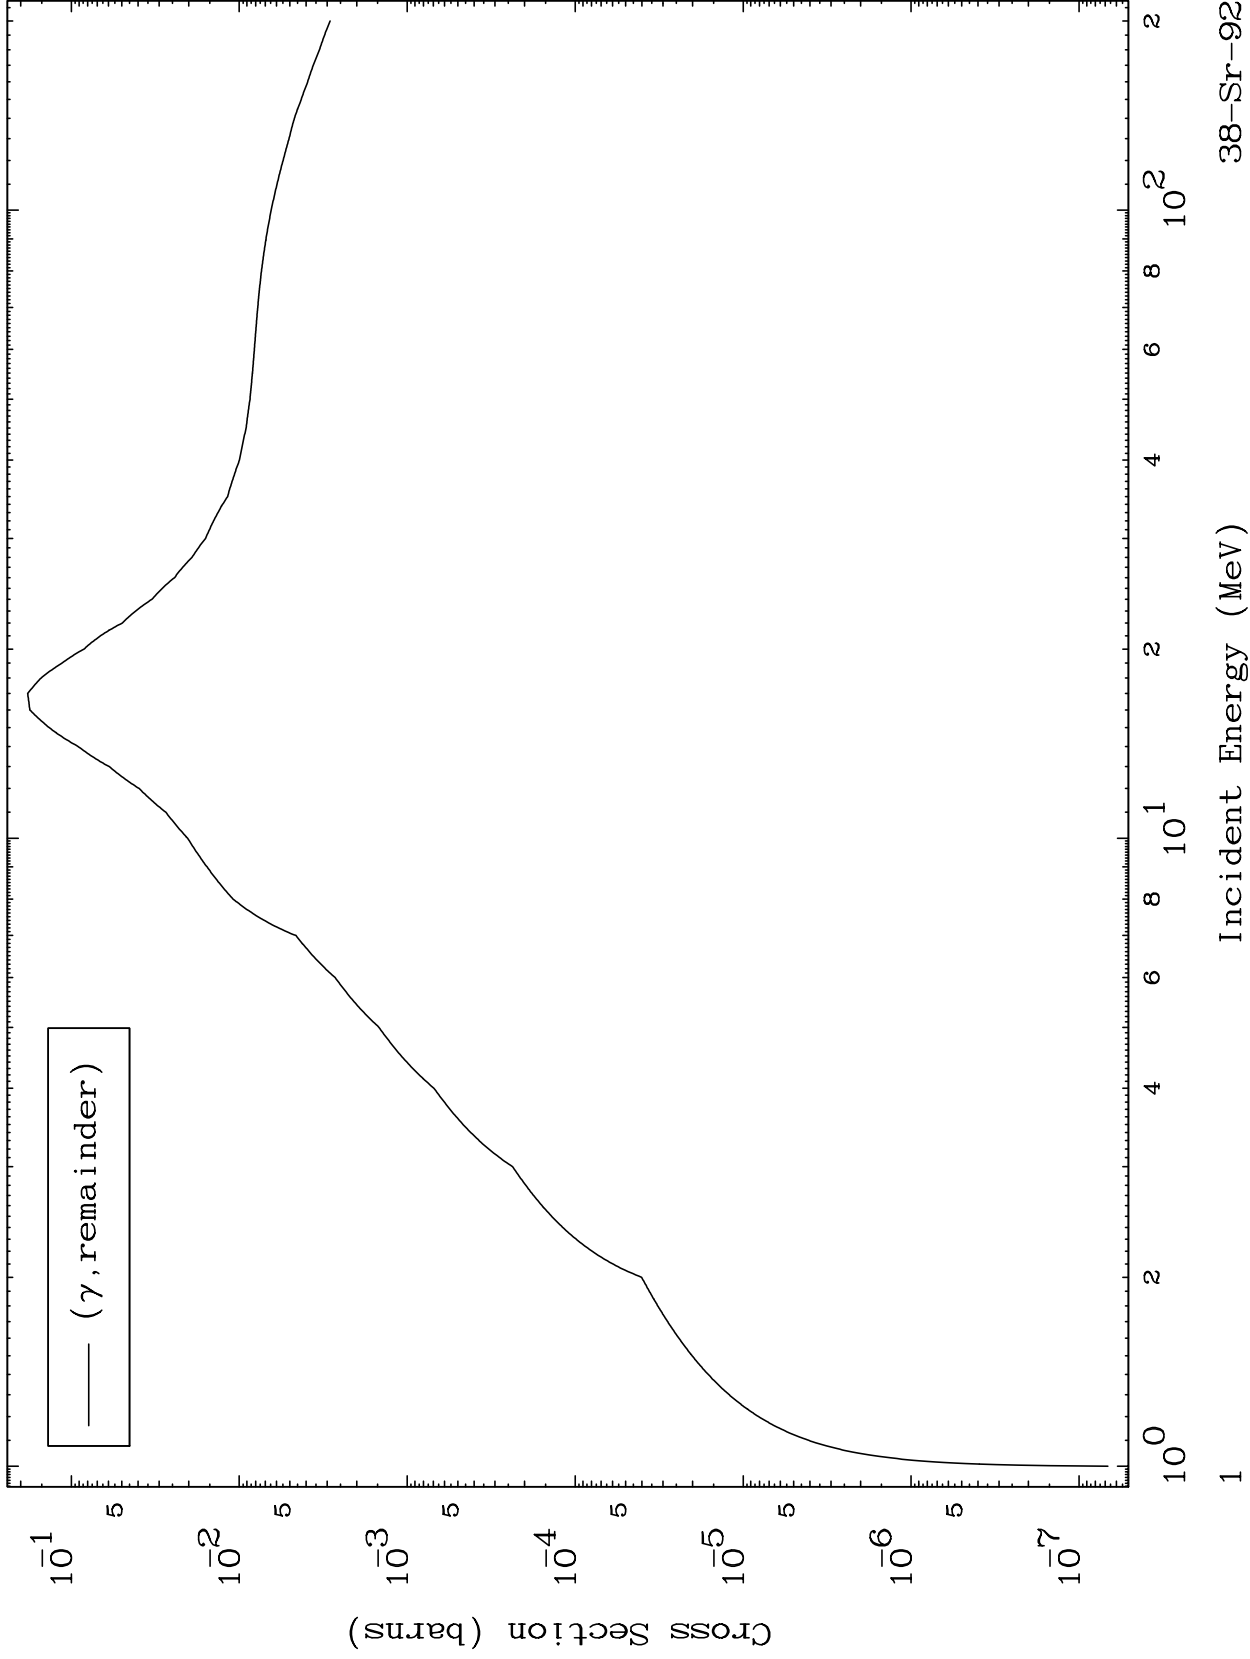

Press Mouse Button to Start

MAT 3849

Photon Major
0 Kelvin Cross Sections

38-Sr-92

38-Sr-92