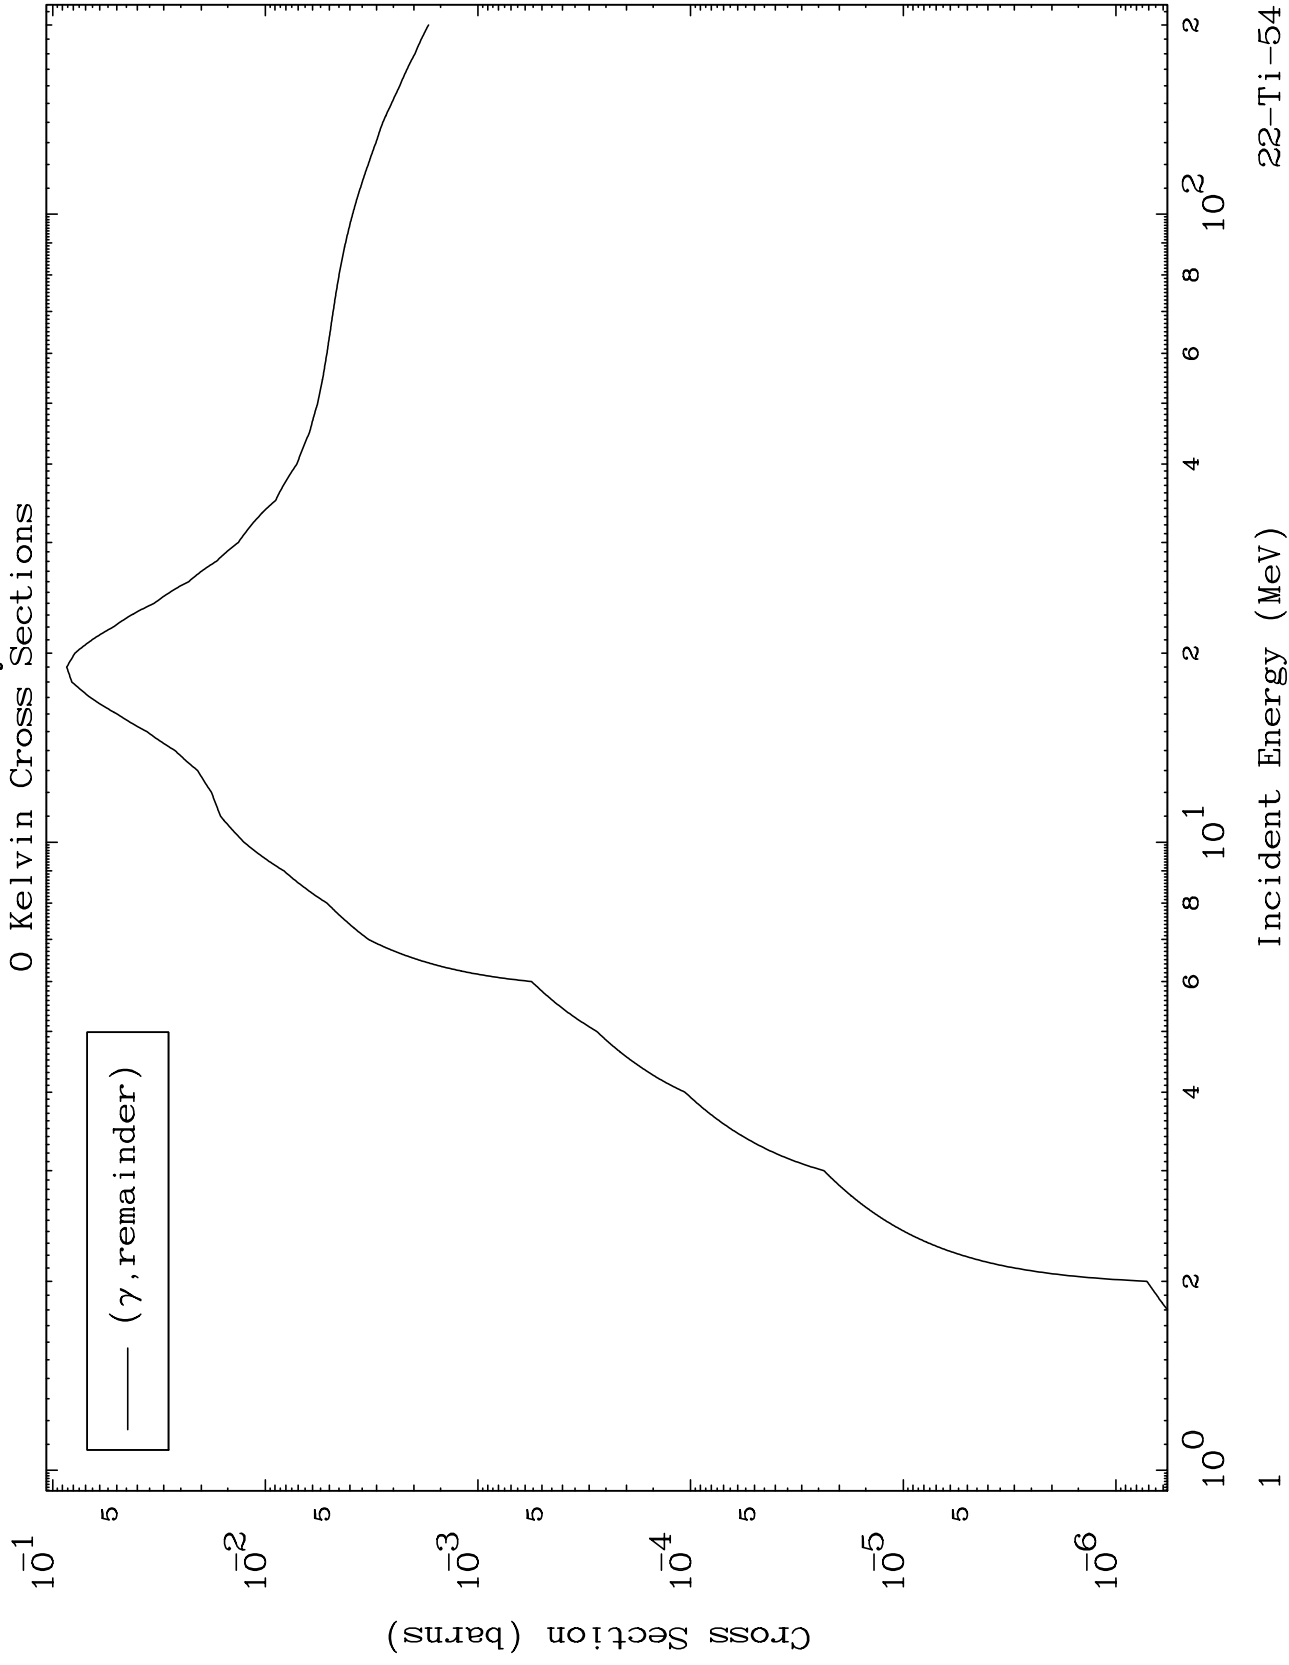

Press Mouse Button to Start

MAT 2249

Photon Major  
0 Kelvin Cross Sections

22-Ti-54

22-Ti-54