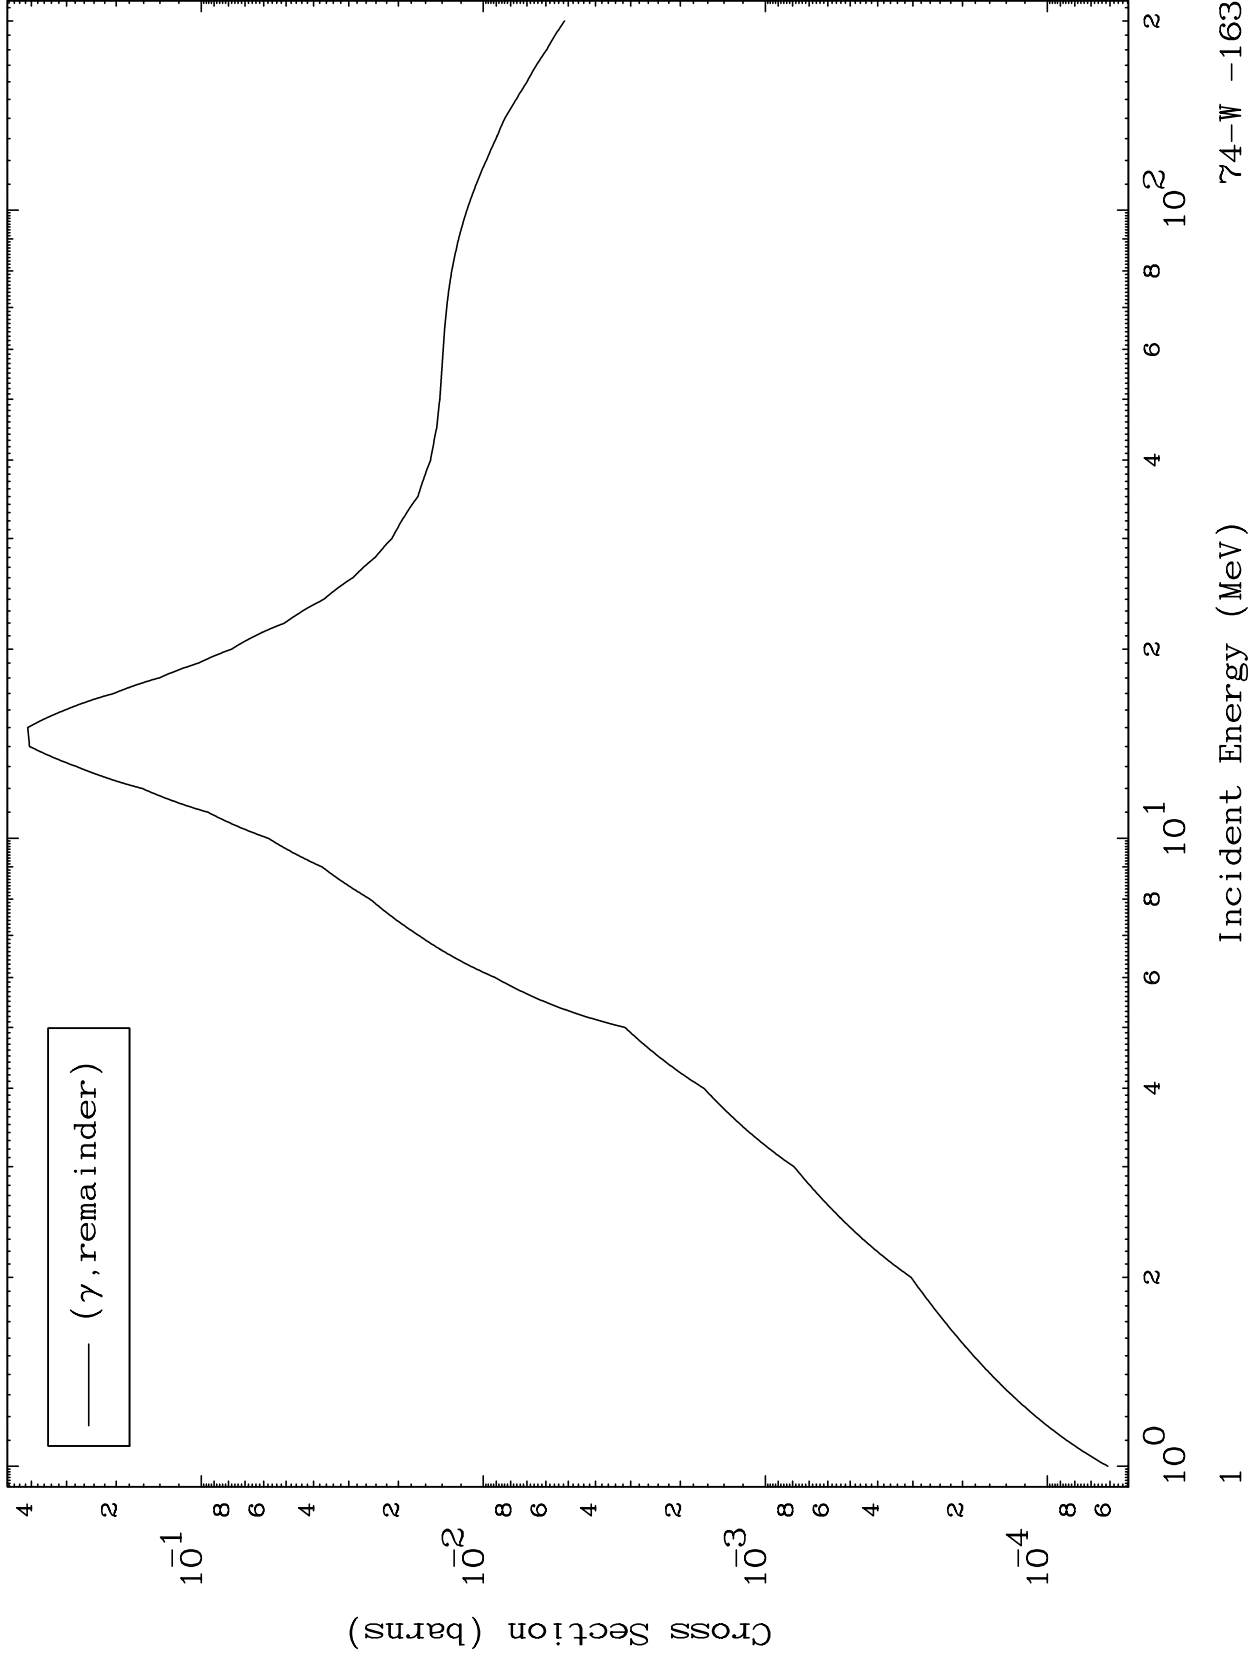

Press Mouse Button to Start

MAT 7374

Photon Major
0 Kelvin Cross Sections

74-W -163

74-W -163