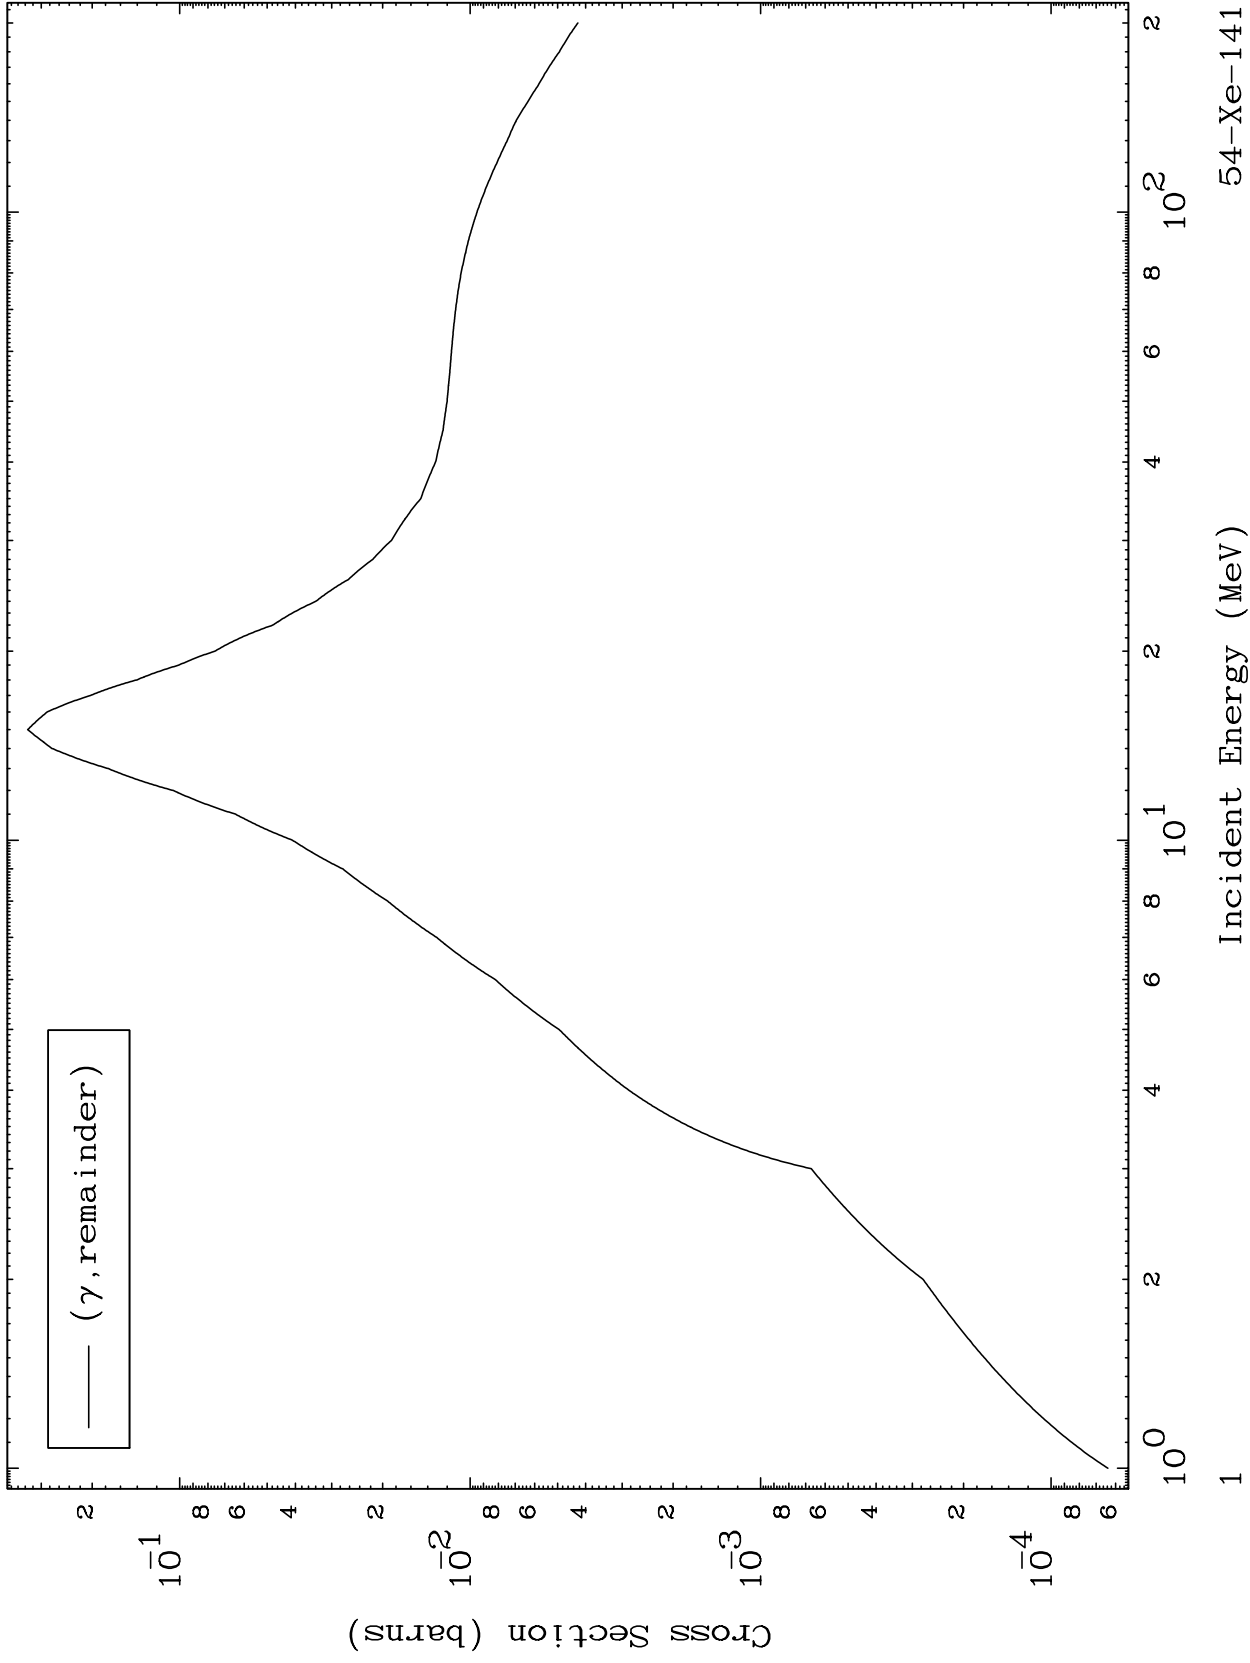

Press Mouse Button to Start

MAT 5476

Photon Major  
0 Kelvin Cross Sections

54-Xe-141

54-Xe-141