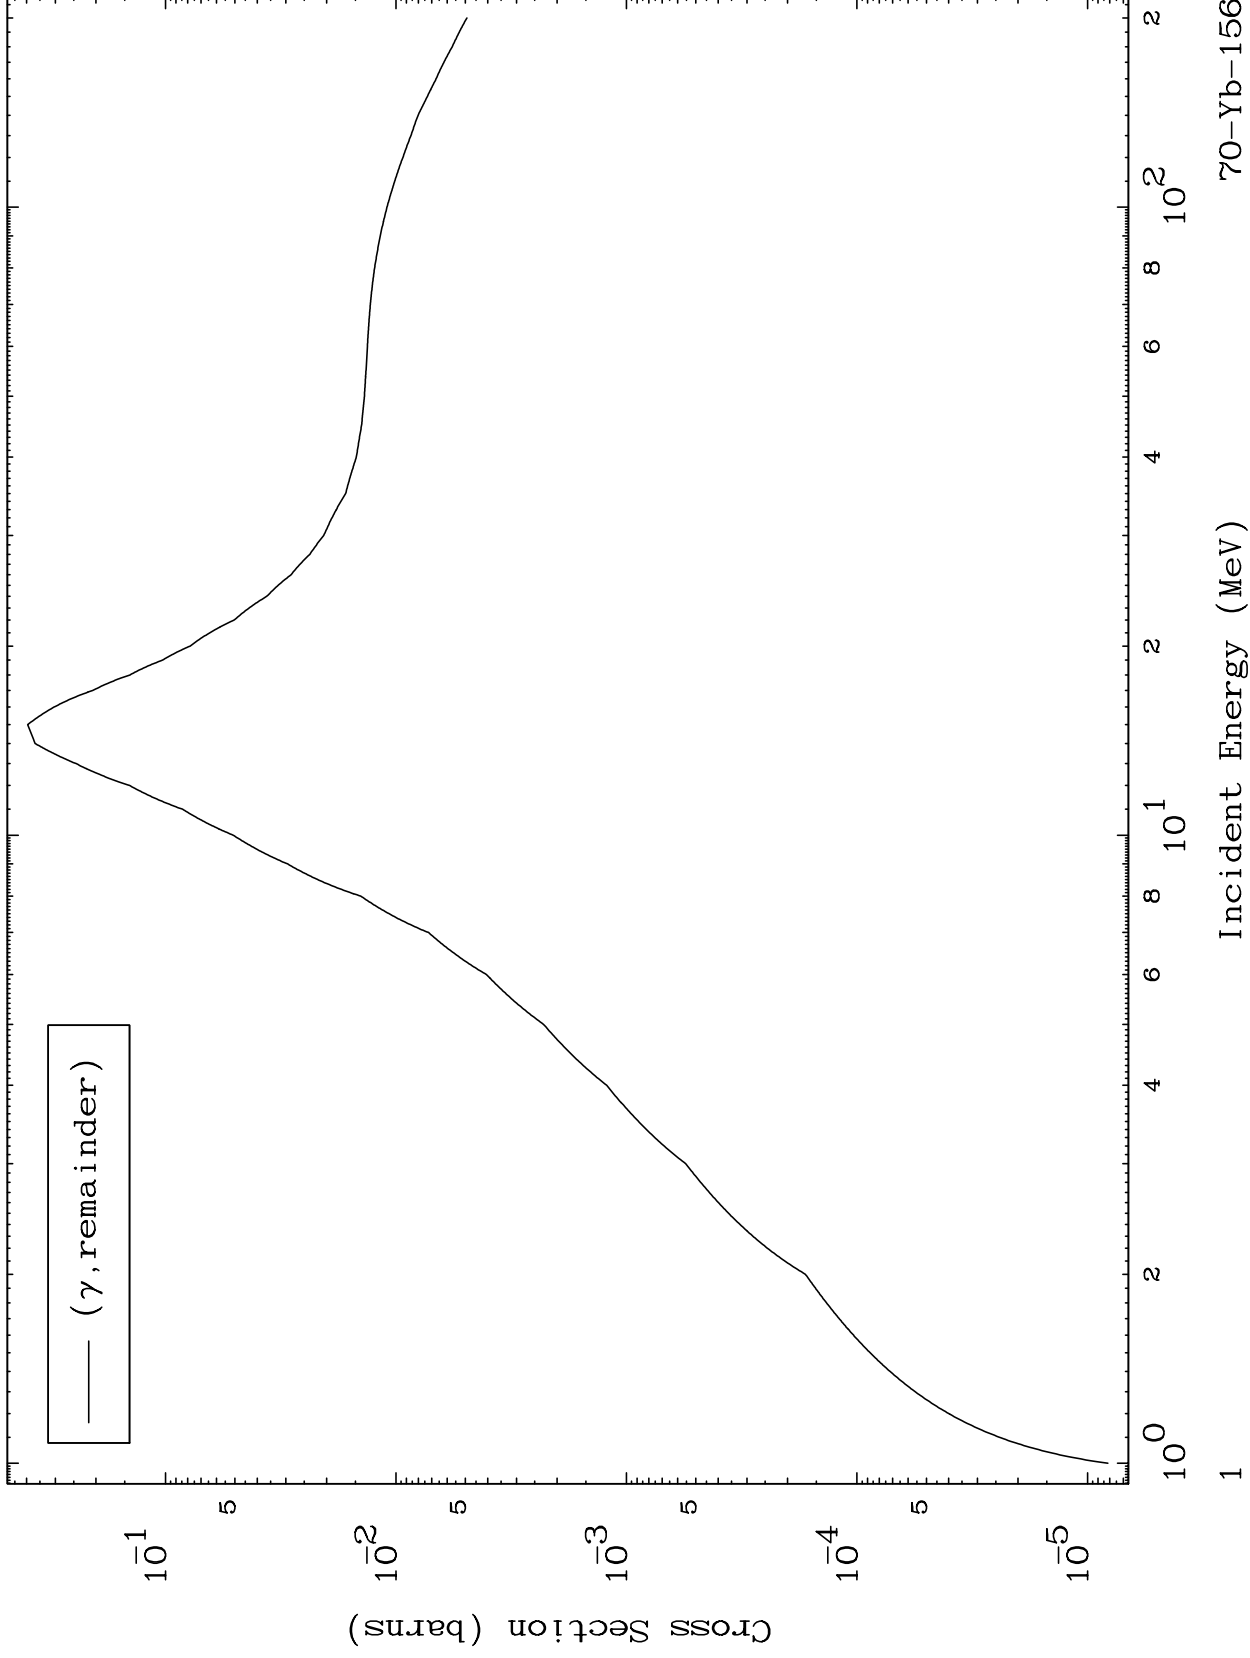

Press Mouse Button to Start

MAT 6989

Photon Major
0 Kelvin Cross Sections

70-Yb-156

70-Yb-156