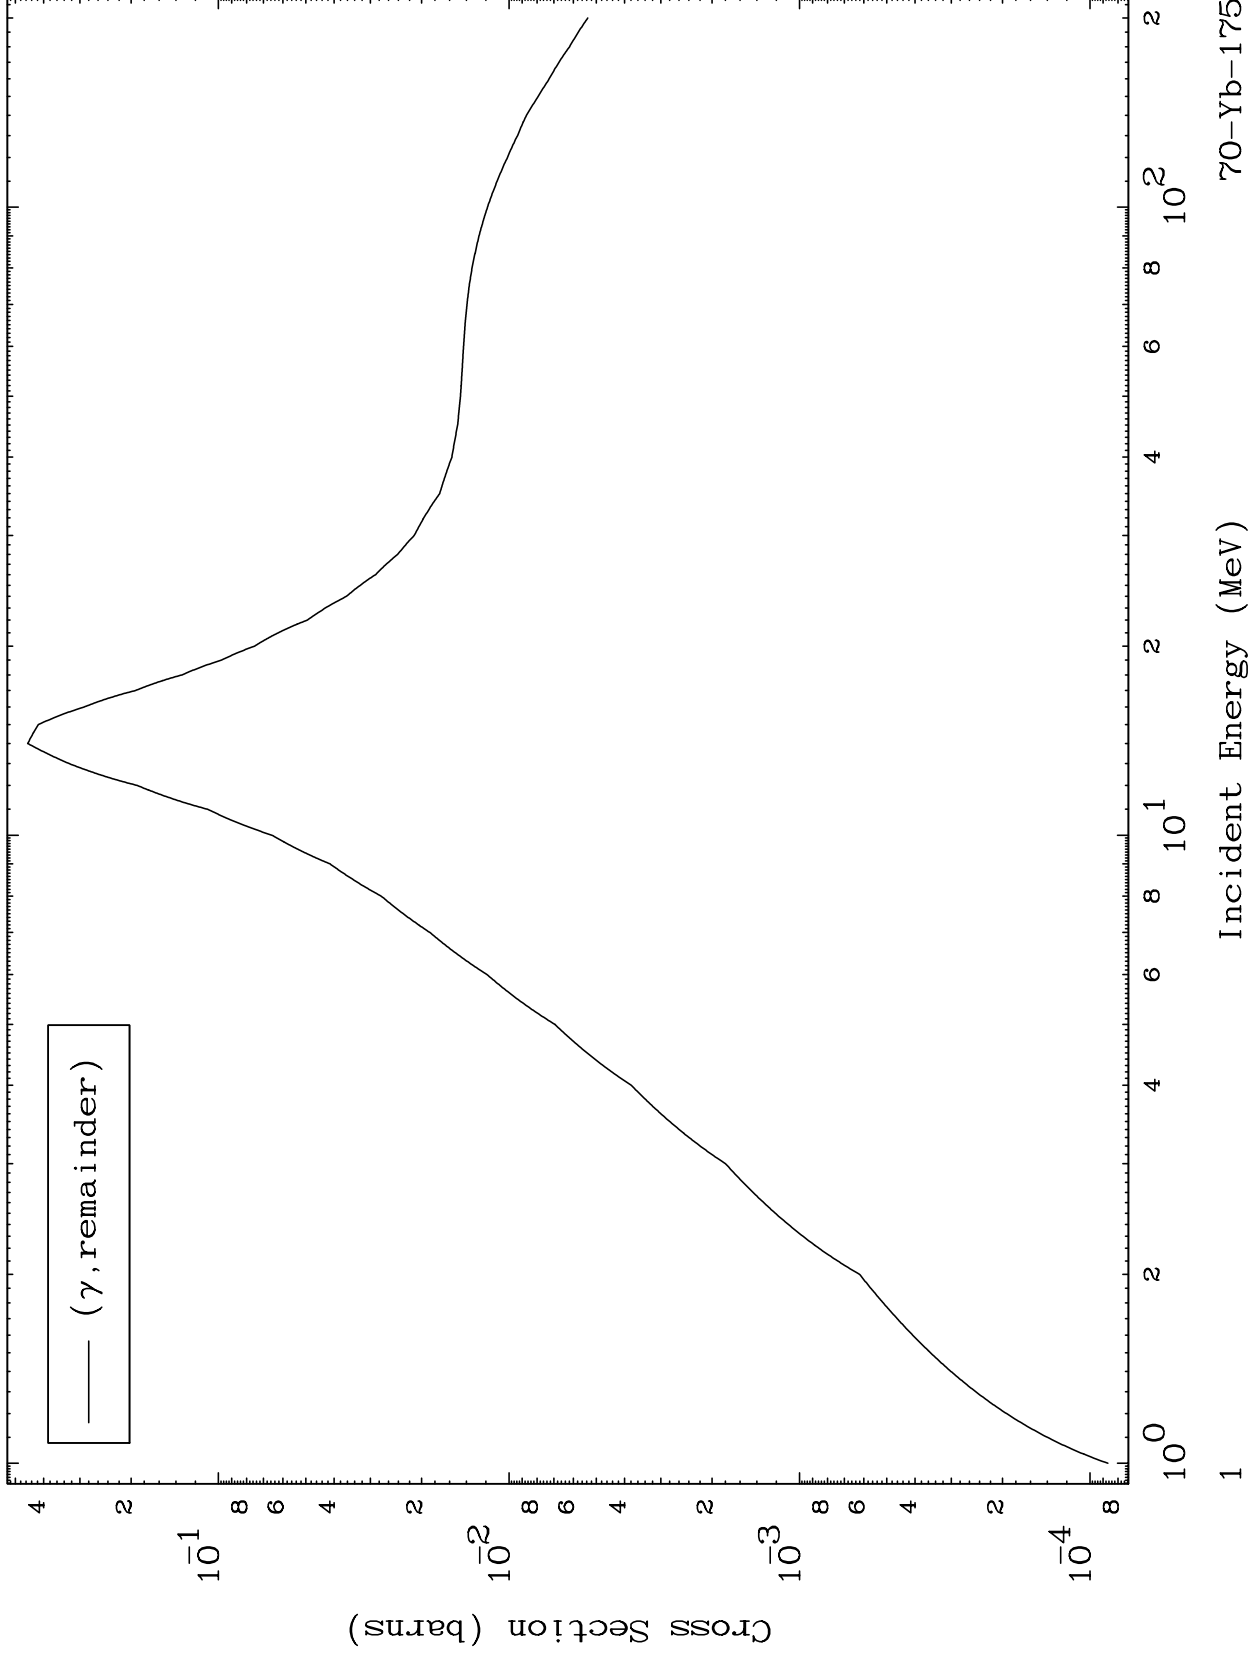

Press Mouse Button to Start

MAT 7046

Photon Major
0 Kelvin Cross Sections

70-Yb-175

70-Yb-175

Incident Energy (MeV)