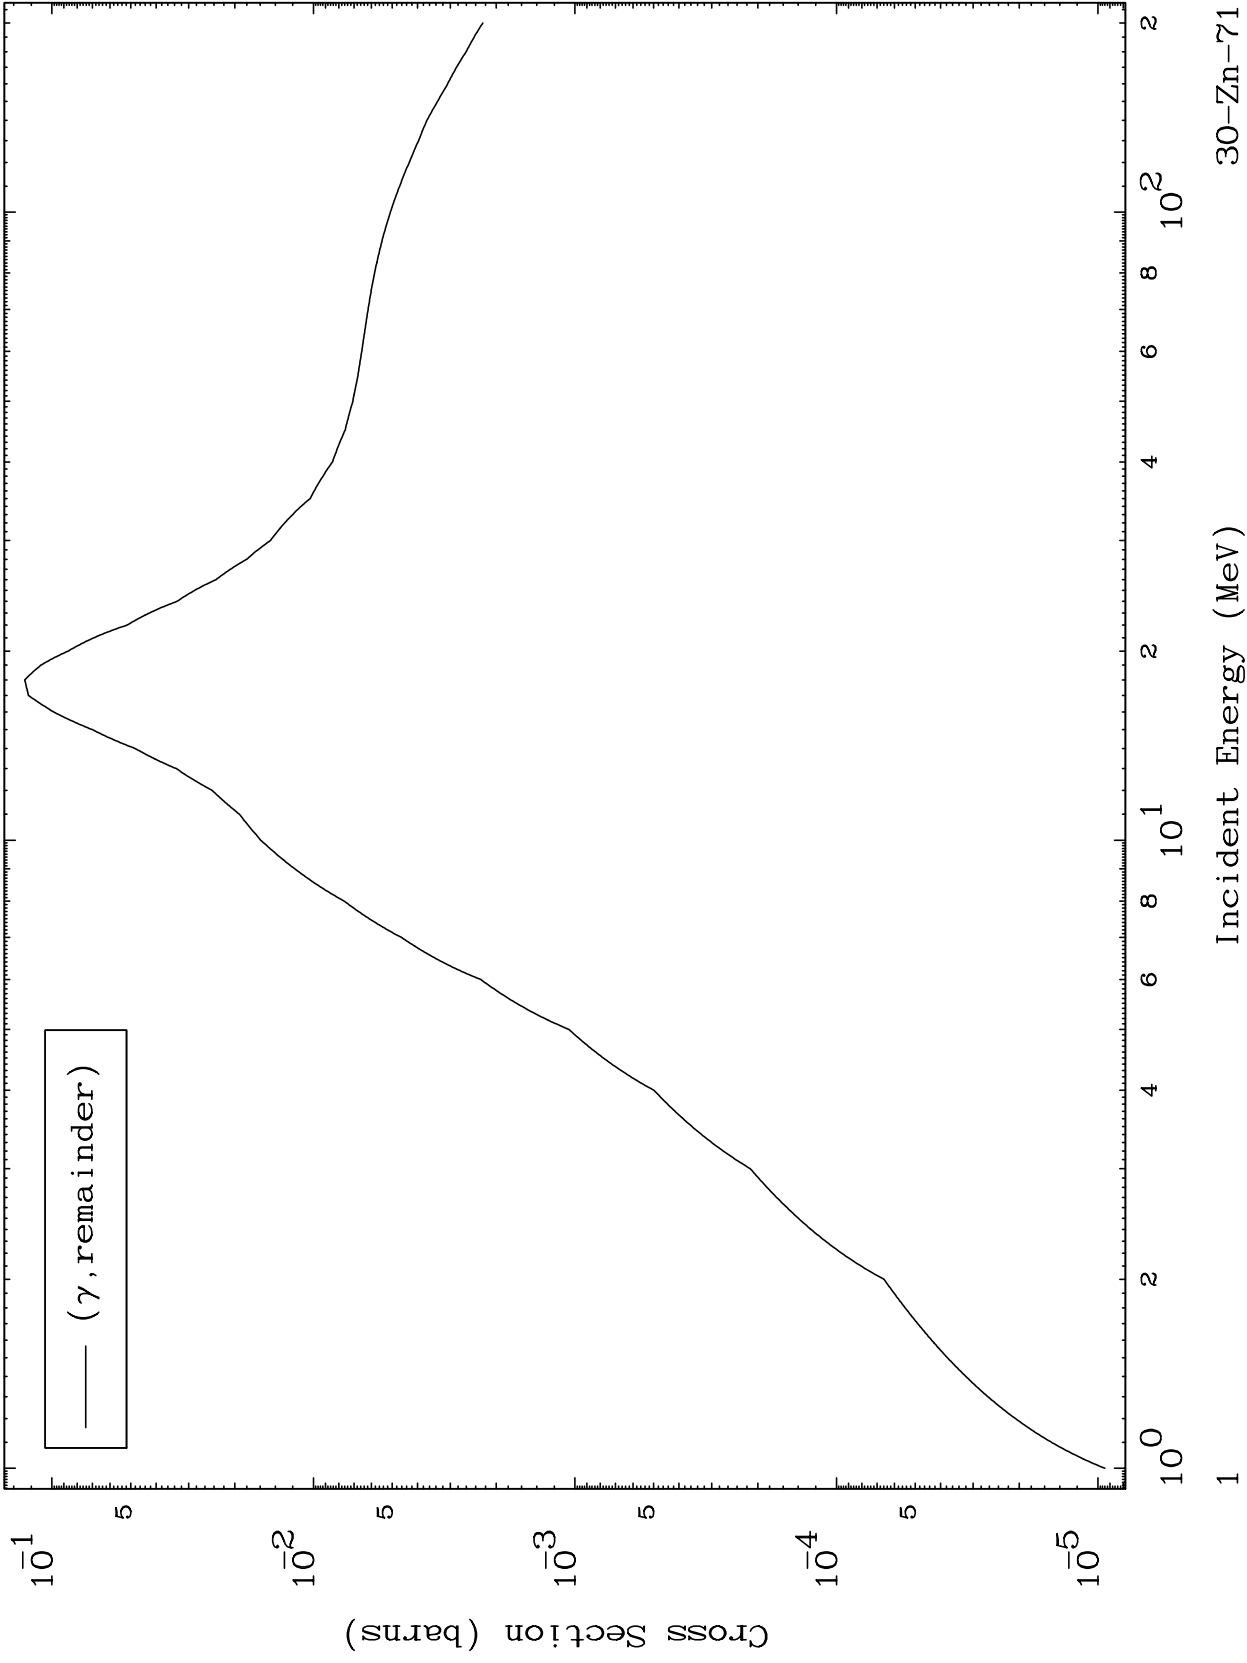

Press Mouse Button to Start

MAT 3047

Photon Major
0 Kelvin Cross Sections

30-Zn-71

30-Zn-71