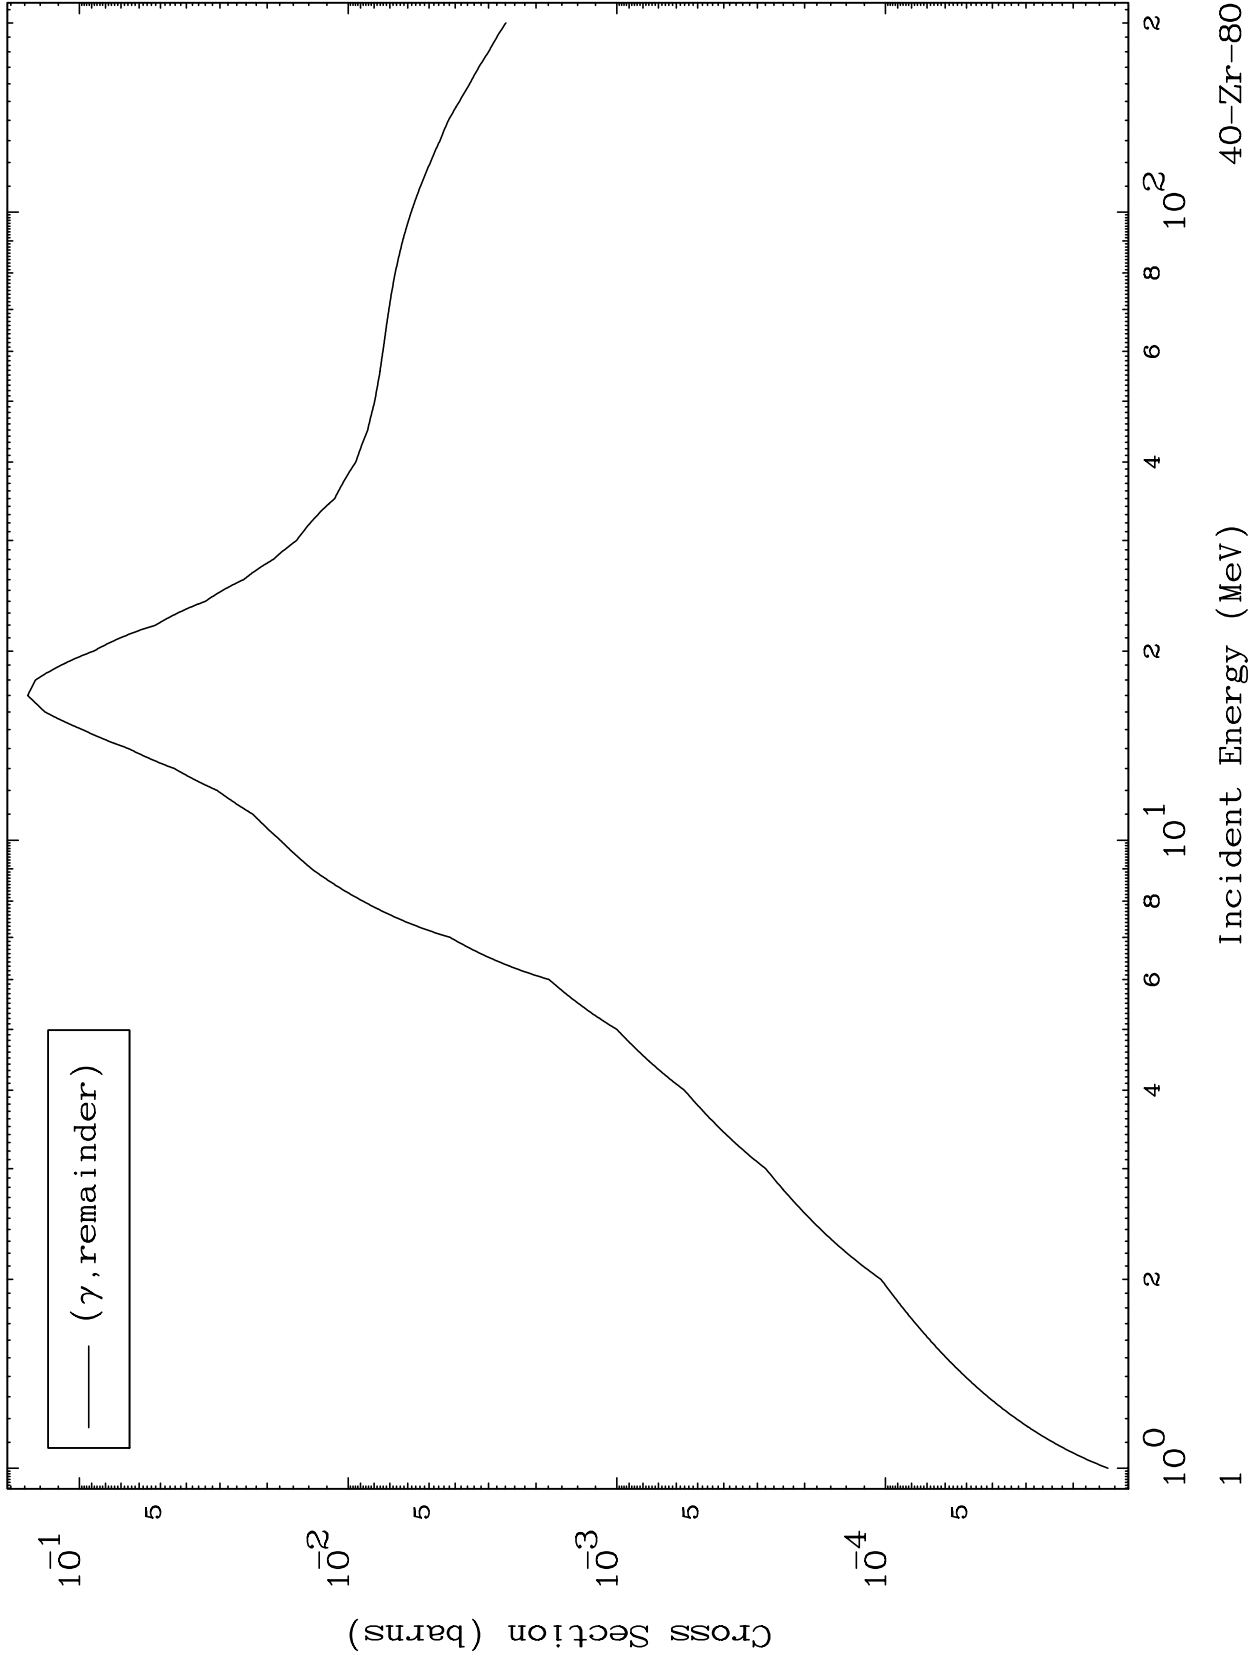

Press Mouse Button to Start

MAT 3995

Photon Major
0 Kelvin Cross Sections

40-Zr-80

40-Zr-80