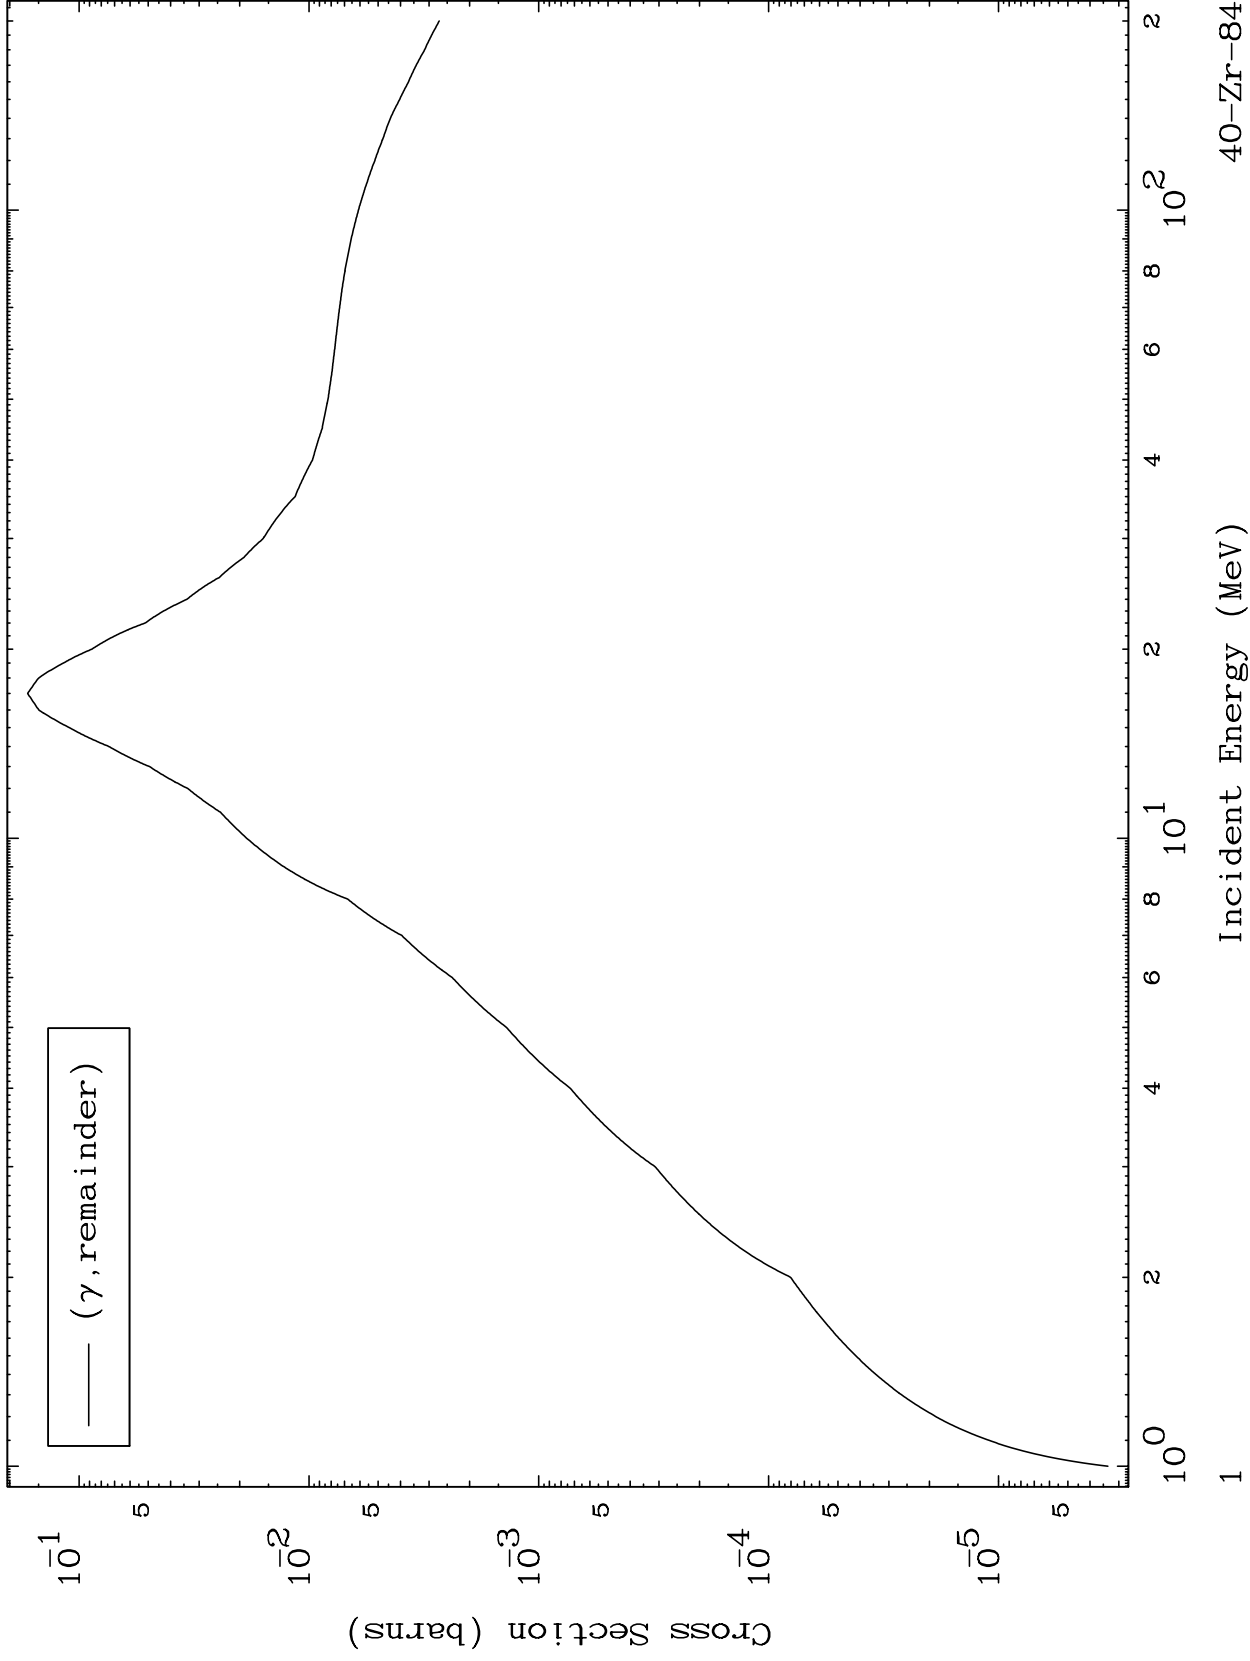

Press Mouse Button to Start

MAT 4007

Photon Major  
0 Kelvin Cross Sections

40-Zr-84

40-Zr-84