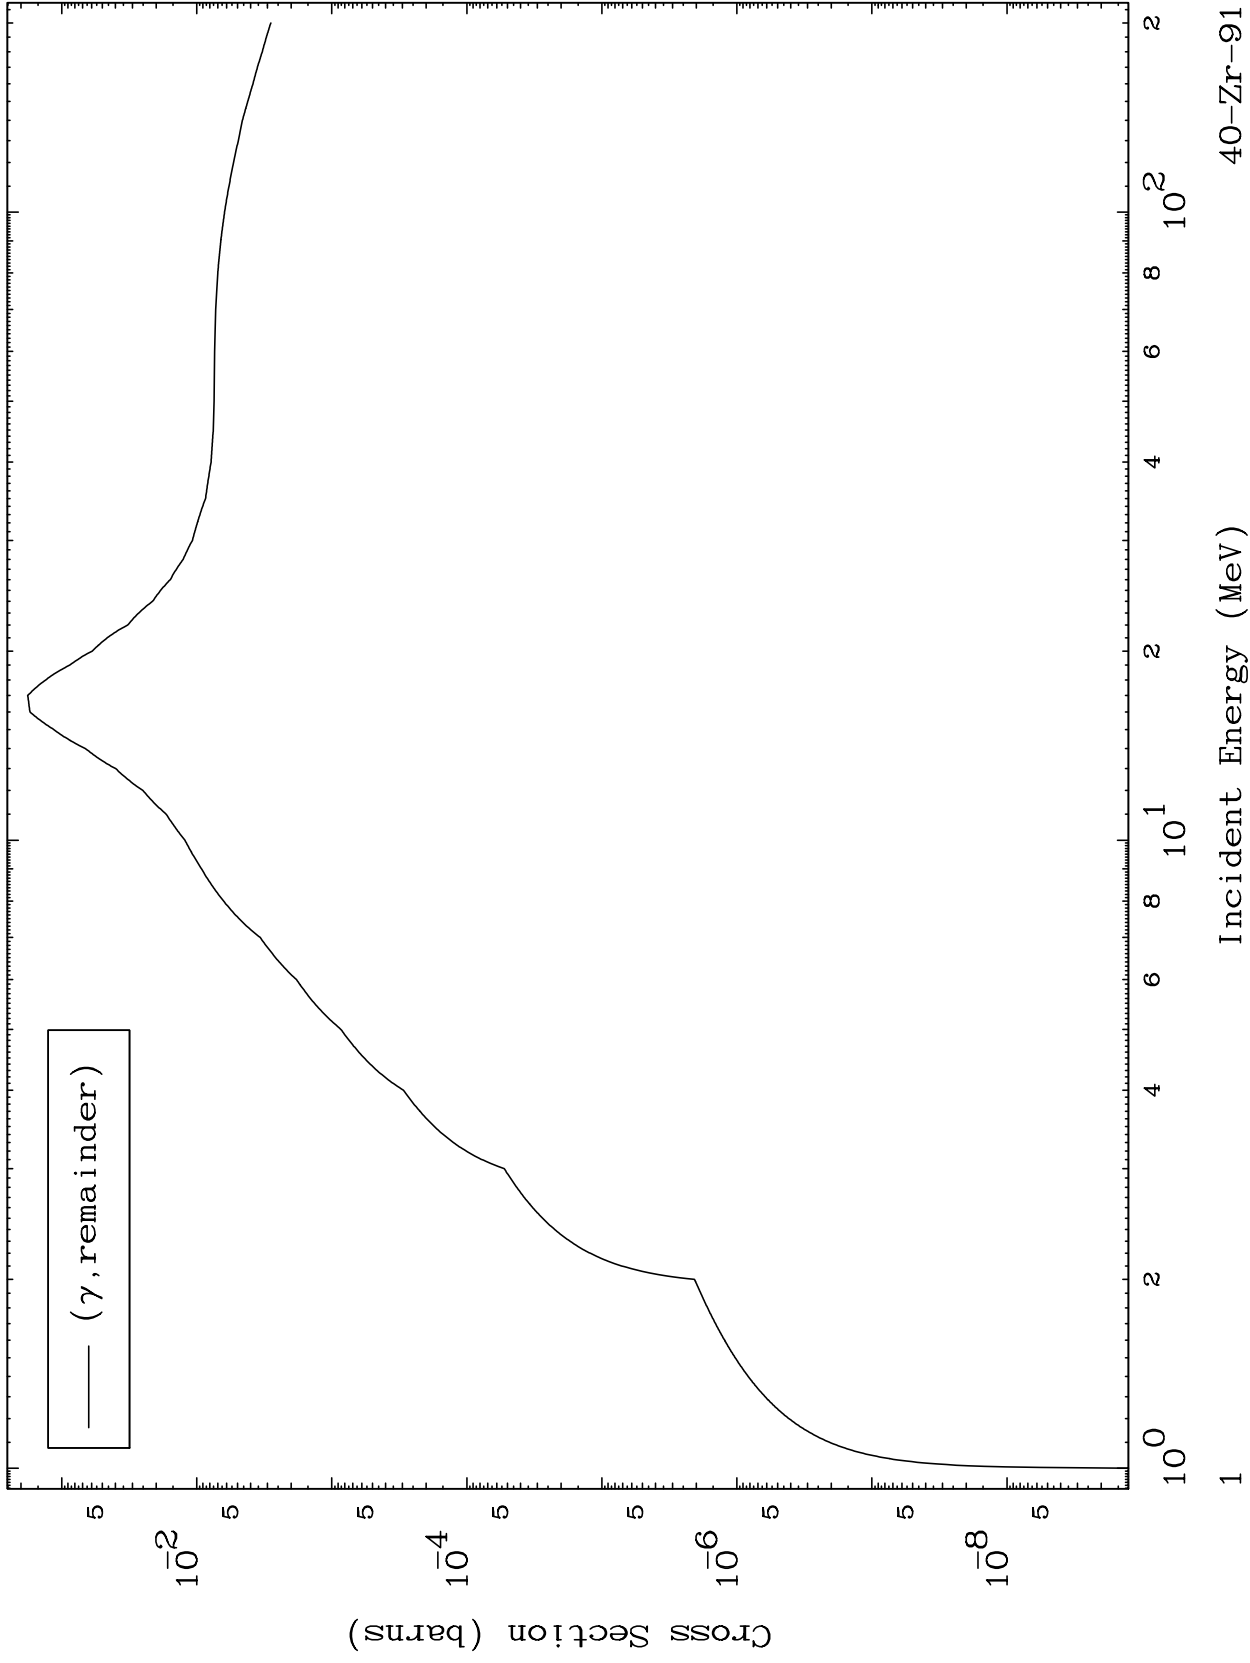

Press Mouse Button to Start

MAT 4028

Photon Major
0 Kelvin Cross Sections

40-Zr-91

40-Zr-91