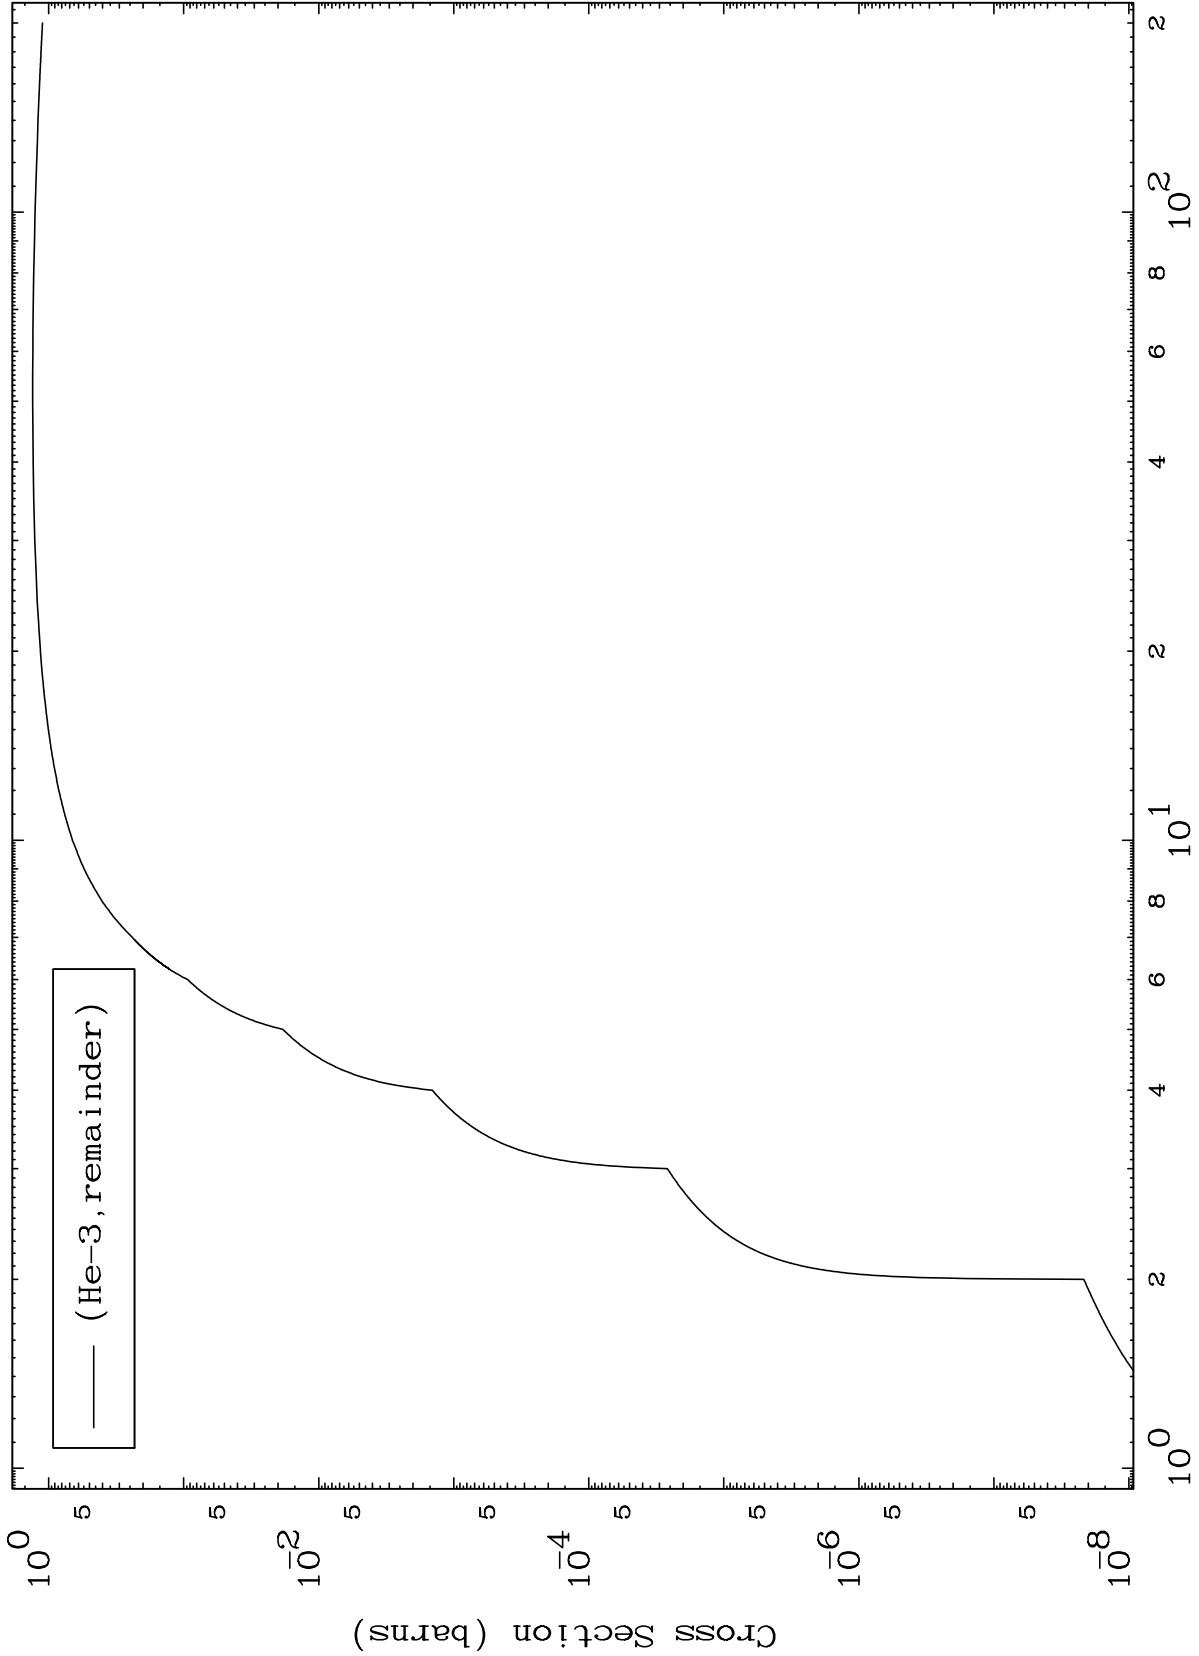

Press Mouse Button to Start

MAT 1846

He-3 Major

18-Ar-43

0 Kelvin Cross Sections

Incident Energy (MeV)

18-Ar-43