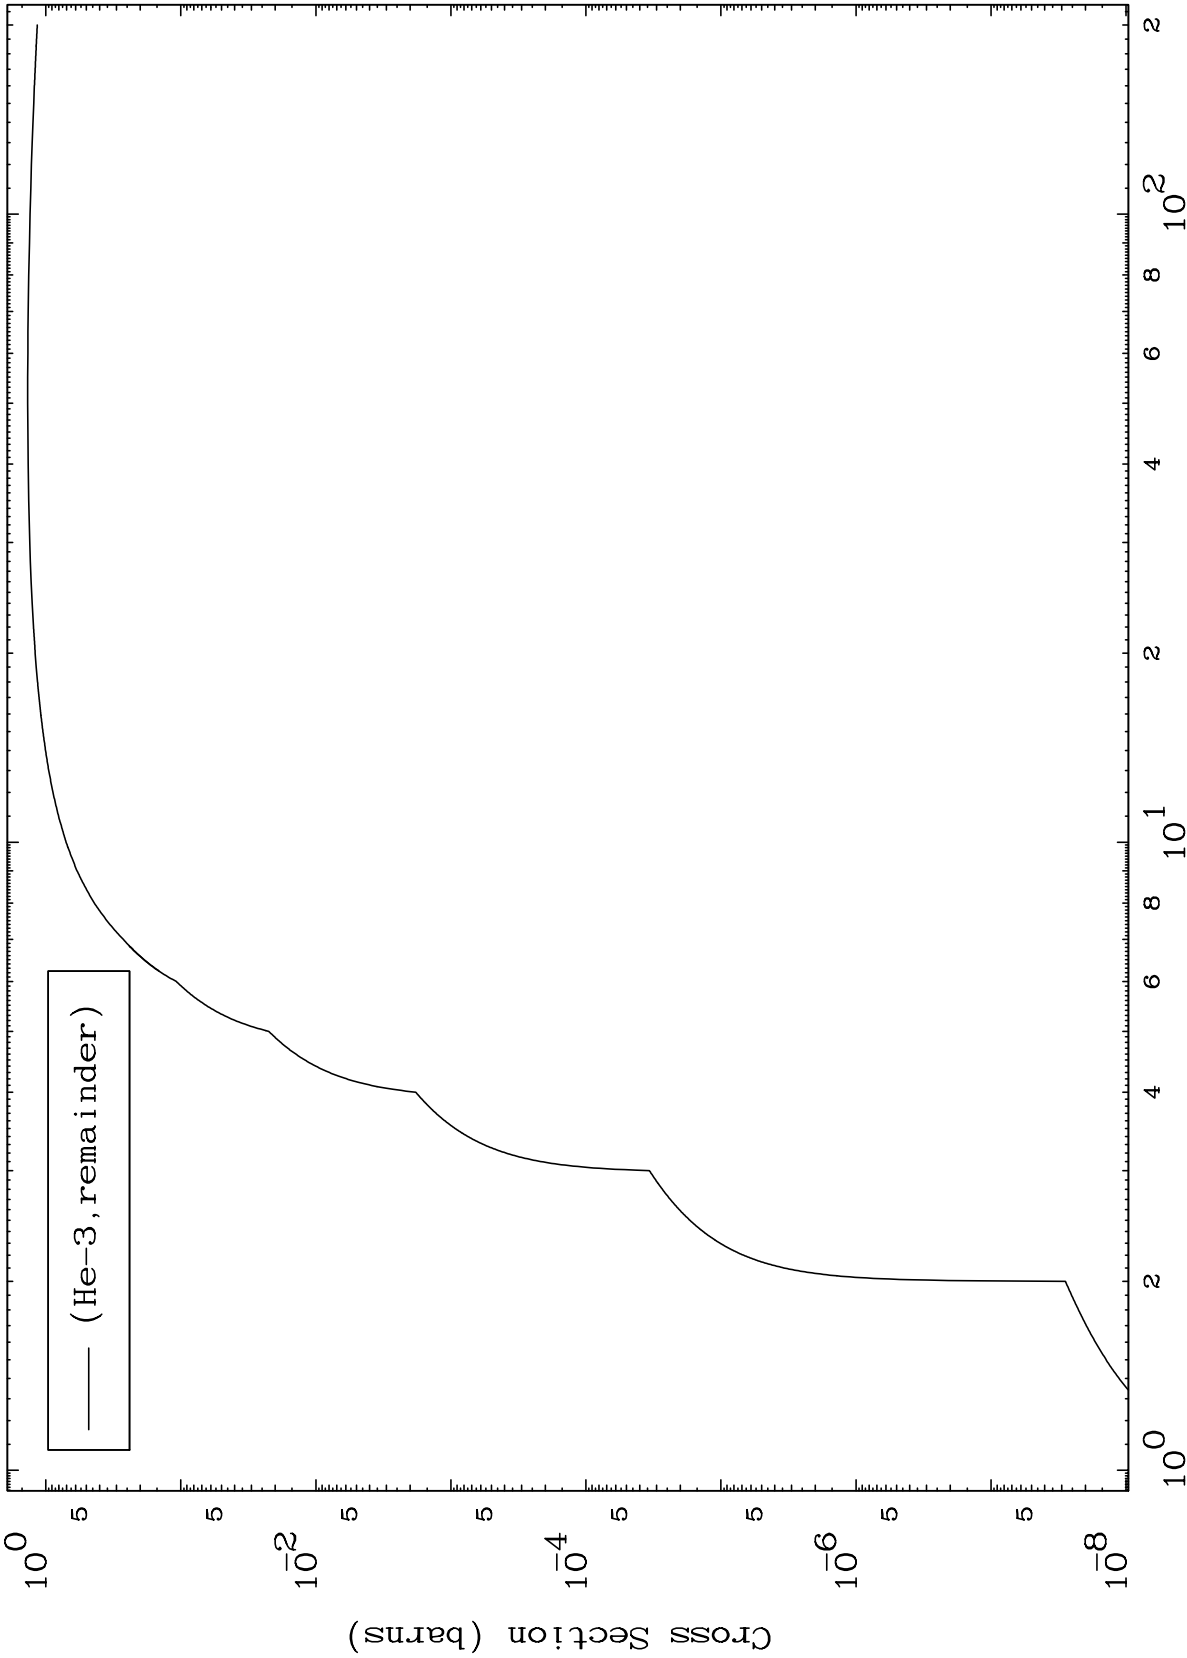

Press Mouse Button to Start

MAT 1855

He-3 Major

18-Ar-46

0 Kelvin Cross Sections

Incident Energy (MeV)

18-Ar-46