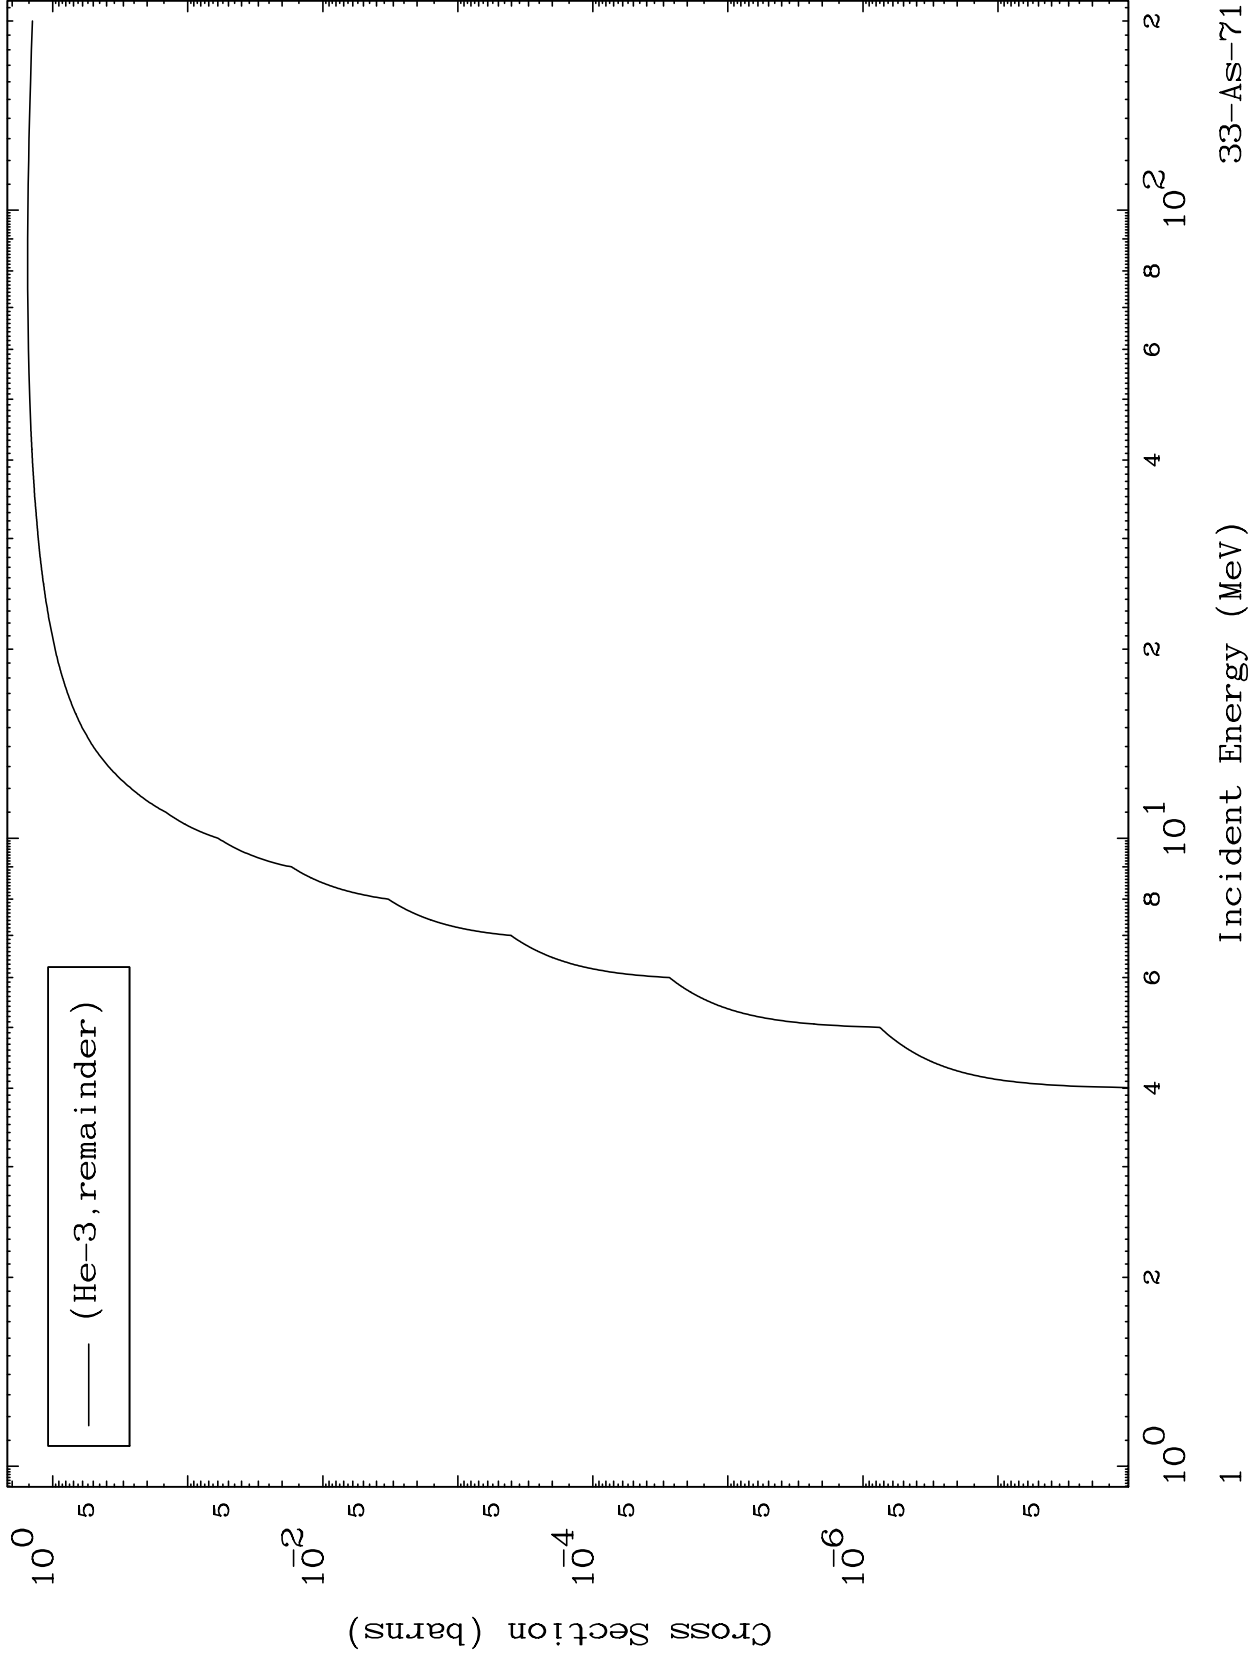

Press Mouse Button to Start

MAT 3313

He-3 Major

33-As-71

0 Kelvin Cross Sections

33-As-71