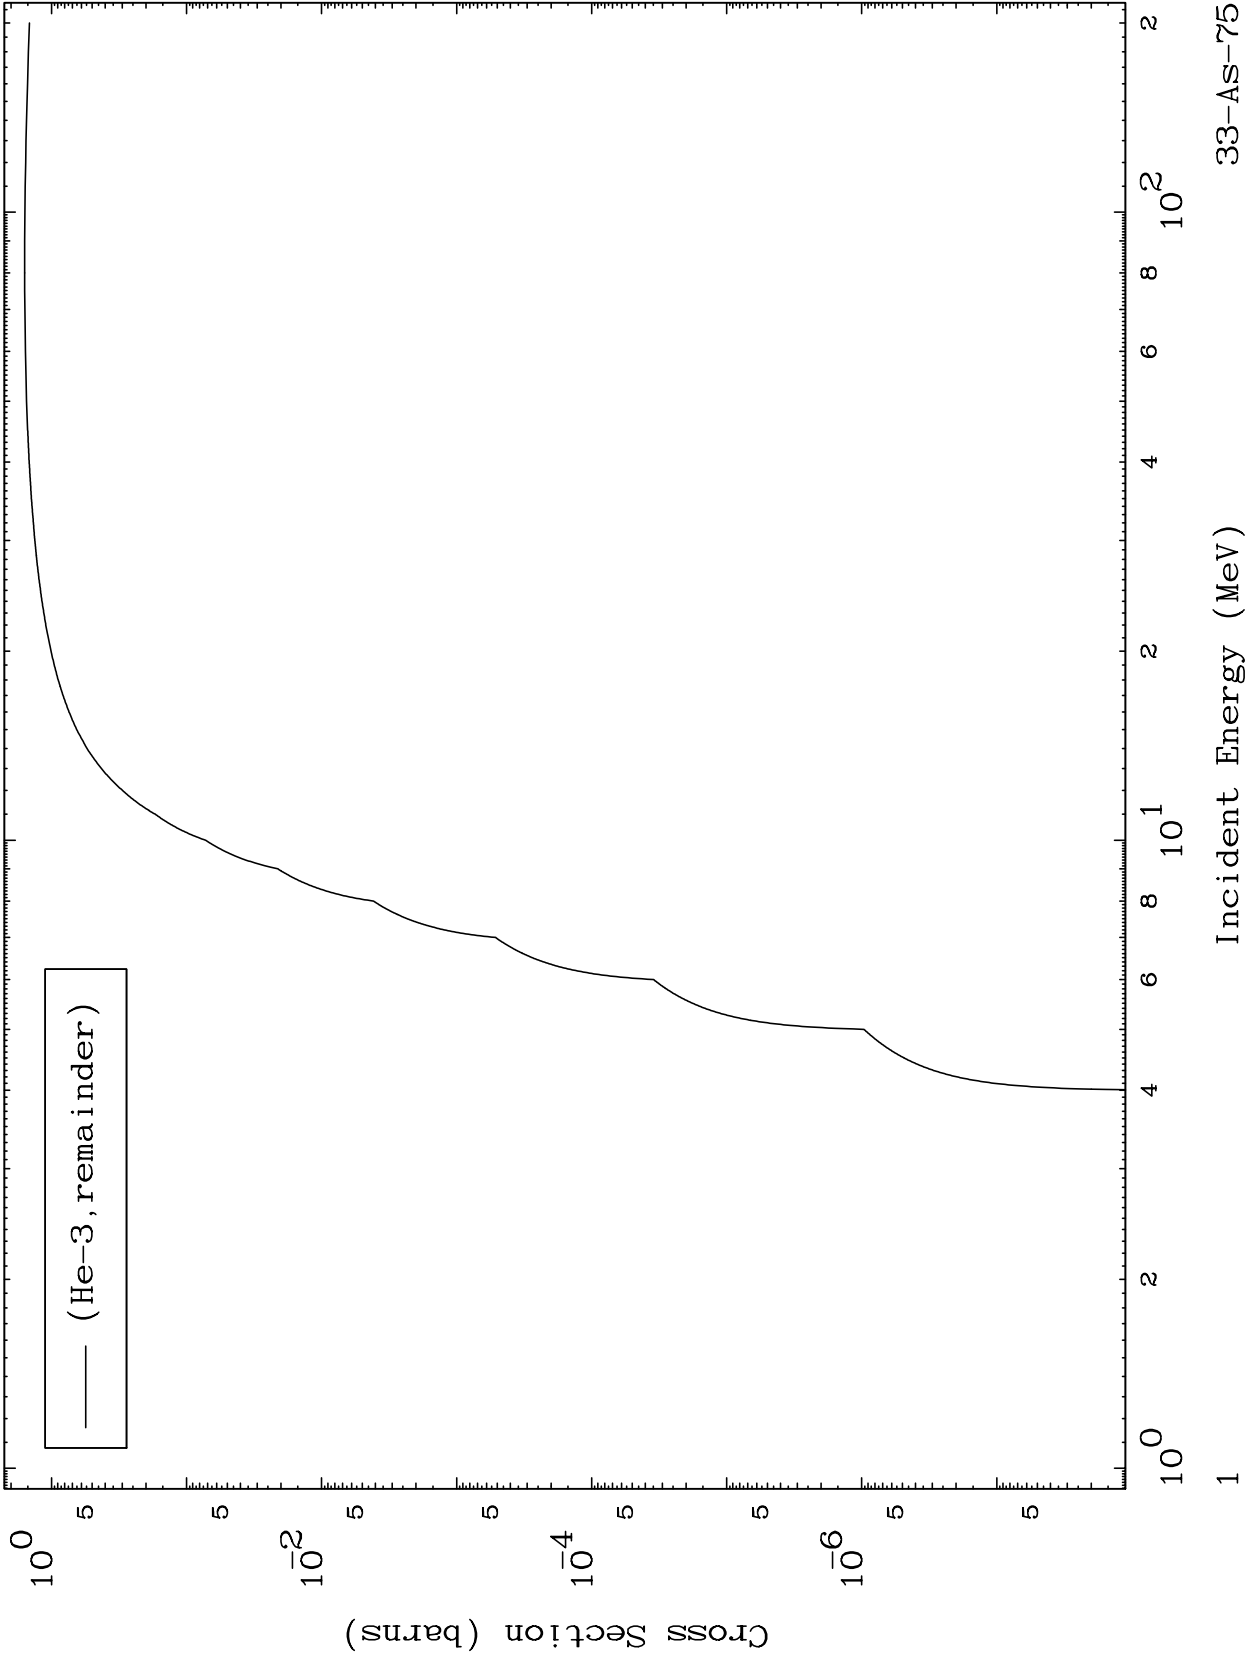

Press Mouse Button to Start

MAT 3325

He-3 Major

33-As-75

0 Kelvin Cross Sections

33-As-75

Incident Energy (MeV)