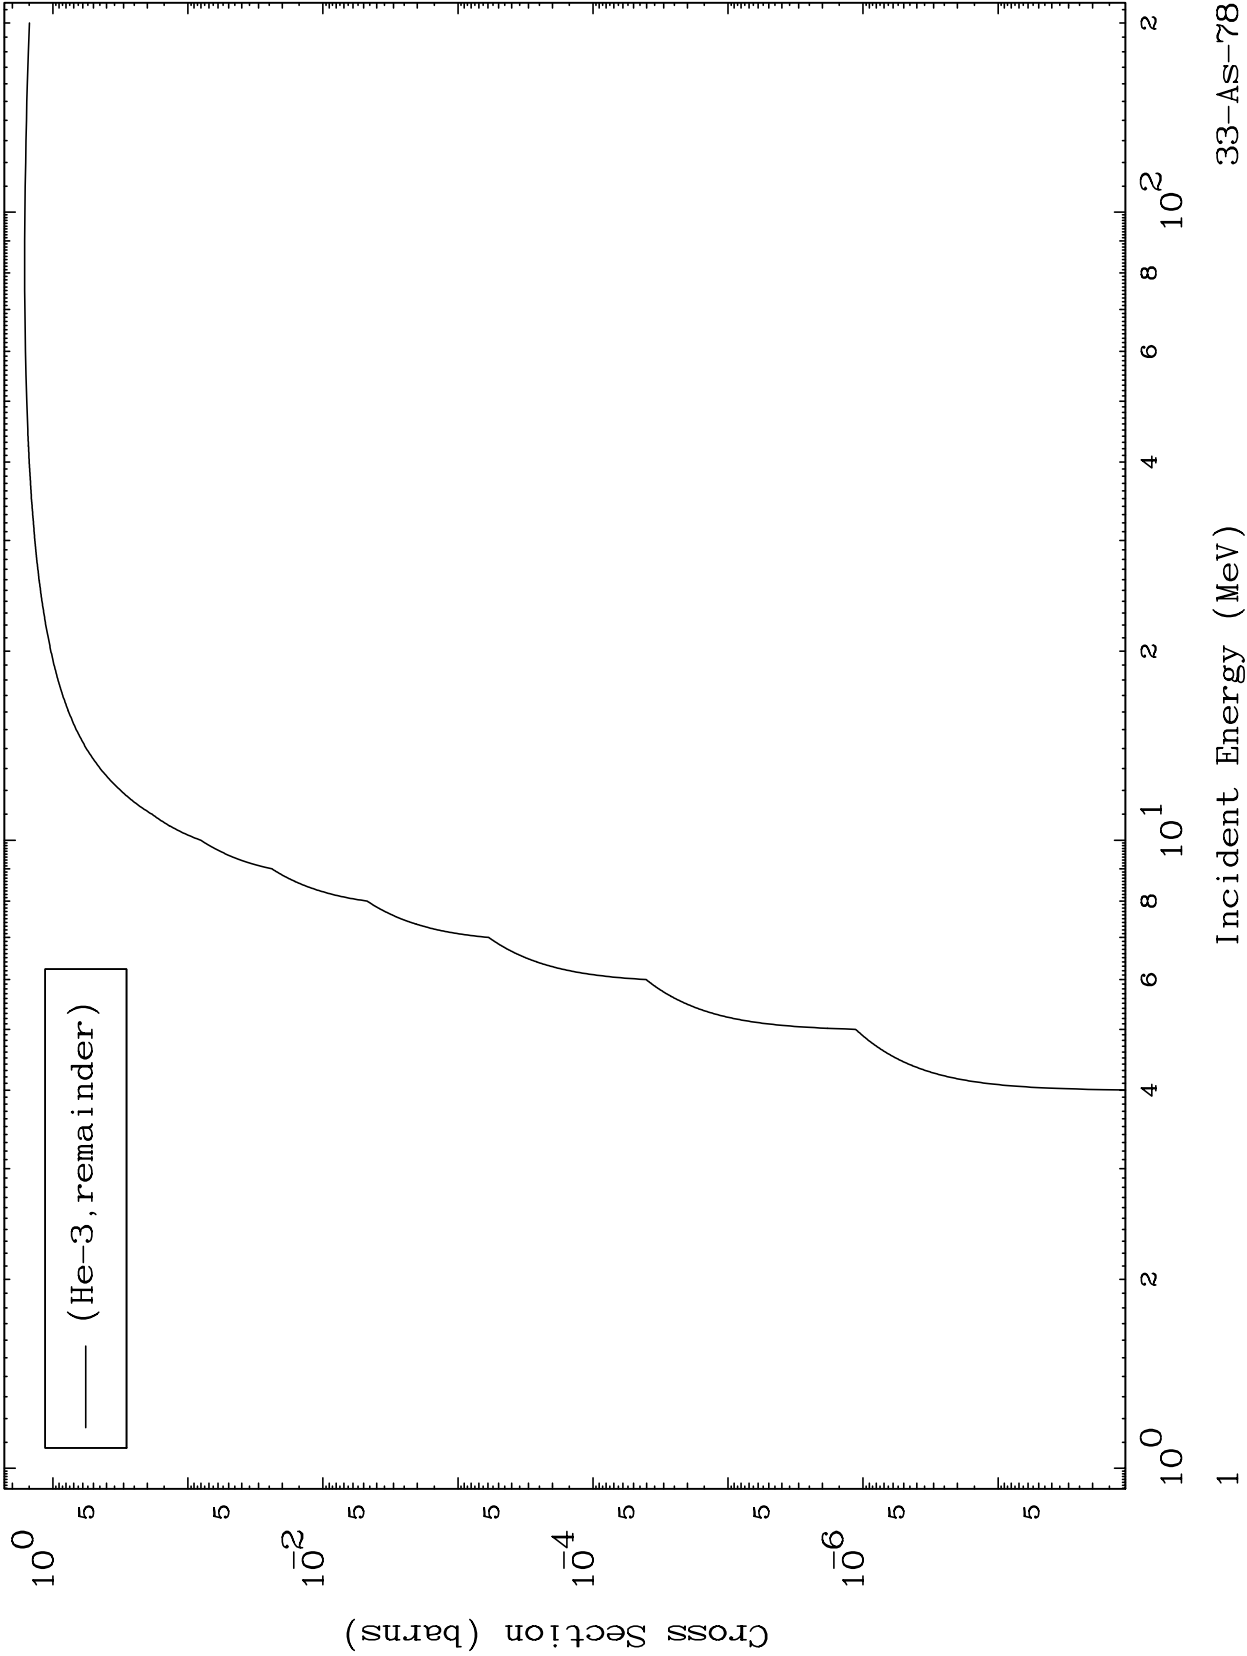

Press Mouse Button to Start

MAT 3334

He-3 Major

33-As-78

0 Kelvin Cross Sections

33-As-78

Incident Energy (MeV)